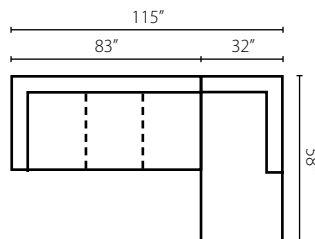

Configuration B
K59600LAP S Sofa
K59600RAP CHASE Chaise