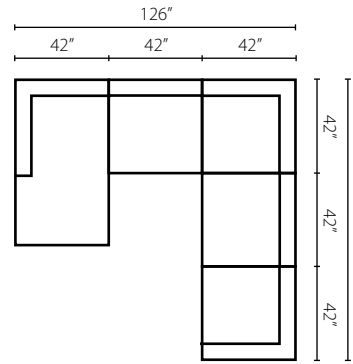

D4133L/R S
One Arm Sofa
W79" D42" H26"
1 24" Pillow

D4133L/R C
One Arm Chair
W42" D42" H26"
1 24" Pillow

D4133 CORN
Corner
W42" D42" H26"
1 24" Pillow
2 21" Pillows

D4133 AC
Armless Chair
W42" D42" H26"

D4133L/R CHASE
One Arm Chaise
W42" D65" H26"
1 24" Pillow

Configuration A
D4133L CHASE One Arm Chaise
D4133 AC Armless Chair
D4133 AC Armless Chair
D4133 CORN Corner
D4133R S One Arm Sofa

Configuration B
D4133L CHASE One Arm Chaise
D4133 AC Armless Chair
D4133 CORN Corner
D4133 AC Armless Chair
D4133R C One Arm Chair