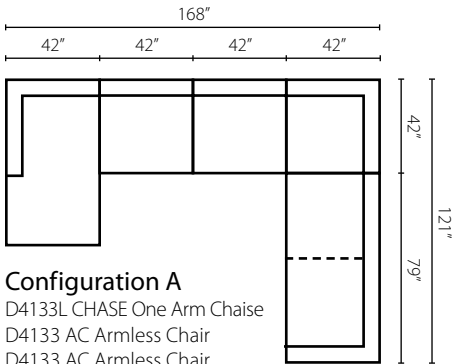

D4133L/R S
One Arm Sofa
W79" D42" H26"
1 24" Pillow

D4133L/R C
One Arm Chair
W42" D42" H26"
1 24" Pillow

D4133 CORN
Corner
W42" D42" H26"
1 24" Pillow
2 21" Pillows

D4133 AC
Armless Chair
W42" D42" H26"

D4133L/R CHASE
One Arm Chaise
W42" D65" H26"
1 24" Pillow

Configuration A
D4133L CHASE One Arm Chaise
D4133 AC Armless Chair
D4133 AC Armless Chair
D4133 CORN Corner
D4133R S One Arm Sofa

Configuration B
D4133L CHASE One Arm Chaise
D4133 AC Armless Chair
D4133 CORN Corner
D4133 AC Armless Chair
D4133R C One Arm Chair