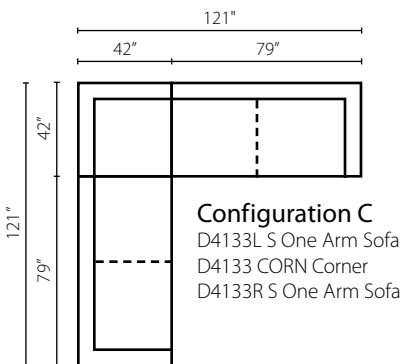

Configuration C
D4133L S One Arm Sofa
D4133 CORN Corner
D4133R S One Arm Sofa