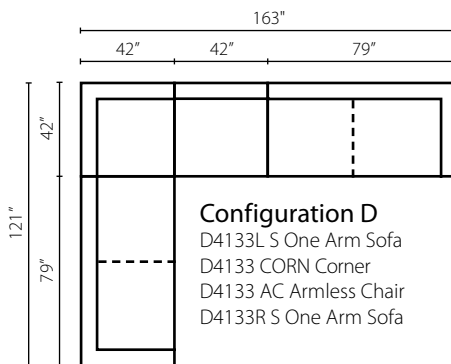

Configuration D
D4133L S One Arm Sofa
D4133 CORN Corner
D4133 AC Armless Chair
D4133R S One Arm Sofa