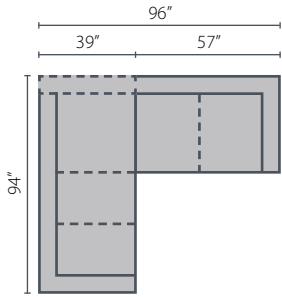

# Jenny *Style 16100 sectional*

**Jenny**  
**Configuration A**  
 16100L CRNS Corner Sofa  
 16100R LS Loveseat

**Jenny**  
**Configuration B**  
 16100L CRNS Corner Sofa  
 16100 ALS Armless Loveseat  
 16100R CHASE One Arm Chaise

## Sectional Pieces

16100L/R S  
 One Arm Sofa  
 W81"D39"H31"  
 1 Pillow

16100L/R QSLP  
 One Arm  
 Queen Sleeper  
 W81"D39"H31"  
 1 Pillow

16100L/R CRNS  
 Corner Sofa  
 W94"D39"H31"  
 2 Pillows

16100L/R LS  
 One Arm Loveseat  
 W57"D39"H31"  
 1 Pillow

## Free Standing Pieces

16100 S  
 Sofa  
 W84"D40"H31"  
 2 Pillows

16100 RSLP  
 Regular Sleeper  
 W84"D40"H31"  
 2 Pillows

16100 LS  
 Loveseat  
 W65"D40"H31"  
 2 Pillows

16100 C  
 Chair  
 W42"D40"H31"