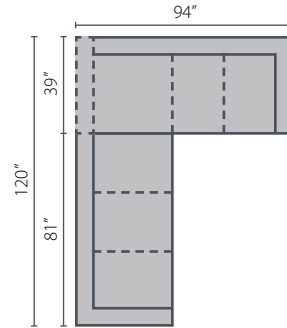

# Jenny *Style 16100 sectional*

**Jenny**  
**Configuration A**  
 16100L CRNS Corner Sofa  
 16100R LS Loveseat

**Jenny**  
**Configuration B**  
 16100L CRNS Corner Sofa  
 16100 ALS Armless Loveseat  
 16100R CHASE One Arm Chaise

## Sectional Pieces

16100L/R S  
 One Arm Sofa  
 W81"D39"H31"  
 1 Pillow

16100L/R QSLP  
 One Arm  
 Queen Sleeper  
 W81"D39"H31"  
 1 Pillow

16100L/R CRNS  
 Corner Sofa  
 W94"D39"H31"  
 2 Pillows

16100L/R LS  
 One Arm Loveseat  
 W57"D39"H31"  
 1 Pillow