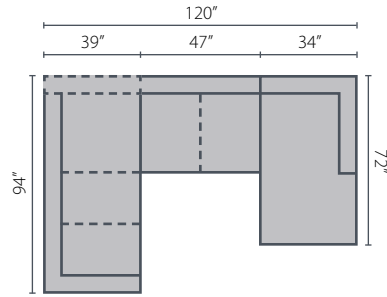

Jenny
Configuration B
16100L CRNS Corner Sofa
16100 ALS Armless Loveseat
16100R CHASE One Arm Chaise