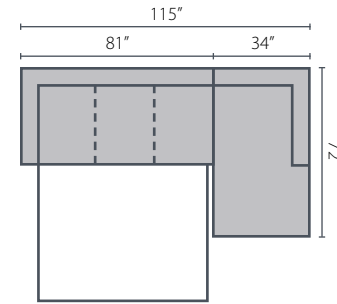

Jenny
Configuration D
16100L QSLP Queen Sleeper
16100R CHASE One Arm Chaise