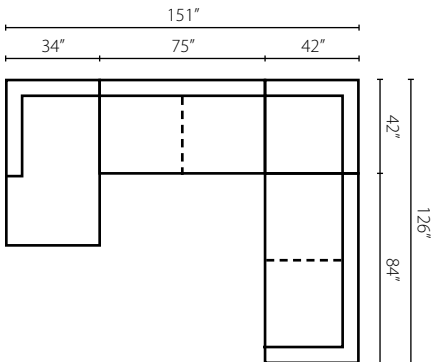

D41600 ALS
Armless Loveseat
W51" D42" H31"
1 24" Arm Pillow
1 21" Arm Pillows

D41600 AC
Armless Chair
W26" D42" H31"
1 21" Arm Pillow

D41600 CORN
Corner
W42" D42" H31"
1 24" Arm Pillow
1 21" Arm Pillow

Configuration A
D41600L S One Arm Sofa
D41600R CHASE One Arm Chaise