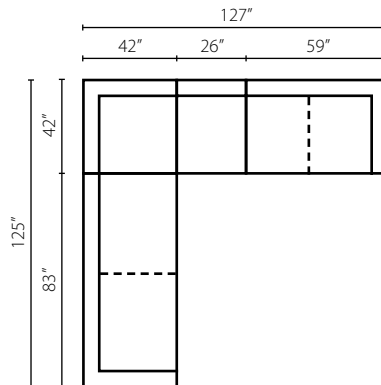

Configuration C
D41600L S One Arm Sofa
D41600 CORN Corner
D41600 AC Armless Chair
D41600R LS One Arm Loveseat