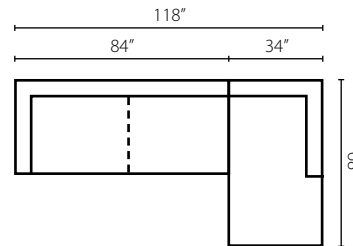

D41600L/R LS
One Arm Loveseat
W59" D42" H31"
1 24" Arm Pillow
1 21" Arm Pillow

D41600L/R CHASE
Chaise
W34" D68" H31"
1 24" Arm Pillow
1 21" Arm Pillow

D41600 AS
Armless Sofa
W75" D42" H31"
2 24" Arm Pillows
2 21" Arm Pillows

D41600 ALS
Armless Loveseat
W51" D42" H31"
1 24" Arm Pillow
1 21" Arm Pillows

D41600 AC
Armless Chair
W26" D42" H31"
1 21" Arm Pillow

D41600 CORN
Corner
W42" D42" H31"
1 24" Arm Pillow
1 21" Arm Pillow

Configuration A
D41600L S One Arm Sofa
D41600R CHASE One Arm Chaise