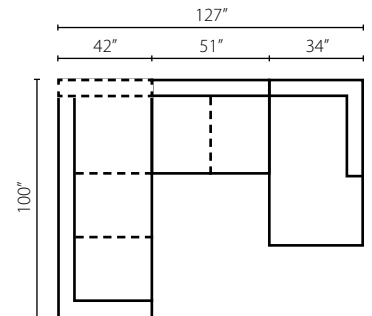

Configuration D
D41600L CRNS Corner Sofa
D41600 ALS Armless Loveseat
D41600R CHASE One Arm Chaise