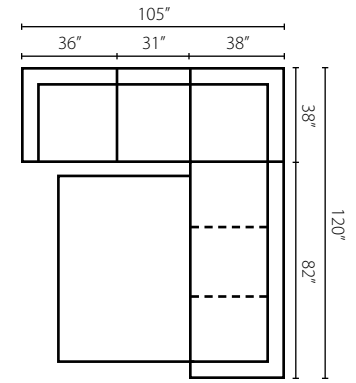

Style 36600 sectional

Configuration A

36600L LS One Arm Loveseat
36600 CORN Corner
36600 ALS Armless Loveseat
36600R CHASE One Arm Chaise

Configuration B

36600L LS One Arm Loveseat
36600 WEDGE Wedge
36600R LS One Arm Loveseat

Configuration C

36600L CRNS Corner Sofa
36600R S Sofa

Configuration D

36600L CRNS Corner Sofa
36600 AC Armless Chair
36600R BC One Arm Big Chair

Configuration E

36600L C One Arm Chair
36600 AC Armless Chair
36600 CORN Corner
36600R IRSL One Arm Regular Sleeper

Sectional Pieces

36600L/R CRNS
Corner Sofa
W99" D38" H32"
2 Pillow

36600L/R S
One Arm Sofa
W82" D38" H32"
1 Pillow

36600L/R IRSL
One Arm
Regular Sleeper
W82" D38" H32"
1 Pillow

36600L/R LS
One Arm Loveseat
W69" D38" H32"
1 Pillow

36600 LS
Loveseat
W73" D38" H32"
2 Arm Pillows

36600 C
Chair
W49" D38" H32"

36600 OTTO
Ottoman
W33" D25" H20"