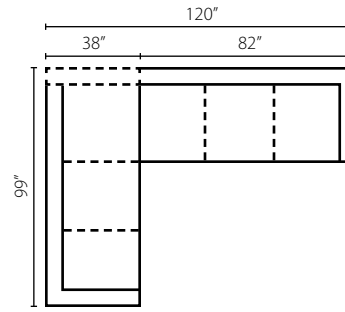

Style 36600 sectional

Configuration A

36600L LS One Arm Loveseat
36600 CORN Corner
36600 ALS Armless Loveseat
36600R CHASE One Arm Chaise

Configuration B

36600L LS One Arm Loveseat
36600 WEDGE Wedge
36600R LS One Arm Loveseat

Configuration C

36600L CRNS Corner Sofa
36600R S Sofa

Configuration D

36600L CRNS Corner Sofa
36600 AC Armless Chair
36600R BC One Arm Big Chair

Configuration E

36600L C One Arm Chair
36600 AC Armless Chair
36600 CORN Corner
36600R IRSL One Arm Regular Sleeper

Sectional Pieces

36600L/R CRNS
Corner Sofa
W99" D38" H32"
2 Pillow

36600L/R S
One Arm Sofa
W82" D38" H32"
1 Pillow

36600L/R IRSL
One Arm
Regular Sleeper
W82" D38" H32"
1 Pillow

36600L/R LS
One Arm Loveseat
W69" D38" H32"
1 Pillow