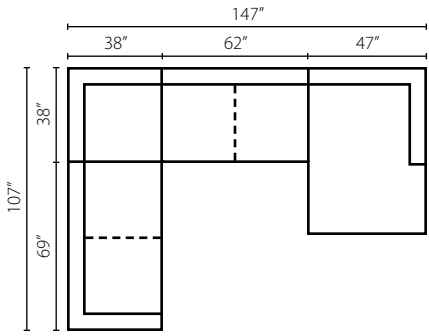

Style 36600 sectional

Configuration A

36600L LS One Arm Loveseat
36600 CORN Corner
36600 ALS Armless Loveseat
36600R CHASE One Arm Chaise

Configuration B

36600L LS One Arm Loveseat
36600 WEDGE Wedge
36600R LS One Arm Loveseat

Configuration C

36600L CRNS Corner Sofa
36600R S Sofa

Configuration D

36600L CRNS Corner Sofa
36600 AC Armless Chair
36600R BC One Arm Big Chair

Configuration E

36600L C One Arm Chair
36600 AC Armless Chair
36600 CORN Corner
36600R IRSL One Arm Regular Sleeper

Sectional Pieces

36600L/R CRNS
Corner Sofa
W99" D38" H32"
2 Pillow

36600L/R S
One Arm Sofa
W82" D38" H32"
1 Pillow

36600L/R IRSL
One Arm
Regular Sleeper
W82" D38" H32"
1 Pillow

36600L/R LS
One Arm Loveseat
W69" D38" H32"
1 Pillow