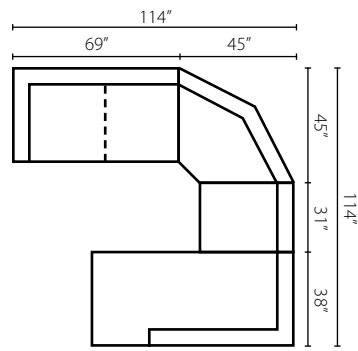

Style 36600 sectional

Configuration A

36600L LS One Arm Loveseat
36600 CORN Corner
36600 ALS Armless Loveseat
36600R CHASE One Arm Chaise

Configuration B

36600L LS One Arm Loveseat
36600 WEDGE Wedge
36600R LS One Arm Loveseat

Configuration C

36600L CRNS Corner Sofa
36600R S Sofa

Configuration D

36600L CRNS Corner Sofa
36600 AC Armless Chair
36600R BC One Arm Big Chair

Configuration E

36600L C One Arm Chair
36600 AC Armless Chair
36600 CORN Corner
36600R IRSL One Arm Regular Sleeper

Sectional Pieces

36600L/R CRNS
Corner Sofa
W99" D38" H32"
2 Pillow

36600L/R S
One Arm Sofa
W82" D38" H32"
1 Pillow

36600L/R IRSL
One Arm
Regular Sleeper
W82" D38" H32"
1 Pillow

36600L/R LS
One Arm Loveseat
W69" D38" H32"
1 Pillow

36600 LS
Loveseat
W73" D38" H32"
2 Arm Pillows

36600 C
Chair
W49" D38" H32"

36600 OTTO
Ottoman
W33" D25" H20"