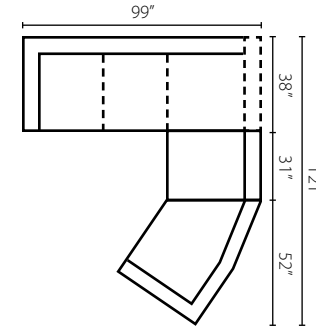

Style 36600 sectional

Configuration A

36600L LS One Arm Loveseat
36600 CORN Corner
36600 ALS Armless Loveseat
36600R CHASE One Arm Chaise

Configuration B

36600L LS One Arm Loveseat
36600 WEDGE Wedge
36600R LS One Arm Loveseat

Configuration C

36600L CRNS Corner Sofa
36600R S Sofa

Configuration D

36600L CRNS Corner Sofa
36600 AC Armless Chair
36600R BC One Arm Big Chair

Configuration E

36600L C One Arm Chair
36600 AC Armless Chair
36600 CORN Corner
36600R IRSL One Arm Regular Sleeper

Sectional Pieces

36600L/R CRNS
Corner Sofa
W99" D38" H32"
2 Pillow

36600L/R S
One Arm Sofa
W82" D38" H32"
1 Pillow

36600L/R IRSL
One Arm
Regular Sleeper
W82" D38" H32"
1 Pillow

36600L/R LS
One Arm Loveseat
W69" D38" H32"
1 Pillow

36600 LS
Loveseat
W73" D38" H32"
2 Arm Pillows

36600 C
Chair
W49" D38" H32"

36600 OTTO
Ottoman
W33" D25" H20"