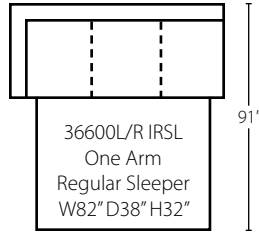

Configuration C

36600L CRNS Corner Sofa
36600R S Sofa

Configuration D

36600L CRNS Corner Sofa
36600 AC Armless Chair
36600R BC One Arm Big Chair

Configuration E

36600L C One Arm Chair
36600 AC Armless Chair
36600 CORN Corner
36600R IRSL One Arm Regular Sleeper

Sectional Pieces

36600L/R CRNS
Corner Sofa
W99" D38" H32"
2 Pillow

36600L/R S
One Arm Sofa
W82" D38" H32"
1 Pillow

36600L/R IRSL
One Arm
Regular Sleeper
W82" D38" H32"
1 Pillow

36600L/R LS
One Arm Loveseat
W69" D38" H32"
1 Pillow