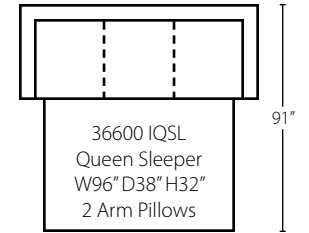

36600 CORN
Corner
W38" D38" H32"
1 Pillow

36600L/R C
One Arm Chair
W36" D38" H32"
1 Pillow

36600 AC
Armless Chair
W31" D38" H32"

Free Standing Pieces

36600 S
Sofa
W96" D38" H32"
2 Arm Pillows

36600 IQSL
Queen Sleeper
W96" D38" H32"
2 Arm Pillows