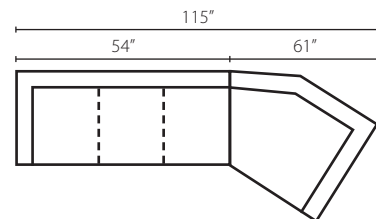

Configuration E
K42200LF S One Arm Sofa
K42200RF CUDD One Arm Cuddler Chair