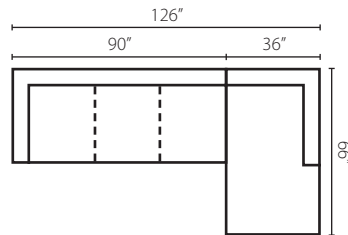

K42200 ALS
Armless Loveseat
W54" D42" H38"

K42200LF/RF CUDD
One Arm Cuddler Chair
W66" D53" H38"
2 Pillows

K42200LF/RF CHASE
One Arm Chaise
W36" D66" H38"
2 Pillows

Configuration A
K42200LF CRNS Corner Sofa
K42200 ALS Armless Loveseat
K42200RF CUDD One Arm Cuddler Chair

K42200F Sofa

99W x 42D x 38H (Overall)

81W x 24D x 22H (Seat)

K42200F Loveseat

74W x 42D x 38H (Overall)

56W x 24D x 22H (Seat)

K42200F Big Chair

48W x 42D x 38H (Overall)