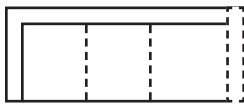

Declan K42200F

Shown in Mogo Sage, Purge Java, Inspire Barley, and Fatboy Sage. | Attached Back | Also available without fringe as K42200.

K42200LF/RF CRNS
Corner Sofa
W103" D42" H38"
4 Pillows

K42200LF/RF S
One Arm Sofa
W90" D42" H38"
2 Pillows

K42200 ALS
Armless Loveseat
W54" D42" H38"

K42200LF/RF CUDD
One Arm Cuddler Chair
W66" D53" H38"
2 Pillows

K42200LF/RF CHASE
One Arm Chaise
W36" D66" H38"
2 Pillows

Configuration A
K42200LF CRNS Corner Sofa
K42200 ALS Armless Loveseat
K42200RF CUDD One Arm Cuddler Chair