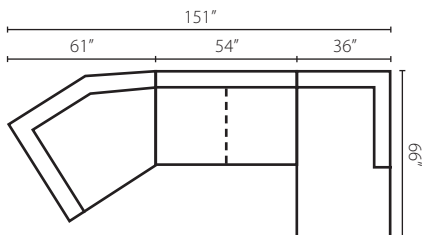

Configuration D
K42200LF CUDD One Arm Cuddler Chair
K42200 ALS Armless Loveseat
K42200RF CHASE One Arm Chaise