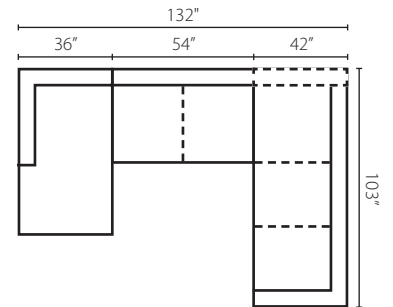

Configuration C
K42200LF CHASE One Arm Chaise
K42200 ALS Armless Loveseat
K42200RF CRNS Corner Sofa