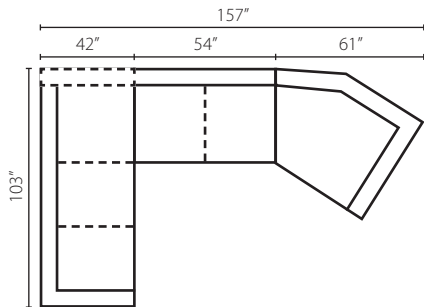

Declan K42200F

Shown in Mogo Sage, Purge Java, Inspire Barley, and Fatboy Sage. | Attached Back | Also available without fringe as K42200.

K42200LF/RF CRNS
Corner Sofa
W103" D42" H38"
4 Pillows

K42200LF/RF S
One Arm Sofa
W90" D42" H38"
2 Pillows

K42200 ALS
Armless Loveseat
W54" D42" H38"

K42200LF/RF CUDD
One Arm Cuddler Chair
W66" D53" H38"
2 Pillows

K42200LF/RF CHASE
One Arm Chaise
W36" D66" H38"
2 Pillows

Configuration A
K42200LF CRNS Corner Sofa
K42200 ALS Armless Loveseat
K42200RF CUDD One Arm Cuddler Chair

K42200F Sofa

99W x 42D x 38H (Overall)

81W x 24D x 22H (Seat)

K42200F Loveseat

74W x 42D x 38H (Overall)

56W x 24D x 22H (Seat)

K42200F Big Chair

48W x 42D x 38H (Overall)

30W x 24D x 22H (Seat)

K42200 Ottoman

45W x 30D x 21H (Overall)

How To Order:

Fabric 1=Body & 1/2 of All Pillows

Fabric 2=One Side Of Two 24" Arm Pillows

Fabric 3=One Side Of Two 21" Arm Pillows

Fabric 4=One Side Of Kidney Pillow