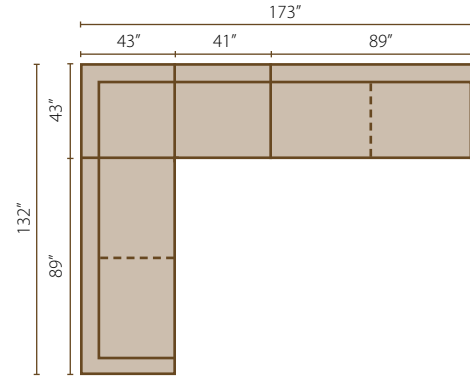

Casa Mesa

Style CDB19500 sectional

The Casa Mesa sectional is the answer for a large family. Lots of seating options are available. Sleek style, chaise pieces, arm pillows and square arms are just a few of the features available.

Casa Mesa *Style 19500 sectional*

Casa Mesa
Configuration A
 19500L/R LS One Arm Loveseat
 19500 CORN Corner
 19500L/R LS One Arm Loveseat

Casa Mesa
Configuration B
 19500L/R CHASE Chaise
 19500L/R LS One Arm Loveseat

Sectional Pieces

19500L/R LS
 One Arm Loveseat
 1 Pillow
 W89" D43" H29"

19500L/R AC
 One Arm Chair
 1 Pillow
 W50" D43" H29"

19500L/R CHASE
 Chaise
 2 Pillows
 W52" D80" H29"

19500 CORN
 Corner Wedge
 2 Pillows
 W43" D43" H29"