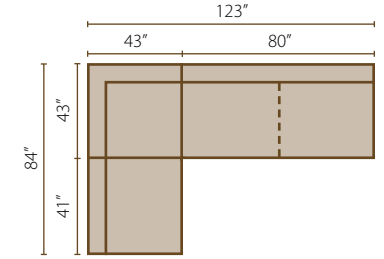

Casa Mesa *Style 19500 sectional*

Casa Mesa
Configuration A
 19500L/R LS One Arm Loveseat
 19500 CORN Corner
 19500L/R LS One Arm Loveseat

Casa Mesa
Configuration B
 19500L/R CHASE Chaise
 19500L/R LS One Arm Loveseat

Casa Mesa
Configuration C
 19500L/R LS One Arm Loveseat
 19500 CORN Corner
 19500 AC Armless Chair
 19500L/R LS One Arm Loveseat

Casa Mesa
Configuration D
 19500 AC Armless Chair
 19500 CORN Corner
 19500 ALS Armless Loveseat

Sectional Pieces

19500L/R LS
 One Arm Loveseat
 1 Pillow
 W89" D43" H29"

19500L/R AC
 One Arm Chair
 1 Pillow
 W50" D43" H29"

19500L/R CHASE
 Chaise
 2 Pillows
 W52" D80" H29"

19500 CORN
 Corner Wedge
 2 Pillows
 W43" D43" H29"