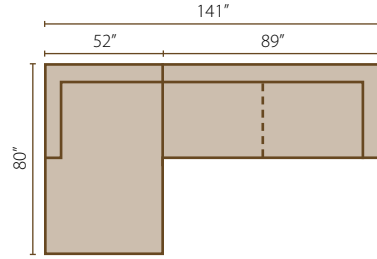

Casa Mesa

Style CDB19500 sectional

The Casa Mesa sectional is the answer for a large family. Lots of seating options are available. Sleek style, chaise pieces, arm pillows and square arms are just a few of the features available.

Casa Mesa *Style 19500 sectional*

Casa Mesa
Configuration A
 19500L/R LS One Arm Loveseat
 19500 CORN Corner
 19500L/R LS One Arm Loveseat

Casa Mesa
Configuration B
 19500L/R CHASE Chaise
 19500L/R LS One Arm Loveseat

Sectional Pieces

19500L/R LS
 One Arm Loveseat
 1 Pillow
 W89" D43" H29"

19500L/R AC
 One Arm Chair
 1 Pillow
 W50" D43" H29"

19500L/R CHASE
 Chaise
 2 Pillows
 W52" D80" H29"

19500 CORN
 Corner Wedge
 2 Pillows
 W43" D43" H29"