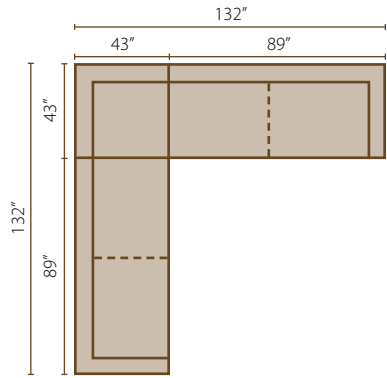

Casa Mesa

Style CDB19500 sectional

The Casa Mesa sectional is the answer for a large family. Lots of seating options are available. Sleek style, chaise pieces, arm pillows and square arms are just a few of the features available.

Casa Mesa *Style 19500 sectional*

Casa Mesa
Configuration A
 19500L/R LS One Arm Loveseat
 19500 CORN Corner
 19500L/R LS One Arm Loveseat

Casa Mesa
Configuration B
 19500L/R CHASE Chaise
 19500L/R LS One Arm Loveseat

Sectional Pieces

19500L/R LS
 One Arm Loveseat
 1 Pillow
 W89" D43" H29"

19500L/R AC
 One Arm Chair
 1 Pillow
 W50" D43" H29"

19500L/R CHASE
 Chaise
 2 Pillows
 W52" D80" H29"

19500 CORN
 Corner Wedge
 2 Pillows
 W43" D43" H29"

19500 ALS
 Armless Loveseat
 2 Pillows
 W80" D43" H29"

19500 AC
 Armless Chair
 1 Pillow
 W41" D43" H29"

Free Standing Pieces

19500 S
 Sofa
 W84" D40" H30"

19500 LS
 Loveseat
 W61" D40" H30"

19500 C
 Chair
 W43" D40" H30"