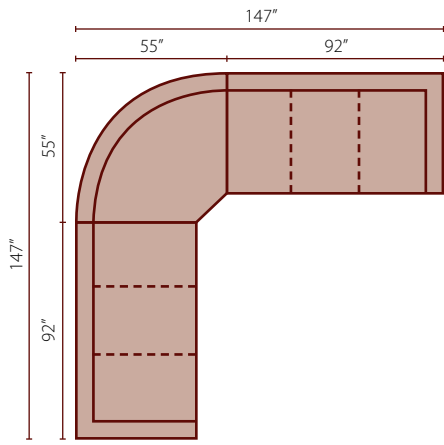

klaussner[®]
home furnishings

Montezuma *Style 43800 sectional*

Montezuma Configuration A

43800L S One Arm Sofa
43800 WEDGE 90° Wedge
43800R S One Arm Sofa

Montezuma Configuration B

43800L LS One Arm Loveseat
43800 WEDGE 90° Wedge
43800R LS One Arm Loveseat

Montezuma Configuration C

43800L S One Arm Sofa
43800 WEDGE 90° Wedge
43800 LS One Arm Loveseat

Montezuma Configuration D

43800L LS One Arm Loveseat
43800 WEDGE 90° Wedge
43800 R S One Arm Sofa

Sectional Pieces

43800L/R S
One Arm Sofa
W92" D46" H38"

1 Pillow (available in fabric and leather)

43800L/R LS
One Arm Loveseat
W66" D46" H38"

1 Pillow (available in fabric and leather)

43800 WEDGE
90° Wedge
W72" D47" H38"

43800 LS
Loveseat
W76" D46" H39"

2 Pillows (available in fabric and leather)

43800 C
Chair
W51" D46" H39"

43800 OTTO
Ottoman
W32" D25" H21"