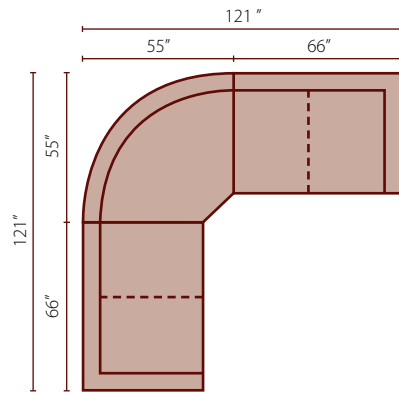

Montezuma Configuration B

43800L LS One Arm Loveseat
43800 WEDGE 90° Wedge
43800R LS One Arm Loveseat