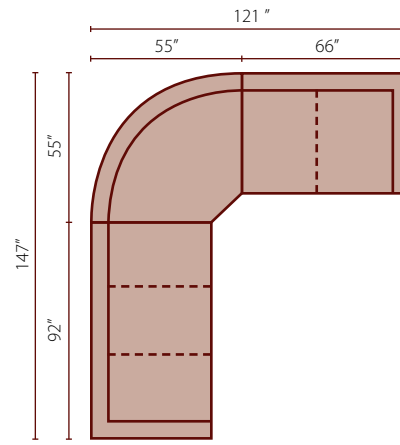

klaussner[®]
home furnishings

Montezuma *Style 43800 sectional*

Montezuma Configuration A

43800L S One Arm Sofa
43800 WEDGE 90° Wedge
43800R S One Arm Sofa

Montezuma Configuration B

43800L LS One Arm Loveseat
43800 WEDGE 90° Wedge
43800R LS One Arm Loveseat

Montezuma Configuration C

43800L S One Arm Sofa
43800 WEDGE 90° Wedge
43800 LS One Arm Loveseat

Montezuma Configuration D

43800L LS One Arm Loveseat
43800 WEDGE 90° Wedge
43800 R S One Arm Sofa

Sectional Pieces

43800L/R S
One Arm Sofa
W92" D46" H38"

1 Pillow (available in fabric and leather)

43800L/R LS
One Arm Loveseat
W66" D46" H38"

1 Pillow (available in fabric and leather)

43800 WEDGE
90° Wedge
W72" D47" H38"