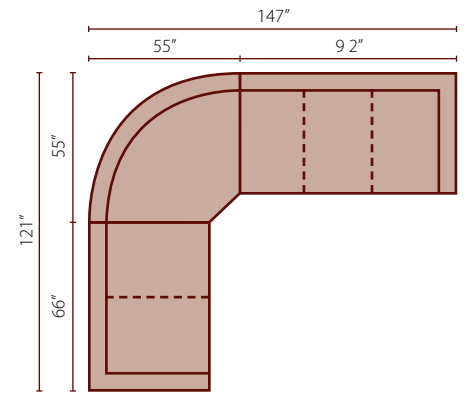

klaussner[®]
home furnishings

Montezuma *Style 43800 sectional*

Montezuma Configuration A

43800L S One Arm Sofa
43800 WEDGE 90° Wedge
43800R S One Arm Sofa

Montezuma Configuration B

43800L LS One Arm Loveseat
43800 WEDGE 90° Wedge
43800R LS One Arm Loveseat

Montezuma Configuration C

43800L S One Arm Sofa
43800 WEDGE 90° Wedge
43800 LS One Arm Loveseat

Montezuma Configuration D

43800L LS One Arm Loveseat
43800 WEDGE 90° Wedge
43800 R S One Arm Sofa

Sectional Pieces

43800L/R S
One Arm Sofa
W92" D46" H38"

1 Pillow (available in fabric and leather)

43800L/R LS
One Arm Loveseat
W66" D46" H38"

1 Pillow (available in fabric and leather)

43800 WEDGE
90° Wedge
W72" D47" H38"