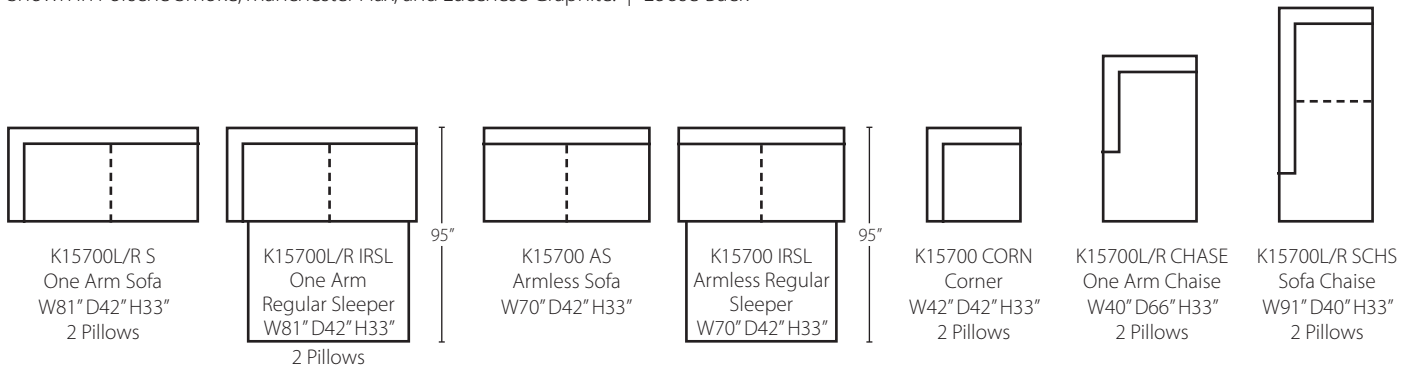

Jaxon K15700

Shown in Porsche Smoke, Manchester Flax, and Lucchese Graphite. | Loose Back

Configuration A

K15700L CHASE One Arm Chaise
 K15700 AS Armless Sofa
 K15700R SCHS Sofa Chaise

Configuration B

K15700L S One Arm Sofa
 K15700 CORN Corner
 K15700R IRSL One Arm Regular Sleeper

Configuration C

K15700L S One Arm Sofa
 K15700 CORN Corner
 K15700 AS Armless Sofa
 K15700R CHASE One Arm Chaise

Configuration D

K15700L S One Arm Sofa
 K15700R CHASE One Arm Chaise

Configuration E

K15700L SCHS Sofa Chaise
 K15700 AS Armless Sofa
 K15700 CORN Corner
 K15700R IRSL One Arm Regular Sleeper