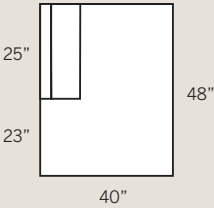

7475 Studio Sofa

Overall Dimensions: H 38 W 84 D 40
Seating Dimensions: H 18 W 66 D 24
Seat Height: 20 Arm Height: 26
Pillows: 4 P21

7420 Loveseat

Overall Dimensions: H 38 W 65 D 40
Seating Dimensions: H 18 W 47 D 24
Seat Height: 20 Arm Height: 26
Pillows: 2 P21

7401 Chair

Overall Dimensions: H 38 W 40 D 40
Seating Dimensions: H 18 W 22 D 24
Seat Height: 20 Arm Height: 26

7461 Corner Chair

Overall Dimensions: H 38 W 40 D 40
Seating Dimensions: H 18 W 24 D 24
Seat Height: 20
Pillows: 2 P21

**7412 LAF One Arm Chair
7413 RAF One Arm Chair**

Overall Dimensions: H 38 W 35 D 40
Seating Dimensions: H 18 W 24 D 24
Seat Height: 20 Arm Height: 26
Pillows: 1 P21

7455 Chair & 1/2

Overall Dimensions: H 38 W 48 D 40
Seating Dimensions: H 18 W 30 D 24
Seat Height: 20 Arm Height: 26
Pillows: 2 P21

7408 Ottoman

Overall Dimensions: H 18 W 27 D 21

7468 Ottoman & 1/2

Overall Dimensions: H 18 W 38 D 25

**7432 LSF Bump Chaise
7433 RSF Bump Chaise**

Overall Dimensions: H 38 W 40 D 48
Seating Dimensions: H 18 W 24 D 48
Seat Height: 20