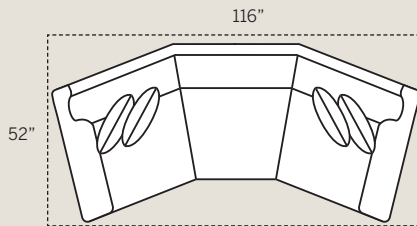

7408 Ottoman

Overall Dimensions: H 18 W 27 D 21

7468 Ottoman & 1/2

Overall Dimensions: H 18 W 38 D 25

**7432 LSF Bump Chaise
7433 RSF Bump Chaise**

Overall Dimensions: H 38 W 40 D 48
Seating Dimensions: H 18 W 24 D 48
Seat Height: 20

**7462 LAF Corner Sofa
7463 RAF Corner Sofa**

Overall Dimensions: H 38 W 98 D 40
Seating Dimensions: H 18 W 74 D 24
Seat Height: 20 Arm Height: 26
Pillows: 4 P21

**7452 LAF One Arm Sofa
7453 RAF One Arm Sofa**

Overall Dimensions: H 38 W 82 D 40
Seating Dimensions: H 18 W 73 D 24
Seat Height: 20 Arm Height: 26
Pillows: 2 P21

**7472 LAF One Arm Loveseat
7473 RAF One Arm Loveseat**

Overall Dimensions: H 38 W 57 D 40
Seating Dimensions: H 18 W 48 D 24
Seat Height: 20 Arm Height: 26
Pillows: 2 P21

7474 Armless Loveseat

Overall Dimensions: H 38 W 60 D 40
Seating Dimensions: H 18 W 60 D 24
Seat Height: 20
Pillows: 2 P21

7464 Armless Chair

Overall Dimensions: H 38 W 30 D 40
Seating Dimensions: H 18 W 30 D 24
Seat Height: 20
Pillows: 1 P21