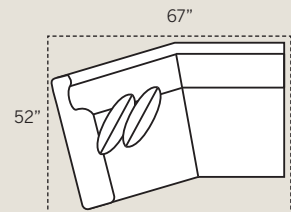

**7482 LAF One Arm Chaise
7483 RAF One Arm Chaise**

Overall Dimensions: H 38 W 38 D 66
Seating Dimensions: H 18 W 29 D 48
Seat Height: 20 Arm Height: 26
Pillows: 2 P21

**7486 LAF Floating Chaise
7487 RAF Floating Chaise**

Overall Dimensions: H 37 W 35 D 66
Seating Dimensions: H 18 W 24 D 48
Seat Height: 20 Arm Height: 26
Pillows: 2 P21

Note:
Floating Chaise
must include
Floating Ottoman.

7407 Floating Ottoman

Overall Dimensions: H 20 W 33 D 25

**7442 LAF End Wedge
7443 RAF End Wedge**

Overall Dimensions: H 38 W 74 D 55
Seating Dimensions: H 18 W 48 D 35
Seat Height: 20 Arm Height: 26
Pillows: 3 P21

**7422 LAF Angle Loveseat
7423 RAF Angle Loveseat**

Overall Dimensions: H 38 W 68 D 40
Seating Dimensions: H 18 W 49 D 24
Seat Height: 20 Arm Height: 26
Pillows: 2 P21

All dimensions are approximate. Please note: All Track Arm Pieces are 2.5 inches less per arm on overall width.