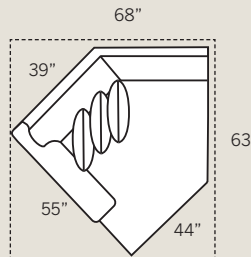

7474 Armless Loveseat

Overall Dimensions: H 38 W 60 D 40
Seating Dimensions: H 18 W 60 D 24
Seat Height: 20
Pillows: 2 P21

7464 Armless Chair

Overall Dimensions: H 38 W 30 D 40
Seating Dimensions: H 18 W 30 D 24
Seat Height: 20
Pillows: 1 P21

**7482 LAF One Arm Chaise
7483 RAF One Arm Chaise**

Overall Dimensions: H 38 W 38 D 66
Seating Dimensions: H 18 W 29 D 48
Seat Height: 20 Arm Height: 26
Pillows: 2 P21

**7486 LAF Floating Chaise
7487 RAF Floating Chaise**

Overall Dimensions: H 37 W 35 D 66
Seating Dimensions: H 18 W 24 D 48
Seat Height: 20 Arm Height: 26
Pillows: 2 P21

Note:
Floating Chaise
must include
Floating Ottoman.

7407 Floating Ottoman

Overall Dimensions: H 20 W 33 D 25

Overall Dimensions: H 38 W 68 D 40
Seating Dimensions: H 18 W 49 D 24
Seat Height: 20 Arm Height: 26
Pillows: 2 P21

All dimensions are approximate. Please note: All Track Arm Pieces are 2.5 inches less per arm on overall width.