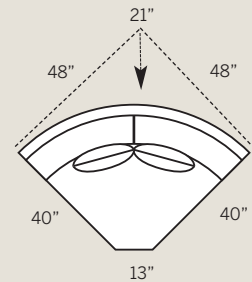

Overall Dimensions: H 38 W 82 D 40
Seating Dimensions: H 18 W 73 D 24
Seat Height: 20 Arm Height: 26
Pillows: 2 P21

**7472 LAF One Arm Loveseat
7473 RAF One Arm Loveseat**

Overall Dimensions: H 38 W 57 D 40
Seating Dimensions: H 18 W 48 D 24
Seat Height: 20 Arm Height: 26
Pillows: 2 P21

7474 Armless Loveseat

Overall Dimensions: H 38 W 60 D 40
Seating Dimensions: H 18 W 60 D 24
Seat Height: 20
Pillows: 2 P21

7464 Armless Chair

Overall Dimensions: H 38 W 30 D 40
Seating Dimensions: H 18 W 30 D 24
Seat Height: 20
Pillows: 1 P21

7465 Conversation Sofa

Overall Dimensions: H 38 W 104 D 40
Seating Dimensions: H 18 W 70 D 24
Seat Height: 20 Arm Height: 26
Pillows: 4 P21

7480 Wedge

Overall Dimensions: H 38 W 69 D 40
Seating Dimensions: H 18 W 50 D 24
Seat Height: 20
Pillows: 2 P21

Overall Dimensions: H 38 W 68 D 40
Seating Dimensions: H 18 W 49 D 24
Seat Height: 20 Arm Height: 26
Pillows: 2 P21

All dimensions are approximate. Please note: All Track Arm Pieces are 2.5 inches less per arm on overall width.