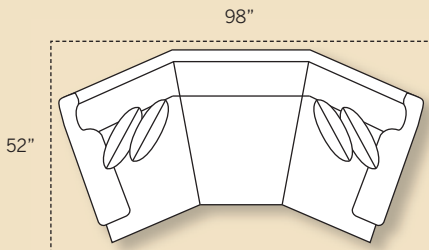

Overall Dimensions: H 38 W 101 D 42
Seating Dimensions: H 18 W 75 D 26
Seat Height: 20 Arm Height: 25
Pillows: 4 P23

6074 Armless Loveseat

Overall Dimensions: H 38 W 60 D 42
Seating Dimensions: H 18 W 60 D 26
Seat Height: 20 Arm Height: N/A
Pillows: 2 P23

6064 Armless Chair

Overall Dimensions: H 38 W 30 D 42
Seating Dimensions: H 18 W 30 D 26
Seat Height: 20 Arm Height: N/A
Pillows: 1 P23

6008 Ottoman

Overall Dimensions: H 16 W 35 D 25

6063 RAF Corner Sofa

6065 Conversation Sofa

Overall Dimensions: H 38 W 98 D 42
Seating Dimensions: H 18 W 70 D 26
Seat Height: 20 Arm Height: 25
Pillows: 4 P23

6080 Wedge

Overall Dimensions: H 38 W 72 D 42
Seating Dimensions: H 18 W 45 D 26
Seat Height: 20 Arm Height: N/A
Pillows: 2 P23

6082 LAF One Arm Chaise

Overall Dimensions: H 38 W 39 D 68
Seating Dimensions: H 18 W 30 D 53
Seat Height: 20 Arm Height: 25
Pillows: 2 P23

6083 RAF One Arm Chaise

All dimensions are approximate

Please note: All Widths are based on the Panel Arm. The Track/English Arm Pieces are 3 inches less per arm on overall width.