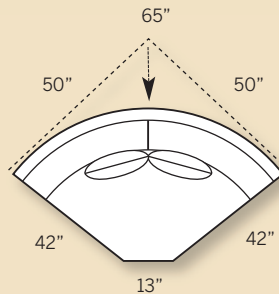

Overall Dimensions: H 38 W 101 D 42
Seating Dimensions: H 18 W 75 D 26
Seat Height: 20 Arm Height: 25
Pillows: 4 P23

6074 Armless Loveseat

Overall Dimensions: H 38 W 60 D 42
Seating Dimensions: H 18 W 60 D 26
Seat Height: 20 Arm Height: N/A
Pillows: 2 P23

6064 Armless Chair

Overall Dimensions: H 38 W 30 D 42
Seating Dimensions: H 18 W 30 D 26
Seat Height: 20 Arm Height: N/A
Pillows: 1 P23

6008 Ottoman

Overall Dimensions: H 16 W 35 D 25

6063 RAF Corner Sofa

6065 Conversation Sofa

Overall Dimensions: H 38 W 98 D 42
Seating Dimensions: H 18 W 70 D 26
Seat Height: 20 Arm Height: 25
Pillows: 4 P23

6080 Wedge

Overall Dimensions: H 38 W 72 D 42
Seating Dimensions: H 18 W 45 D 26
Seat Height: 20 Arm Height: N/A
Pillows: 2 P23

6082 LAF One Arm Chaise

Overall Dimensions: H 38 W 39 D 68
Seating Dimensions: H 18 W 30 D 53
Seat Height: 20 Arm Height: 25
Pillows: 2 P23

6083 RAF One Arm Chaise

All dimensions are approximate

Please note: All Widths are based on the Panel Arm. The Track/English Arm Pieces are 3 inches less per arm on overall width.