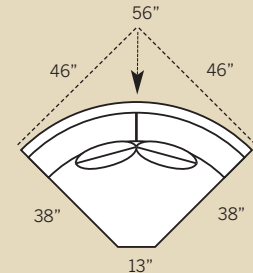

Overall Dimensions: H 38 W 48 D 40
Seating Dimensions: H 18 W 30 D 22
Seat Height: 20 Arm Height: 26
Pillows: 2 P21

4468 Ottoman & 1/2

Overall Dimensions: H 18 W 38 D 25

4462 LAF Corner Sofa

Overall Dimensions: H 38 W 92 D 38
Seating Dimensions: H 18 W 83 D 21
Seat Height: 20 Arm Height: 26
Pillows: 4 P21

Overall Dimensions: H 38 W 55 D 38
Seating Dimensions: H 18 W 46 D 21
Seat Height: 20 Arm Height: 26
Pillows: 2 P21

4473 RAF One Arm Loveseat

4461 Corner Chair

Overall Dimensions: H 38 W 38 D 38
Seating Dimensions: H 18 W 21 D 21
Seat Height: 20 Arm Height: N/A
Pillows: 1 P21

4412 LAF One Arm Chair

Overall Dimensions: H 38 W 32 D 38
Seating Dimensions: H 18 W 23 D 21
Seat Height: 20 Arm Height: 26
Pillows: 1 P21

4413 RAF One Arm Chair

4464 Armless Chair

Overall Dimensions: H 38 W 24 D 38
Seating Dimensions: H 18 W 24 D 21
Seat Height: 20 Arm Height: N/A
Pillows: 1 P21

4474 Armless Loveseat

Overall Dimensions: H 38 W 60 D 38
Seating Dimensions: H 18 W 60 D 21
Seat Height: 20 Arm Height: N/A
Pillows: 2 P21

4480 Wedge

Overall Dimensions: H 38 W 64 D 38
Seating Dimensions: H 18 W 45 D 21
Seat Height: 20 Arm Height: N/A
Pillows: 2 P21