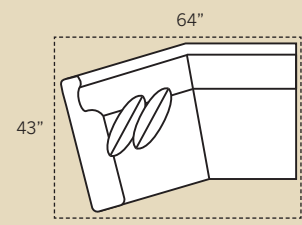

Overall Dimensions: H 38 W 48 D 40
Seating Dimensions: H 18 W 30 D 22
Seat Height: 20 Arm Height: 26
Pillows: 2 P21

4468 Ottoman & 1/2

Overall Dimensions: H 18 W 38 D 25

4462 LAF Corner Sofa

Overall Dimensions: H 38 W 92 D 38
Seating Dimensions: H 18 W 83 D 21
Seat Height: 20 Arm Height: 26
Pillows: 4 P21

4474 Armless Loveseat

Overall Dimensions: H 38 W 60 D 38
Seating Dimensions: H 18 W 60 D 21
Seat Height: 20 Arm Height: N/A
Pillows: 2 P21

4480 Wedge

Overall Dimensions: H 38 W 64 D 38
Seating Dimensions: H 18 W 45 D 21
Seat Height: 20 Arm Height: N/A
Pillows: 2 P21

4460 Chaise

Overall Dimensions: H 38 W 39 D 60
Seating Dimensions: H 18 W 22 D 44
Seat Height: 20 Arm Height: 26
Pillows: 1 P21

4482 LAF One Arm Chaise

Overall Dimensions: H 38 W 36 D 64
Seating Dimensions: H 18 W 27 D 47
Seat Height: 20 Arm Height: 26
Pillows: 1 P21

4483 RAF One Arm Chaise

4465 Conversation Sofa

Overall Dimensions: H 38 W 103 D 38
Seating Dimensions: H 18 W 85 D 21
Seat Height: 20 Arm Height: 26
Pillows: 4 P21

4422 LAF Angle Loveseat

Overall Dimensions: H 38 W 64 D 38
Seating Dimensions: H 18 W 55 D 21
Seat Height: 20 Arm Height: 26
Pillows: 2 P21