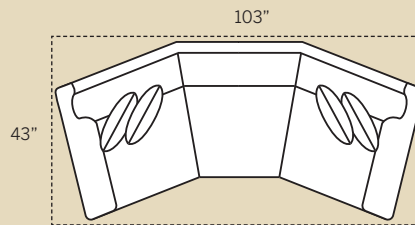

Overall Dimensions: H 38 W 48 D 40
Seating Dimensions: H 18 W 30 D 22
Seat Height: 20 Arm Height: 26
Pillows: 2 P21

4468 Ottoman & 1/2

Overall Dimensions: H 18 W 38 D 25

4462 LAF Corner Sofa

Overall Dimensions: H 38 W 92 D 38
Seating Dimensions: H 18 W 83 D 21
Seat Height: 20 Arm Height: 26
Pillows: 4 P21

4474 Armless Loveseat

Overall Dimensions: H 38 W 60 D 38
Seating Dimensions: H 18 W 60 D 21
Seat Height: 20 Arm Height: N/A
Pillows: 2 P21

4480 Wedge

Overall Dimensions: H 38 W 64 D 38
Seating Dimensions: H 18 W 45 D 21
Seat Height: 20 Arm Height: N/A
Pillows: 2 P21

4460 Chaise

Overall Dimensions: H 38 W 39 D 60
Seating Dimensions: H 18 W 22 D 44
Seat Height: 20 Arm Height: 26
Pillows: 1 P21

4482 LAF One Arm Chaise

Overall Dimensions: H 38 W 36 D 64
Seating Dimensions: H 18 W 27 D 47
Seat Height: 20 Arm Height: 26
Pillows: 1 P21

4483 RAF One Arm Chaise

4465 Conversation Sofa

Overall Dimensions: H 38 W 103 D 38
Seating Dimensions: H 18 W 85 D 21
Seat Height: 20 Arm Height: 26
Pillows: 4 P21

4422 LAF Angle Loveseat

Overall Dimensions: H 38 W 64 D 38
Seating Dimensions: H 18 W 55 D 21
Seat Height: 20 Arm Height: 26
Pillows: 2 P21