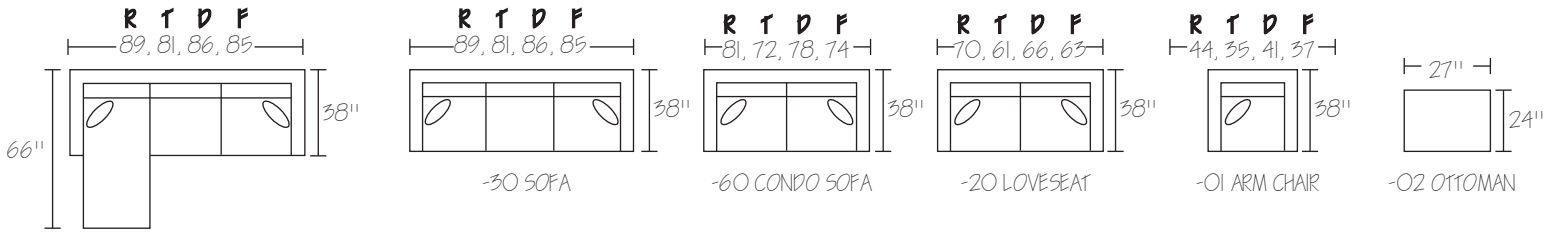

CHOOSE FROM: (2) SEAT CUSHIONS / (3) BASES / (4) ARM STYLES

* ALL DIMENSIONS ARE APPROXIMATE

-90 REVERSIBLE CHAISE SOFA
*SHIPS IN TWO PIECES - 90A / 90B

-29 CHAISE

-25L LAF LOVESEAT

-25R RAF LOVESEAT

-27L LAF ONE ARM SOFA

-21 FULL SLEEPER

-23L LAF FULL SLEEPER

-23R RAF FULL SLEEPER

-06 ARMLESS FULL SLEEPER

-82L / R LAF / RAF CHAISE

-28L / R LSF / RSF ARMLESS CHAISE
* ITEM HAS TWO SEAT CUSHIONS

***ALL DIMENSIONS ARE APPROXIMATE**