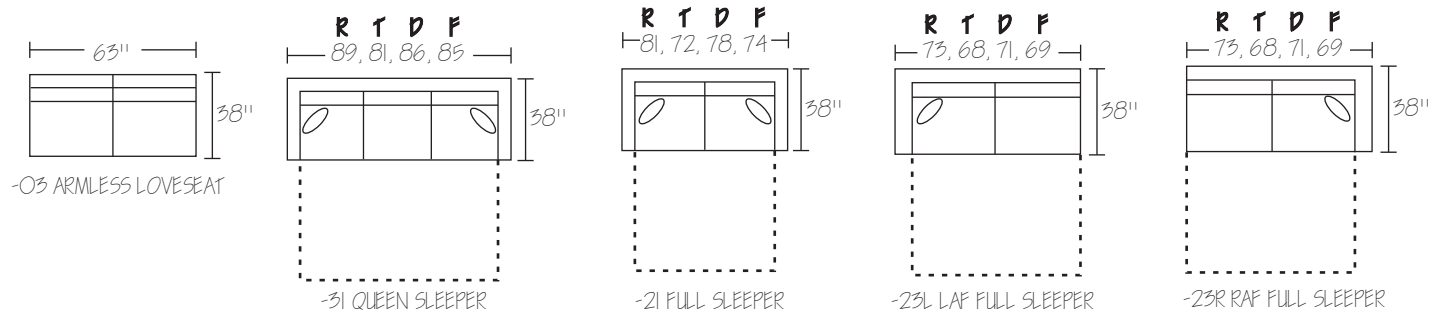

CHOOSE FROM: (2) SEAT CUSHIONS / (3) BASES / (4) ARM STYLES

* ALL DIMENSIONS ARE APPROXIMATE

-90 REVERSIBLE CHAISE SOFA
*SHIPS IN TWO PIECES - 90A / 90B

-29 CHAISE

-25L LAF LOVESEAT

-25R RAF LOVESEAT

-27L LAF ONE ARM SOFA

-27R RAF ONE ARM SOFA

-10 ARMLESS CHAIR

-11 SEATING WEDGE

-15 CORNER UNIT

-84L LAF CUDDLER

-84R RAF CUDDLER

-03 ARMLESS LOVESEAT

-31 QUEEN SLEEPER

-21 FULL SLEEPER

-23L LAF FULL SLEEPER

-23R RAF FULL SLEEPER

-06 ARMLESS FULL SLEEPER

-82L / R LAF / RAF CHAISE

-28L / R LSF / RSF ARMLESS CHAISE
* ITEM HAS TWO SEAT CUSHIONS

***ALL DIMENSIONS ARE APPROXIMATE**