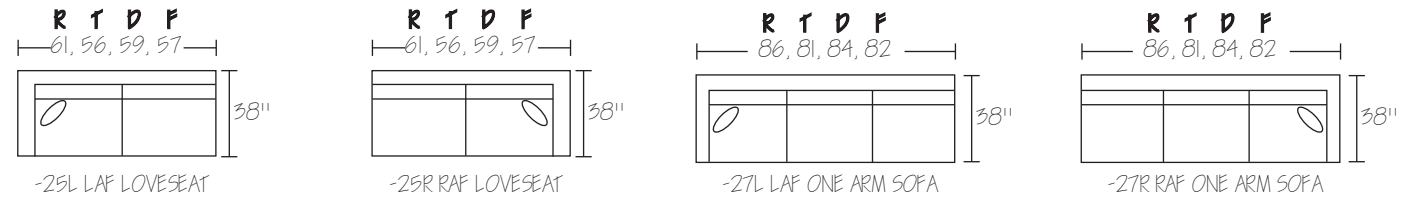

CHOOSE FROM: (2) SEAT CUSHIONS / (3) BASES / (4) ARM STYLES

* ALL DIMENSIONS ARE APPROXIMATE

-90 REVERSIBLE CHAISE SOFA
*SHIPS IN TWO PIECES - 90A / 90B

-29 CHAISE

-25L LAF LOVESEAT

-25R RAF LOVESEAT

-27L LAF ONE ARM SOFA

-27R RAF ONE ARM SOFA

-10 ARMLESS CHAIR

-11 SEATING WEDGE

-15 CORNER UNIT

-84L LAF CUDDLER

-84R RAF CUDDLER

-03 ARMLESS LOVESEAT

-31 QUEEN SLEEPER

-21 FULL SLEEPER

-23L LAF FULL SLEEPER

-23R RAF FULL SLEEPER

-06 ARMLESS FULL SLEEPER

-82L / R LAF / RAF CHAISE

-28L / R LSF / RSF ARMLESS CHAISE
* ITEM HAS TWO SEAT CUSHIONS

***ALL DIMENSIONS ARE APPROXIMATE**