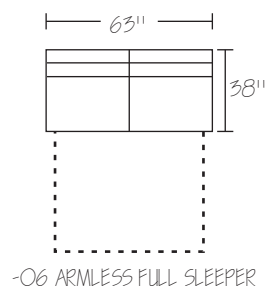

CHOOSE FROM: (2) SEAT CUSHIONS / (3) BASES / (4) ARM STYLES

* ALL DIMENSIONS ARE APPROXIMATE

-90 REVERSIBLE CHAISE SOFA
*SHIPS IN TWO PIECES - 90A / 90B

-29 CHAISE

-25L LAF LOVESEAT

-25R RAF LOVESEAT

-27L LAF ONE ARM SOFA

-27R RAF ONE ARM SOFA

-10 ARMLESS CHAIR

-11 SEATING WEDGE

-15 CORNER UNIT

-84L LAF CUDDLER

-84R RAF CUDDLER

-03 ARMLESS LOVESEAT

-31 QUEEN SLEEPER

-21 FULL SLEEPER

-23L LAF FULL SLEEPER

-23R RAF FULL SLEEPER

-06 ARMLESS FULL SLEEPER

-82L / R LAF / RAF CHAISE

-28L / R LSF / RSF ARMLESS CHAISE
* ITEM HAS TWO SEAT CUSHIONS

***ALL DIMENSIONS ARE APPROXIMATE**