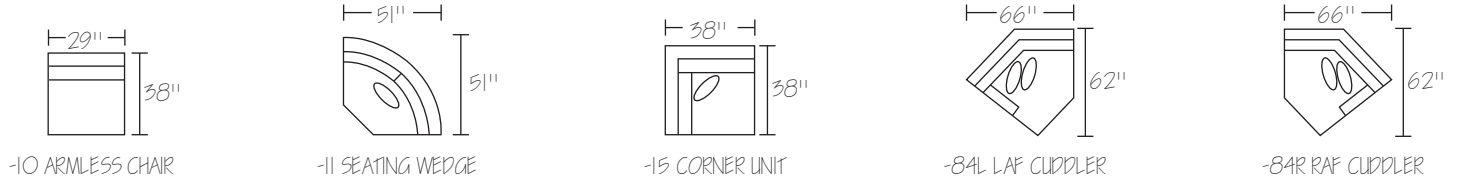

CHOOSE FROM: (2) SEAT CUSHIONS / (3) BASES / (4) ARM STYLES

* ALL DIMENSIONS ARE APPROXIMATE

-90 REVERSIBLE CHAISE SOFA
*SHIPS IN TWO PIECES - 90A / 90B

-29 CHAISE

-25L LAF LOVESEAT

-25R RAF LOVESEAT

-27L LAF ONE ARM SOFA

-27R RAF ONE ARM SOFA

-10 ARMLESS CHAIR

-11 SEATING WEDGE

-15 CORNER UNIT

-84L LAF CUDDLER

-84R RAF CUDDLER

-03 ARMLESS LOVESEAT

-31 QUEEN SLEEPER

-21 FULL SLEEPER

-23L LAF FULL SLEEPER

-23R RAF FULL SLEEPER

-06 ARMLESS FULL SLEEPER

-82L / R LAF / RAF CHAISE

-28L / R LSF / RSF ARMLESS CHAISE
* ITEM HAS TWO SEAT CUSHIONS

***ALL DIMENSIONS ARE APPROXIMATE**