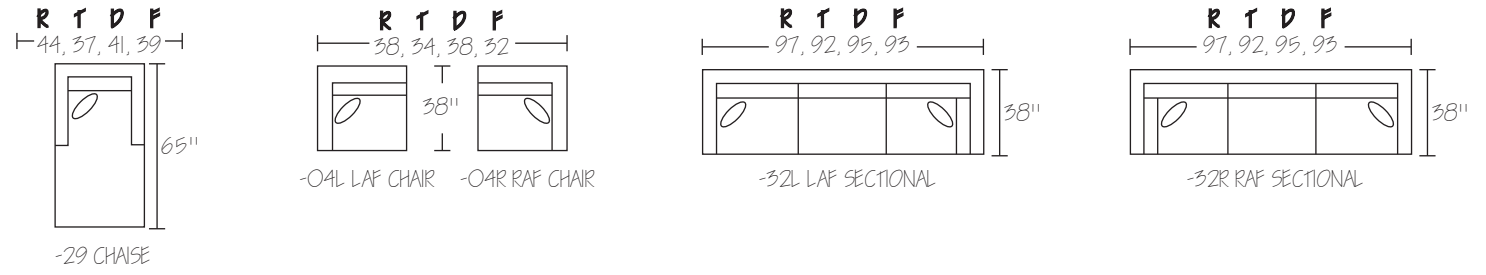

CHOOSE FROM: (2) SEAT CUSHIONS / (3) BASES / (4) ARM STYLES

* ALL DIMENSIONS ARE APPROXIMATE

-90 REVERSIBLE CHAISE SOFA
*SHIPS IN TWO PIECES - 90A / 90B

-29 CHAISE

-25L LAF LOVESEAT

-25R RAF LOVESEAT

-27L LAF ONE ARM SOFA

-27R RAF ONE ARM SOFA

-10 ARMLESS CHAIR

-11 SEATING WEDGE

-15 CORNER UNIT

-84L LAF CUDDLER

-84R RAF CUDDLER

-03 ARMLESS LOVESEAT

-31 QUEEN SLEEPER

-21 FULL SLEEPER

-23L LAF FULL SLEEPER

-23R RAF FULL SLEEPER

-06 ARMLESS FULL SLEEPER

-82L / R LAF / RAF CHAISE

-28L / R LSF / RSF ARMLESS CHAISE
* ITEM HAS TWO SEAT CUSHIONS

***ALL DIMENSIONS ARE APPROXIMATE**