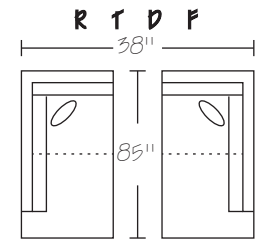

-21 FULL SLEEPER

-23L LAF FULL SLEEPER

-23R RAF FULL SLEEPER

-06 ARMLESS FULL SLEEPER

-82L / R LAF / RAF CHAISE

-28L / R LSF / RSF ARMLESS CHAISE
* ITEM HAS TWO SEAT CUSHIONS

***ALL DIMENSIONS ARE APPROXIMATE**