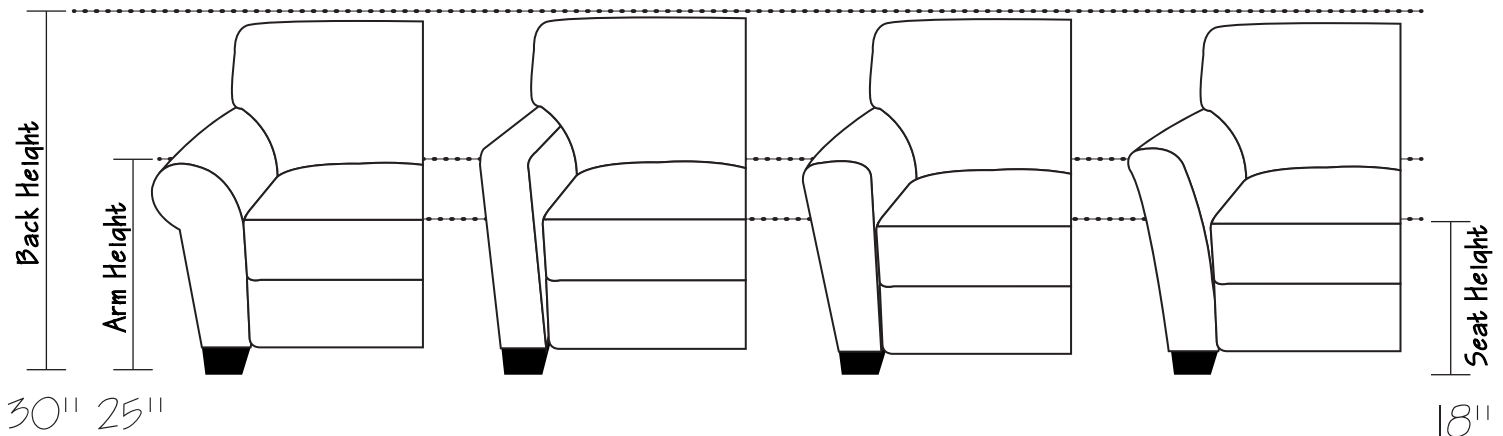

CHOOSE FROM: (2) SEAT CUSHIONS / (3) BASES / (4) ARM STYLES

* ALL DIMENSIONS ARE APPROXIMATE

-90 REVERSIBLE CHAISE SOFA
*SHIPS IN TWO PIECES - 90A / 90B

-29 CHAISE

-25L LAF LOVESEAT

-25R RAF LOVESEAT

-27L LAF ONE ARM SOFA

-21 FULL SLEEPER

-23L LAF FULL SLEEPER

-23R RAF FULL SLEEPER

-06 ARMLESS FULL SLEEPER

-82L / R LAF / RAF CHAISE

-28L / R LSF / RSF ARMLESS CHAISE
* ITEM HAS TWO SEAT CUSHIONS

***ALL DIMENSIONS ARE APPROXIMATE**