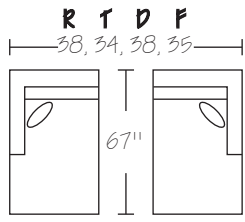

CHOOSE FROM: (2) SEAT CUSHIONS / (3) BASES / (4) ARM STYLES

* ALL DIMENSIONS ARE APPROXIMATE

-90 REVERSIBLE CHAISE SOFA
*SHIPS IN TWO PIECES - 90A / 90B

-29 CHAISE

-25L LAF LOVESEAT

-25R RAF LOVESEAT

-27L LAF ONE ARM SOFA

-27R RAF ONE ARM SOFA

-10 ARMLESS CHAIR

-11 SEATING WEDGE

-15 CORNER UNIT

-84L LAF CUDDLER

-84R RAF CUDDLER

-03 ARMLESS LOVESEAT

-31 QUEEN SLEEPER

-21 FULL SLEEPER

-23L LAF FULL SLEEPER

-23R RAF FULL SLEEPER

-06 ARMLESS FULL SLEEPER

-82L / R LAF / RAF CHAISE

-28L / R LSF / RSF ARMLESS CHAISE
* ITEM HAS TWO SEAT CUSHIONS

***ALL DIMENSIONS ARE APPROXIMATE**