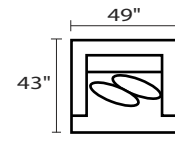

# 346 CARLIN

34630 - SOFA

34690 - SOFA W/REV CHAISE

34620 - LOVESEAT

34601 - ARM CHAIR

34602 - OTTOMAN

34604L - LAF CHAIR

34615 - CORNER UNIT

-26L / -15 / -26R

-26L / -82R

-04L / -15 / -10 / -04R

-26L / -15 / -03 / -82R

-26L / -15 / -10 / -10 / -15 / -26R

\* DIMENSIONS ARE APPROXIMATE