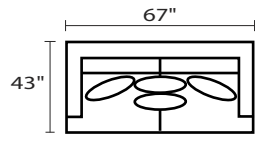

# 346 CARLIN

34630 - SOFA

34690 - SOFA W/REV CHAISE

34620 - LOVESEAT

34601 - ARM CHAIR

34602 - OTTOMAN

34604L - LAF CHAIR

34615 - CORNER UNIT

-26L / -15 / -26R

-26L / -82R

-04L / -15 / -10 / -04R

-26L / -15 / -03 / -82R

-26L / -15 / -10 / -10 / -15 / -26R

\* DIMENSIONS ARE APPROXIMATE