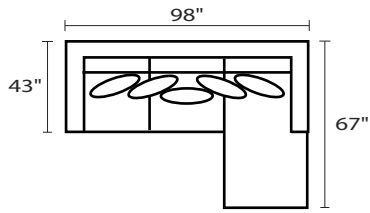

# 346 CARLIN

34630 - SOFA

34690 - SOFA W/REV CHAISE

34620 - LOVESEAT

34601 - ARM CHAIR

34602 - OTTOMAN

34604L - LAF CHAIR

34615 - CORNER UNIT

-26L / -15 / -26R

-26L / -82R

-04L / -15 / -10 / -04R

-26L / -15 / -03 / -82R

-26L / -15 / -10 / -10 / -15 / -26R

\* DIMENSIONS ARE APPROXIMATE