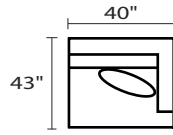

# 346 CARLIN

34630 - SOFA

34690 - SOFA W/REV CHAISE

34620 - LOVESEAT

34601 - ARM CHAIR

34602 - OTTOMAN

34604L - LAF CHAIR

34615 - CORNER UNIT

-26L / -15 / -26R

-26L / -82R

-04L / -15 / -10 / -04R

-26L / -15 / -03 / -82R

-26L / -15 / -10 / -10 / -15 / -26R

\* DIMENSIONS ARE APPROXIMATE