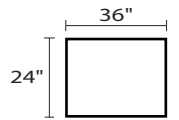

# 346 CARLIN

34630 - SOFA

34690 - SOFA W/REV CHAISE

34620 - LOVESEAT

34601 - ARM CHAIR

34602 - OTTOMAN

34604L - LAF CHAIR

34615 - CORNER UNIT

-26L / -15 / -26R

-26L / -82R

-04L / -15 / -10 / -04R

-26L / -15 / -03 / -82R

-26L / -15 / -10 / -10 / -15 / -26R

\* DIMENSIONS ARE APPROXIMATE