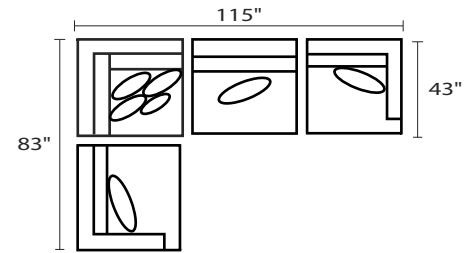

# 346 CARLIN

34630 - SOFA

34690 - SOFA W/REV CHAISE

34620 - LOVESEAT

34601 - ARM CHAIR

34602 - OTTOMAN

34604L - LAF CHAIR

34615 - CORNER UNIT

34604R - RAF CHAIR

34626L - LAF CONDO SOFA

34626R - RAF CONDO SOFA

34682L - LAF CHAISE

34603 - ARMLESS CONDO SOFA

34629 - CHAISE

34610 - ARMLESS CHAIR

34682R - RAF CHAISE

-26L / -15 / -26R

-26L / -82R

-04L / -15 / -10 / -04R

-26L / -15 / -03 / -82R

-26L / -15 / -10 / -10 / -15 / -26R

\* DIMENSIONS ARE APPROXIMATE