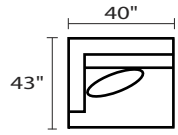

# 346 CARLIN

34630 - SOFA

34690 - SOFA W/REV CHAISE

34620 - LOVESEAT

34601 - ARM CHAIR

34602 - OTTOMAN

34604L - LAF CHAIR

34615 - CORNER UNIT

-26L / -15 / -26R

-26L / -82R

-04L / -15 / -10 / -04R

-26L / -15 / -03 / -82R

-26L / -15 / -10 / -10 / -15 / -26R

\* DIMENSIONS ARE APPROXIMATE