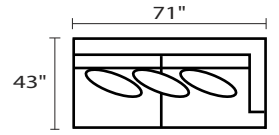

34626R - RAF CONDO SOFA