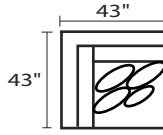

# 346 CARLIN

34630 - SOFA

34690 - SOFA W/REV CHAISE

34620 - LOVESEAT

34601 - ARM CHAIR

34602 - OTTOMAN

34604L - LAF CHAIR

34615 - CORNER UNIT

-26L / -15 / -26R

-26L / -82R

-04L / -15 / -10 / -04R

-26L / -15 / -03 / -82R

-26L / -15 / -10 / -10 / -15 / -26R

\* DIMENSIONS ARE APPROXIMATE