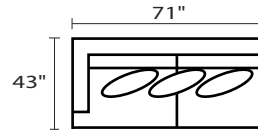

34626L - LAF CONDO SOFA