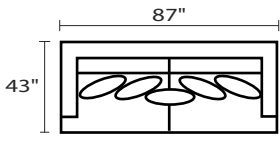

# 346 CARLIN

34630 - SOFA

34690 - SOFA W/REV CHAISE

34620 - LOVESEAT

34601 - ARM CHAIR

34602 - OTTOMAN

34604L - LAF CHAIR

34615 - CORNER UNIT

-26L / -15 / -26R

-26L / -82R

-04L / -15 / -10 / -04R

-26L / -15 / -03 / -82R

-26L / -15 / -10 / -10 / -15 / -26R

\* DIMENSIONS ARE APPROXIMATE