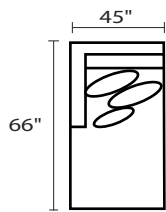

34682L - LAF CHAISE