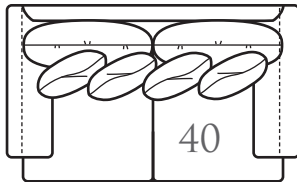

2081Series

Scale: 1/4" = 1'

Overall Height	Overall Depth	Inside Depth	Arm Height	Seat Height	Seat Cushion
38	44	28	26	20	HR
Standard: Loose Pillow Back / 19" Accent Pillows			Semi-Attached Back Options Available		
Standard Number of Accent Pillows Represented Below			Overall Width Will Vary Due To Certain Arm Options: English Arm: -2" Per Arm		

-10 SOFA
 Outside: 90W
 Inside: 67W
 COM: AC Seating: HR-3

-20 SOFA
 Outside: 99W
 Inside: 76W
 COM: AB Seating: HR-3

-40 LOVESEAT
 Outside: 73W
 Inside: 50W
 COM: W Seating: HR-2

-50 CHAIR
-56 SWIVEL CHAIR
 (Skirted Base Only)
 Outside: 50W
 Inside: 27W
 COM: Q Seating: HR-1

-55 OTTOMAN
 Outside: 19H 25D 34W
 Standard:
 Pillow Top
 COM: E Seating: CR-1