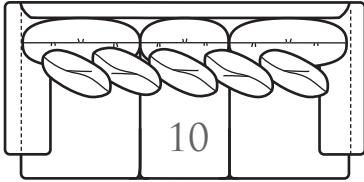

2081Series

Scale: 1/4" = 1'

Overall Height	Overall Depth	Inside Depth	Arm Height	Seat Height	Seat Cushion
38	44	28	26	20	HR
Standard: Loose Pillow Back / 19" Accent Pillows			Semi-Attached Back Options Available		
Standard Number of Accent Pillows Represented Below			Overall Width Will Vary Due To Certain Arm Options: English Arm: -2" Per Arm		

-10 SOFA
 Outside: 90W
 Inside: 67W
 COM: AC Seating: HR-3

-20 SOFA
 Outside: 99W
 Inside: 76W
 COM: AB Seating: HR-3

-40 LOVESEAT
 Outside: 73W
 Inside: 50W
 COM: W Seating: HR-2

-50 CHAIR
-56 SWIVEL CHAIR
 (Skirted Base Only)
 Outside: 50W
 Inside: 27W
 COM: Q Seating: HR-1

-55 OTTOMAN
 Outside: 19H 25D 34W
 Standard:
 Pillow Top
 COM: E Seating: CR-1