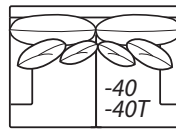

## Items

**-80 Sofa - Round Arm**  
**-80T Sofa - Track Arm**

91W x 45D x 36H  
Backs: (2)22 Pillows: (2)19  
COM: AA

**-70 Sofa - Round Arm**  
**-70T Sofa - Track Arm**

82W x 45D x 36H  
Backs: (2)22 Pillows: (2)19  
COM: V

**-40 Loveseat - Round Arm**  
**-40T Loveseat - Track Arm**

64W x 45D x 36H  
Backs: (2)22 Pillows: (2)19  
COM: U

**-60 Chair - Round Arm**  
**-60T Chair - Track Arm**

43W x 45D x 36H  
Pillows: (2)19  
COM: N