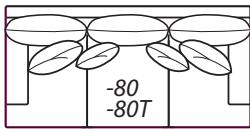

## Items

**-80 Sofa - Round Arm**  
**-80T Sofa - Track Arm**

91W x 45D x 36H  
Backs: (2)22 Pillows: (2)19  
COM: AA

**-70 Sofa - Round Arm**  
**-70T Sofa - Track Arm**

82W x 45D x 36H  
Backs: (2)22 Pillows: (2)19  
COM: V