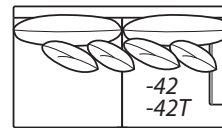

**-40 Loveseat - Round Arm**  
**-40T Loveseat - Track Arm**

64W x 45D x 36H  
Backs: (2)22 Pillows: (2)19  
COM: U

**-60 Chair - Round Arm**  
**-60T Chair - Track Arm**

43W x 45D x 36H  
Pillows: (2)19  
COM: N

**-64 Ottoman**

39W x 25D x 18H  
COM: E

**-55 Ottoman**

40.5W x 41D x 20H  
COM: H

**-31 Square Corner**

45W x 45D x 36H  
Backs: (1)25 Pillows: (2)22  
COM: Q

**-32 Round Corner**

80.5W x 45D x 36H Wall Depth: 57"  
Backs: (1)25 Pillows: (2)22  
COM: O

**Left Arm Loveseat**

**-43: Round Arm**  
**-43T: Track Arm**

81W x 45D x 36H  
Backs: (2)22 Pillows: (2)19  
COM: T

**Right Arm Loveseat**

**-42: Round Arm**  
**-42T: Track Arm**

81 x 45D x 36H  
Backs: (2)22 Pillows: (2)19  
COM: T