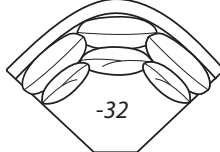

**-40 Loveseat - Round Arm**  
**-40T Loveseat - Track Arm**

64W x 45D x 36H  
Backs: (2)22 Pillows: (2)19  
COM: U

**-60 Chair - Round Arm**  
**-60T Chair - Track Arm**

43W x 45D x 36H  
Pillows: (2)19  
COM: N

**-64 Ottoman**

39W x 25D x 18H  
COM: E

**-55 Ottoman**

40.5W x 41D x 20H  
COM: H

**-31 Square Corner**

45W x 45D x 36H  
Backs: (1)25 Pillows: (2)22  
COM: Q

**-32 Round Corner**

80.5W x 45D x 36H Wall Depth: 57"  
Backs: (1)25 Pillows: (2)22  
COM: O

**Left Arm Loveseat**

**-43: Round Arm**  
**-43T: Track Arm**

81W x 45D x 36H  
Backs: (2)22 Pillows: (2)19  
COM: T

**Right Arm Loveseat**

**-42: Round Arm**  
**-42T: Track Arm**

81 x 45D x 36H  
Backs: (2)22 Pillows: (2)19  
COM: T