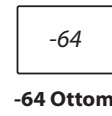

-64 Ottoman

39W x 25D x 18H
COM: E