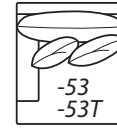

**-64 Ottoman**

39W x 25D x 18H  
COM: E

**-55 Ottoman**

40.5W x 41D x 20H  
COM: H

**-31 Square Corner**

45W x 45D x 36H  
Backs: (1)25 Pillows: (2)22  
COM: Q

**-32 Round Corner**

80.5W x 45D x 36H Wall Depth: 57"  
Backs: (1)25 Pillows: (2)22  
COM: O

**Left Arm Loveseat**

**-43: Round Arm**  
**-43T: Track Arm**

81W x 45D x 36H  
Backs: (2)22 Pillows: (2)19  
COM: T

**Right Arm Loveseat**

**-42: Round Arm**  
**-42T: Track Arm**

81 x 45D x 36H  
Backs: (2)22 Pillows: (2)19  
COM: T