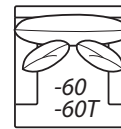

## Items

**-80 Sofa - Round Arm**  
**-80T Sofa - Track Arm**

91W x 45D x 36H  
Backs: (2)22 Pillows: (2)19  
COM: AA

**-70 Sofa - Round Arm**  
**-70T Sofa - Track Arm**

82W x 45D x 36H  
Backs: (2)22 Pillows: (2)19  
COM: V

**-40 Loveseat - Round Arm**  
**-40T Loveseat - Track Arm**

64W x 45D x 36H  
Backs: (2)22 Pillows: (2)19  
COM: U

**-60 Chair - Round Arm**  
**-60T Chair - Track Arm**

43W x 45D x 36H  
Pillows: (2)19  
COM: N