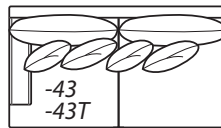

**-40 Loveseat - Round Arm**  
**-40T Loveseat - Track Arm**

64W x 45D x 36H  
Backs: (2)22 Pillows: (2)19  
COM: U

**-60 Chair - Round Arm**  
**-60T Chair - Track Arm**

43W x 45D x 36H  
Pillows: (2)19  
COM: N

**-64 Ottoman**

39W x 25D x 18H  
COM: E

**-55 Ottoman**

40.5W x 41D x 20H  
COM: H

**-31 Square Corner**

45W x 45D x 36H  
Backs: (1)25 Pillows: (2)22  
COM: Q

**-32 Round Corner**

80.5W x 45D x 36H Wall Depth: 57"  
Backs: (1)25 Pillows: (2)22  
COM: O

**Left Arm Loveseat**

**-43: Round Arm**  
**-43T: Track Arm**

81W x 45D x 36H  
Backs: (2)22 Pillows: (2)19  
COM: T

**Right Arm Loveseat**

**-42: Round Arm**  
**-42T: Track Arm**

81 x 45D x 36H  
Backs: (2)22 Pillows: (2)19  
COM: T