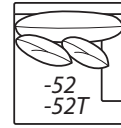

Right Arm Chair

-52: Round Arm
-52T: Track Arm

40.5W x 45D x 36H
Backs: (1)22 Pillows: (1)19
COM: M