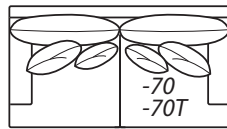

## Items

**-80 Sofa - Round Arm**  
**-80T Sofa - Track Arm**

91W x 45D x 36H  
Backs: (2)22 Pillows: (2)19  
COM: AA

**-70 Sofa - Round Arm**  
**-70T Sofa - Track Arm**

82W x 45D x 36H  
Backs: (2)22 Pillows: (2)19  
COM: V

28 or 25

Arm Height

26

Seat Height

20

Seat Cushion

UD

45" depth standard. To order 42" depth, add /42 to product number. Example: 7100-80/42