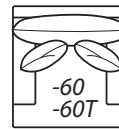

## Items

**-80 Sofa - Round Arm**  
**-80T Sofa - Track Arm**  
 91W x 45D x 36H  
 Backs: (2)22 Pillows: (2)19  
 COM: AA

**-70 Sofa - Round Arm**  
**-70T Sofa - Track Arm**  
 82W x 45D x 36H  
 Backs: (2)22 Pillows: (2)19  
 COM: V

**-40 Loveseat - Round Arm**  
**-40T Loveseat - Track Arm**  
 64W x 45D x 36H  
 Backs: (2)22 Pillows: (2)19  
 COM: U

**-60 Chair - Round Arm**  
**-60T Chair - Track Arm**  
 43W x 45D x 36H  
 Pillows: (2)19  
 COM: N