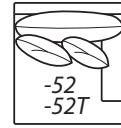

Right Arm Chair
-52: Round Arm
-52T: Track Arm
40.5W x 45D x 36H
Backs: (1)22 Pillows: (1)19
COM: M