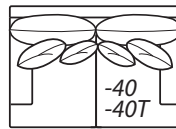

-40 Loveseat - Round Arm
-40T Loveseat - Track Arm
64W x 45D x 36H
Backs: (2)22 Pillows: (2)19
COM: U