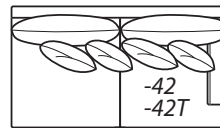

**-40 Loveseat - Round Arm**  
**-40T Loveseat - Track Arm**  
 64W x 45D x 36H  
 Backs: (2)22 Pillows: (2)19  
 COM: U

**-60 Chair - Round Arm**  
**-60T Chair - Track Arm**  
 43W x 45D x 36H  
 Pillows: (2)19  
 COM: N

**-64 Ottoman**  
 39W x 25D x 18H  
 COM: E

**-55 Ottoman**  
 40.5W x 41D x 20H  
 COM: H

**-31 Square Corner**  
 45W x 45D x 36H  
 Backs: (1)25 Pillows: (2)22  
 COM: Q

**-32 Round Corner**  
 80.5W x 45D x 36H Wall Depth: 57"  
 Backs: (1)25 Pillows: (2)22  
 COM: O

**Left Arm Loveseat**  
**-43: Round Arm**  
**-43T: Track Arm**  
 81W x 45D x 36H  
 Backs: (2)22 Pillows: (2)19  
 COM: T

**Right Arm Loveseat**  
**-42: Round Arm**  
**-42T: Track Arm**  
 81 x 45D x 36H  
 Backs: (2)22 Pillows: (2)19  
 COM: T