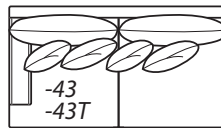

**-40 Loveseat - Round Arm**  
**-40T Loveseat - Track Arm**  
 64W x 45D x 36H  
 Backs: (2)22 Pillows: (2)19  
 COM: U

**-60 Chair - Round Arm**  
**-60T Chair - Track Arm**  
 43W x 45D x 36H  
 Pillows: (2)19  
 COM: N

**-64 Ottoman**  
 39W x 25D x 18H  
 COM: E

**-55 Ottoman**  
 40.5W x 41D x 20H  
 COM: H

**-31 Square Corner**  
 45W x 45D x 36H  
 Backs: (1)25 Pillows: (2)22  
 COM: Q

**-32 Round Corner**  
 80.5W x 45D x 36H Wall Depth: 57"  
 Backs: (1)25 Pillows: (2)22  
 COM: O

**Left Arm Loveseat**  
**-43: Round Arm**  
**-43T: Track Arm**  
 81W x 45D x 36H  
 Backs: (2)22 Pillows: (2)19  
 COM: T

**Right Arm Loveseat**  
**-42: Round Arm**  
**-42T: Track Arm**  
 81 x 45D x 36H  
 Backs: (2)22 Pillows: (2)19  
 COM: T