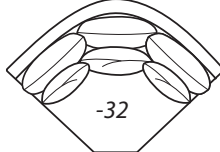

## Items

**-80 Sofa - Round Arm**  
**-80T Sofa - Track Arm**  
 91W x 45D x 36H  
 Backs: (2)22 Pillows: (2)19  
 COM: AA

**-70 Sofa - Round Arm**  
**-70T Sofa - Track Arm**  
 82W x 45D x 36H  
 Backs: (2)22 Pillows: (2)19  
 COM: V

**-40 Loveseat - Round Arm**  
**-40T Loveseat - Track Arm**  
 64W x 45D x 36H  
 Backs: (2)22 Pillows: (2)19  
 COM: U

**-60 Chair - Round Arm**  
**-60T Chair - Track Arm**  
 43W x 45D x 36H  
 Pillows: (2)19  
 COM: N

**-64 Ottoman**  
 39W x 25D x 18H  
 COM: E

**-55 Ottoman**  
 40.5W x 41D x 20H  
 COM: H

**-31 Square Corner**  
 45W x 45D x 36H  
 Backs: (1)25 Pillows: (2)22  
 COM: Q

**-32 Round Corner**  
 80.5W x 45D x 36H Wall Depth: 57"  
 Backs: (1)25 Pillows: (2)22  
 COM: O