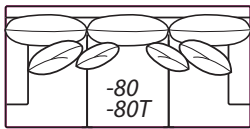

## Items

**-80 Sofa - Round Arm**  
**-80T Sofa - Track Arm**  
 91W x 45D x 36H  
 Backs: (2)22 Pillows: (2)19  
 COM: AA

**-70 Sofa - Round Arm**  
**-70T Sofa - Track Arm**  
 82W x 45D x 36H  
 Backs: (2)22 Pillows: (2)19  
 COM: V