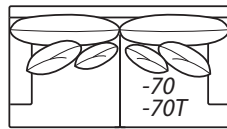

## Items

**-80 Sofa - Round Arm**  
**-80T Sofa - Track Arm**  
 91W x 45D x 36H  
 Backs: (2)22 Pillows: (2)19  
 COM: AA

**-70 Sofa - Round Arm**  
**-70T Sofa - Track Arm**  
 82W x 45D x 36H  
 Backs: (2)22 Pillows: (2)19  
 COM: V

**-62 Right Corner Chaise**  
 45W x 86D x 36H  
 Backs: (1)25 Pillows: (2)22  
 COM: V

28 or 25

Arm Height

26

Seat Height

20

Seat Cushion

UD

45" depth standard. To order 42" depth, add /42 to product number. Example: 7100-80/42