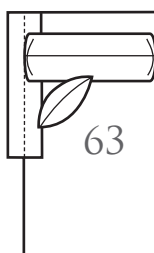

ONE ARM CHAISE
-63 LAF CHAISE
-62 RAF CHAISE
Outside: 62D 37W
Inside: 46D 25W
COM: N Seating: HR-1