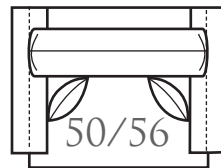

Overall Height	Overall Depth	Inside Depth	Arm Height	Seat Height	Seat Cushion
39	40	25	25	21	HR

Line Art To Scale
2061Series

Standard: Loose Pillow Back / 19" Accent Pillows	Semi-Attached Back Options Available
Standard Number of Accent Pillows Represented Below	Overall Width Will Vary Due To Certain Arm Options: English Arm: -3" Per Arm / Track Arm: -4" Per Arm

-31 SQUARE CORNER

Outside: 40W
Inside: 25W
COM: N Seating: HR-1

Overall Height	Overall Depth	Inside Depth	Arm Height	Seat Height	Seat Cushion
39	40	25	25	21	HR

Line Art To Scale
2061Series

Standard: Loose Pillow Back / 19" Accent Pillows	Semi-Attached Back Options Available
Standard Number of Accent Pillows Represented Below	Overall Width Will Vary Due To Certain Arm Options: English Arm: -3" Per Arm / Track Arm: -4" Per Arm

Scale: 1/4" = 1'

-20 SOFA

Outside: 93W
Inside: 69W
COM: Z Seating: HR-3

-80 SOFA (3 CUSHION)

Outside: 102W
Inside: 78W
COM: AB Seating: HR-3

-70 SOFA (2 CUSHION)

Outside: 93W
Inside: 69W
COM: Y Seating: HR-2

-40 LOVESEAT

Outside: 71W
Inside: 47W
COM: U Seating: HR-2

-50 CHAIR

Outside: 54W
Inside: 32W
COM: P Seating: HR-1

-5X CHAIR

Outside: 45W
Inside: 24W
COM: P Seating: HR-1

-56 SWIVEL CHAIR
(Available Skirted Base Only)