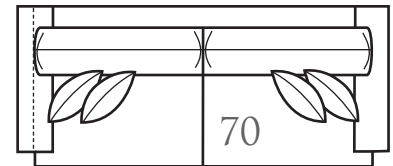

-31 SQUARE CORNER

Outside: 40W
Inside: 25W
COM: N Seating: HR-1

Overall Height	Overall Depth	Inside Depth	Arm Height	Seat Height	Seat Cushion
39	40	25	25	21	HR

Line Art To Scale
2061Series

Standard: Loose Pillow Back / 19" Accent Pillows	Semi-Attached Back Options Available
Standard Number of Accent Pillows Represented Below	Overall Width Will Vary Due To Certain Arm Options: English Arm: -3" Per Arm / Track Arm: -4" Per Arm

Scale: 1/4" = 1'

-20 SOFA

Outside: 93W
Inside: 69W
COM: Z Seating: HR-3

-80 SOFA (3 CUSHION)

Outside: 102W
Inside: 78W
COM: AB Seating: HR-3

-70 SOFA (2 CUSHION)

Outside: 93W
Inside: 69W
COM: Y Seating: HR-2

-40 LOVESEAT

Outside: 71W
Inside: 47W
COM: U Seating: HR-2

-50 CHAIR

Outside: 54W
Inside: 32W
COM: P Seating: HR-1

-5X CHAIR

Outside: 45W
Inside: 24W
COM: P Seating: HR-1

-56 SWIVEL CHAIR
(Available Skirted Base Only)