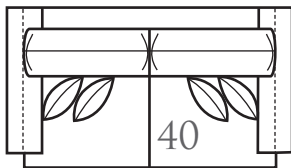

Overall Height	Overall Depth	Inside Depth	Arm Height	Seat Height	Seat Cushion
39	40	25	25	21	HR

Line Art To Scale
2061Series

Standard: Loose Pillow Back / 19" Accent Pillows	Semi-Attached Back Options Available
Standard Number of Accent Pillows Represented Below	Overall Width Will Vary Due To Certain Arm Options: English Arm: -3" Per Arm / Track Arm: -4" Per Arm

-31 SQUARE CORNER

Outside: 40W
Inside: 25W
COM: N Seating: HR-1

Overall Height	Overall Depth	Inside Depth	Arm Height	Seat Height	Seat Cushion
39	40	25	25	21	HR

Line Art To Scale
2061Series

Standard: Loose Pillow Back / 19" Accent Pillows	Semi-Attached Back Options Available
Standard Number of Accent Pillows Represented Below	Overall Width Will Vary Due To Certain Arm Options: English Arm: -3" Per Arm / Track Arm: -4" Per Arm

Scale: 1/4" = 1'

-20 SOFA

Outside: 93W
Inside: 69W
COM: Z Seating: HR-3

-80 SOFA (3 CUSHION)

Outside: 102W
Inside: 78W
COM: AB Seating: HR-3

-70 SOFA (2 CUSHION)

Outside: 93W
Inside: 69W
COM: Y Seating: HR-2

-40 LOVESEAT

Outside: 71W
Inside: 47W
COM: U Seating: HR-2

-50 CHAIR

Outside: 54W
Inside: 32W
COM: P Seating: HR-1

-5X CHAIR

Outside: 45W
Inside: 24W
COM: P Seating: HR-1

-56 SWIVEL CHAIR
(Available Skirted Base Only)