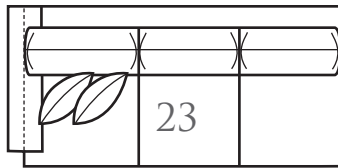

Overall Height	Overall Depth	Inside Depth	Arm Height	Seat Height	Seat Cushion
39	40	25	25	21	HR

Line Art To Scale
2061Series

Standard: Loose Pillow Back / 19" Accent Pillows	Semi-Attached Back Options Available
Standard Number of Accent Pillows Represented Below	Overall Width Will Vary Due To Certain Arm Options: English Arm: -3" Per Arm / Track Arm: -4" Per Arm

Scale: 1/4" = 1'

ONE ARM CORNER SOFA
-25 LAF CORNER SOFA
-24 RAF CORNER SOFA
Outside: 102W
Inside: 76W
COM: Z Seating: HR-3

-41 ARMLESS LOVESEAT

Outside: 48W
Inside: 48W
COM: O Seating: HR-2

ONE ARM SOFA
-23 LAF SOFA
-22 RAF SOFA
Outside: 85W
Inside: 71W
COM: W Seating: HR-3

-51 ARMLESS CHAIR

Outside: 27W
Inside: 27W
COM: J Seating: HR-1

ONE ARM LOVESEAT
-43 LAF LOVESEAT
-42 RAF LOVESEAT
Outside: 61W
Inside: 51W
COM: T Seating: HR-2

ONE ARM WEDGE LOVESEAT
-45 LEFT ARM WEDGE LOVESEAT
-44 RIGHT ARM WEDGE LOVESEAT
Outside: 68W
Inside: 51W
COM: Q Seating: HR-1