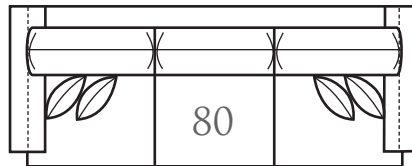

-32 CURVED CORNER

Outside: 72W
Inside: 25W
COM: N Seating: HR-1
Wall Depth: 50"

ONE ARM CHAIR
-53 LAF CHAIR
-52 RAF CHAIR
Outside: 37W
Inside: 25W
COM: L Seating: HR-1

ONE ARM CHAISE
-63 LAF CHAISE
-62 RAF CHAISE
Outside: 62D 37W
Inside: 46D 25W
COM: N Seating: HR-1

-31 SQUARE CORNER

Outside: 40W
Inside: 25W
COM: N Seating: HR-1

Overall Height	Overall Depth	Inside Depth	Arm Height	Seat Height	Seat Cushion
39	40	25	25	21	HR

Line Art To Scale
2061Series

Standard: Loose Pillow Back / 19" Accent Pillows	Semi-Attached Back Options Available
Standard Number of Accent Pillows Represented Below	Overall Width Will Vary Due To Certain Arm Options: English Arm: -3" Per Arm / Track Arm: -4" Per Arm

Scale: 1/4" = 1'

-20 SOFA

Outside: 93W
Inside: 69W
COM: Z Seating: HR-3

-80 SOFA (3 CUSHION)

Outside: 102W
Inside: 78W
COM: AB Seating: HR-3

-70 SOFA (2 CUSHION)

Outside: 93W
Inside: 69W
COM: Y Seating: HR-2