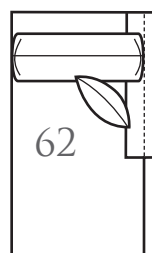

Scale: 1/4" = 1'

ONE ARM CORNER SOFA
-25 LAF CORNER SOFA
-24 RAF CORNER SOFA
Outside: 102W
Inside: 76W
COM: Z Seating: HR-3

-41 ARMLESS LOVESEAT

Outside: 48W
Inside: 48W
COM: O Seating: HR-2

ONE ARM SOFA
-23 LAF SOFA
-22 RAF SOFA
Outside: 85W
Inside: 71W
COM: W Seating: HR-3

-51 ARMLESS CHAIR

Outside: 27W
Inside: 27W
COM: J Seating: HR-1

ONE ARM LOVESEAT
-43 LAF LOVESEAT
-42 RAF LOVESEAT
Outside: 61W
Inside: 51W
COM: T Seating: HR-2

ONE ARM WEDGE LOVESEAT
-45 LEFT ARM WEDGE LOVESEAT
-44 RIGHT ARM WEDGE LOVESEAT
Outside: 68W
Inside: 51W
COM: Q Seating: HR-1

-32 CURVED CORNER

Outside: 72W
Inside: 25W
COM: N Seating: HR-1
Wall Depth: 50"

ONE ARM CHAIR
-53 LAF CHAIR
-52 RAF CHAIR
Outside: 37W
Inside: 25W
COM: L Seating: HR-1

ONE ARM CHAISE
-63 LAF CHAISE
-62 RAF CHAISE
Outside: 62D 37W
Inside: 46D 25W
COM: N Seating: HR-1

-31 SQUARE CORNER

Outside: 40W
Inside: 25W
COM: N Seating: HR-1

Overall Height	Overall Depth	Inside Depth	Arm Height	Seat Height	Seat Cushion
39	40	25	25	21	HR

Line Art To Scale
2061Series

Standard: Loose Pillow Back / 19" Accent Pillows	Semi-Attached Back Options Available
Standard Number of Accent Pillows Represented Below	Overall Width Will Vary Due To Certain Arm Options: English Arm: -3" Per Arm / Track Arm: -4" Per Arm