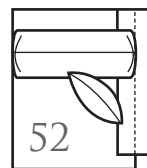

Overall Height	Overall Depth	Inside Depth	Arm Height	Seat Height	Seat Cushion
39	40	25	25	21	HR

Line Art To Scale
2061Series

Standard: Loose Pillow Back / 19" Accent Pillows	Semi-Attached Back Options Available
Standard Number of Accent Pillows Represented Below	Overall Width Will Vary Due To Certain Arm Options: English Arm: -3" Per Arm / Track Arm: -4" Per Arm

Scale: 1/4" = 1'

ONE ARM CORNER SOFA
-25 LAF CORNER SOFA
-24 RAF CORNER SOFA
Outside: 102W
Inside: 76W
COM: Z Seating: HR-3

-41 ARMLESS LOVESEAT

Outside: 48W
Inside: 48W
COM: O Seating: HR-2

ONE ARM SOFA
-23 LAF SOFA
-22 RAF SOFA
Outside: 85W
Inside: 71W
COM: W Seating: HR-3

-51 ARMLESS CHAIR

Outside: 27W
Inside: 27W
COM: J Seating: HR-1

ONE ARM LOVESEAT
-43 LAF LOVESEAT
-42 RAF LOVESEAT
Outside: 61W
Inside: 51W
COM: T Seating: HR-2

ONE ARM WEDGE LOVESEAT
-45 LEFT ARM WEDGE LOVESEAT
-44 RIGHT ARM WEDGE LOVESEAT
Outside: 68W
Inside: 51W
COM: Q Seating: HR-1

-32 CURVED CORNER

Outside: 72W
Inside: 25W
COM: N Seating: HR-1
Wall Depth: 50"

ONE ARM CHAIR
-53 LAF CHAIR
-52 RAF CHAIR
Outside: 37W
Inside: 25W
COM: L Seating: HR-1

ONE ARM CHAISE
-63 LAF CHAISE
-62 RAF CHAISE
Outside: 62D 37W
Inside: 46D 25W
COM: N Seating: HR-1