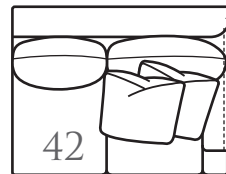

Overall Height	Overall Depth	Inside Depth	Arm Height	Seat Height	Seat Cushion
38	42	21	26	19	HR

Line Art To Scale
2051Series

Standard: Loose Pillow Back / 19" Accent Pillows	Semi-Attached Back Options Available
Standard Number of Accent Pillows Represented Below	Overall Width Will Vary Due To Certain Arm Options: Sloped Arm: -3" Per Arm

Scale: 1/4" = 1'

-10 SOFA

Outside: 84W
Inside: 69W
COM: T Seating: HR-3

-20 SOFA

Outside: 90W
Inside: 75W
COM: V Seating: HR-3

-70 SOFA

Outside: 84W
Inside: 69W
COM: T Seating: HR-2

-40 LOVESEAT

Outside: 61W
Inside: 46W
COM: P Seating: HR-2

-29 QUEEN SLEEPER

Outside: 84W
Inside: 69W
COM: U Seating: HR-3

ONE ARM SOFA

-23 LEFT ARM SOFA
-22 RIGHT ARM SOFA
Outside: 79W
Inside: 71W
COM: S Seating: HR-3

-50 CHAIR

Outside: 38W
Inside: 22W
COM: K Seating: HR-1

ONE ARM LOVESEAT

-43 LEFT ARM LOVESEAT
-42 RIGHT ARM LOVESEAT
Outside: 55W
Inside: 47W
COM: O Seating: HR-2

Also Available:

-56 SWIVEL CHAIR
(Skirted Base Only)