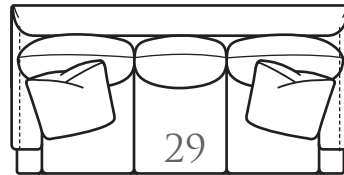

-29 QUEEN SLEEPER

Outside: 84W
Inside: 69W
COM: U Seating: HR-3