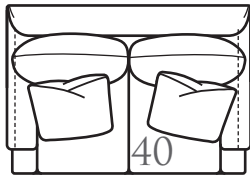

Overall Height	Overall Depth	Inside Depth	Arm Height	Seat Height	Seat Cushion
38	42	21	26	19	HR

Line Art To Scale
2051Series

Standard: Loose Pillow Back / 19" Accent Pillows	Semi-Attached Back Options Available
Standard Number of Accent Pillows Represented Below	Overall Width Will Vary Due To Certain Arm Options: Sloped Arm: -3" Per Arm

Scale: 1/4" = 1'

-10 SOFA

Outside: 84W
Inside: 69W
COM: T Seating: HR-3

-20 SOFA

Outside: 90W
Inside: 75W
COM: V Seating: HR-3

-70 SOFA

Outside: 84W
Inside: 69W
COM: T Seating: HR-2

-40 LOVESEAT

Outside: 61W
Inside: 46W
COM: P Seating: HR-2

-29 QUEEN SLEEPER

Outside: 84W
Inside: 69W
COM: U Seating: HR-3

ONE ARM SOFA

-23 LEFT ARM SOFA
-22 RIGHT ARM SOFA
Outside: 79W
Inside: 71W
COM: S Seating: HR-3