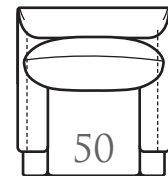

Overall Height	Overall Depth	Inside Depth	Arm Height	Seat Height	Seat Cushion
38	42	21	26	19	HR

Line Art To Scale
2051Series

Standard: Loose Pillow Back / 19" Accent Pillows	Semi-Attached Back Options Available
Standard Number of Accent Pillows Represented Below	Overall Width Will Vary Due To Certain Arm Options: Sloped Arm: -3" Per Arm

Scale: 1/4" = 1'

-10 SOFA

Outside: 84W
Inside: 69W
COM: T Seating: HR-3

-20 SOFA

Outside: 90W
Inside: 75W
COM: V Seating: HR-3

-70 SOFA

Outside: 84W
Inside: 69W
COM: T Seating: HR-2

-40 LOVESEAT

Outside: 61W
Inside: 46W
COM: P Seating: HR-2

-29 QUEEN SLEEPER

Outside: 84W
Inside: 69W
COM: U Seating: HR-3

ONE ARM SOFA

-23 LEFT ARM SOFA
-22 RIGHT ARM SOFA
Outside: 79W
Inside: 71W
COM: S Seating: HR-3

-50 CHAIR

Outside: 38W
Inside: 22W
COM: K Seating: HR-1

ONE ARM LOVESEAT

-43 LEFT ARM LOVESEAT
-42 RIGHT ARM LOVESEAT
Outside: 55W
Inside: 47W
COM: O Seating: HR-2

Also Available:

-56 SWIVEL CHAIR
(Skirted Base Only)