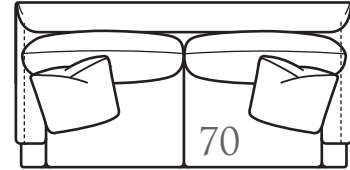

Overall Height	Overall Depth	Inside Depth	Arm Height	Seat Height	Seat Cushion
38	42	21	26	19	HR

Line Art To Scale
2051Series

Standard: Loose Pillow Back / 19" Accent Pillows	Semi-Attached Back Options Available
Standard Number of Accent Pillows Represented Below	Overall Width Will Vary Due To Certain Arm Options: Sloped Arm: -3" Per Arm

Scale: 1/4" = 1'

-10 SOFA

Outside: 84W
Inside: 69W
COM: T Seating: HR-3

-20 SOFA

Outside: 90W
Inside: 75W
COM: V Seating: HR-3

-70 SOFA

Outside: 84W
Inside: 69W
COM: T Seating: HR-2

-40 LOVESEAT