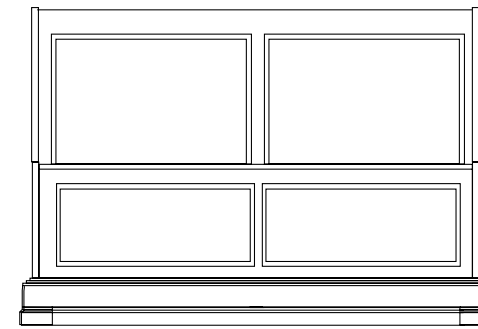

864-90-220 Sleigh Bed, 5/0 Queen

68 1/4W x 102 3/4D x 60 1/4H (173 x 261 x 153 cm)

Consists of:

- 864-90-221 5/0 Sleigh Headboard 68 1/4W x 18 1/4D x 60 1/4H (173 x 46 x 153 cm)
- 864-90-222 5/0 Sleigh Footboard 67 3/4W x 7D x 33 3/4H (172 x 18 x 86 cm)
- 864-90-223 5/0 Sleigh Rails w/CSS 78W x 3 1/2D x 11 1/2H (198 x 9 x 29 cm)

864-90-286 Sleigh bed, 6/6 King

84 3/4W x 103D x 60H (215 x 262 x 152 cm)

Consists of:

- 864-90-287 6/6 Sleigh Headboard 84 3/4W x 17 3/4D x 60H (215 x 45 x 152 cm)
- 864-90-288 6/6 Sleigh Footboard 84 3/4W x 7 1/4D x 33 1/2H (215 x 18 x 85 cm)
- 864-90-289 6/6 Sleigh Rails w/CSS 78W x 3 1/4D x 11 1/2H (198 x 8 x 29 cm)