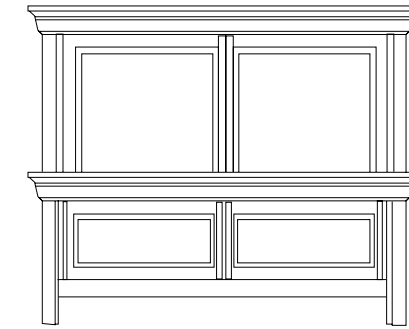

864-90-240 Panel Bed, 5/0 Queen

70W x 90D x 56H (178 x 229 x 142 cm)

Consists of:

- 864-90-241 5/0 Panel Headboard 69 3/8W x 4D x 56H (176 x 10 x 142 cm)
- 864-90-242 5/0 Panel Footboard 70W x 4D x 27 1/4H (178 x 10 x 69 cm)
- 864-90-243 5/0 Panel Rails w/CSS 82W x 1D x 7H (208 x 3 x 18 cm)

864-90-266 Panel Bed, 6/6 King

85 3/4W x 90D x 56H (218 x 229 x 142 cm)

Consists of:

- 864-90-267 6/6 Panel Headboard 85 3/4W x 4D x 56H (218 x 10 x 142 cm)
- 864-90-268 6/6 Panel Footboard 85 3/4W x 4D x 27H (218 x 10 x 69 cm)
- 864-90-269 6/6 Panel Rails w/CSS 82W x 1D x 8H (208 x 3 x 20 cm)