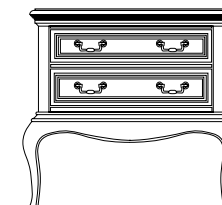

864-90-317 Bachelor Chest
Two drawers
37 1/4W x 21 1/4D x 34 1/4H (95 x 54 x 87 cm)