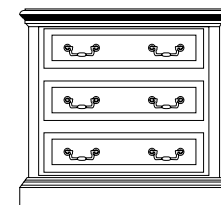

864-90-017 Bachelor Chest
Three drawers
36W x 19D x 34H (91 x 48 x 86 cm)