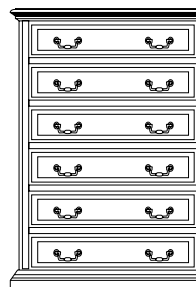

**864-90-008 Landscape Mirror**  
48 3/4W x 4 1/4D x 43H (124 x 11 x 109 cm)

**864-90-005 Jewelry Mirror**  
Mirror opens to reveal felt-lined interior with ring storage and necklace hooks.  
33W x 5D x 36H (84 x 13 x 91 cm)

**864-90-315 Round Drum Nightstand**  
One drawer; one door  
24" Diameter x 26H (61 x 66 cm)

**864-90-010 Drawer Chest**  
Six drawers  
41 3/4W x 18 1/4D x 60 1/4H (106 x 46 x 153 cm)

**864-50-110 Floor Mirror with Jewelry Storage**  
Attaches to the wall for stability; mirror opens to reveal felt-lined interior with ring storage, necklace hooks and pouches with velcro for jewelry storage.  
40W x 5 1/2D x 85H (102 x 14 x 216 cm)