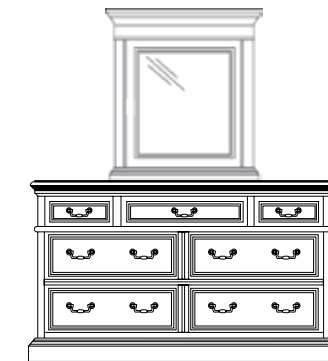

**864-90-007 Round Mirror**  
38" Diameter (97 cm)

**864-90-011 Mule Chest**  
Nine drawers  
54W x 19D x 42H (137 x 48 x 107 cm)

**864-90-013 Armoire**

Two wraparound doors open to reveal a clothing rod, two adjustable shelves, electrical outlet, and two interior drawers; two drawers.  
48W x 24D x 85 1/2H (122 x 61 x 212 cm)

**864-90-008 Landscape Mirror**  
48 3/4W x 4 1/4D x 43H (124 x 11 x 109 cm)

**864-90-005 Jewelry Mirror**  
Mirror opens to reveal felt-lined interior with ring storage and necklace hooks.  
33W x 5D x 36H (84 x 13 x 91 cm)