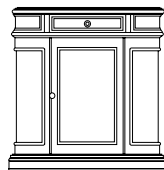

864-90-315 Round Drum Nightstand
One drawer; one door
24" Diameter x 26H (61 x 66 cm)