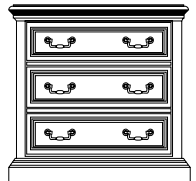

864-90-016 Nightstand
Three drawers
33 1/4W x 20D x 33H (84 x 51 x 84 cm)