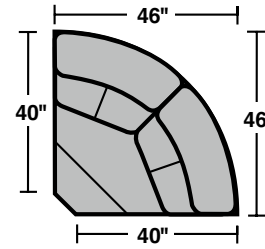

Triton
3098 Sectional – Motion Sofas/Sectionals

LAF = Left Arm Facing
RAF = Right Arm Facing

Components

3098-19
Armless Chair

3098-57
LAF Recliner

3098-58
RAF Recliner

3098-59
Armless Recliner

3098-57M
Power LAF Recliner

3098-58M
Power RAF Recliner

3098-59M
Power Armless Recliner

3098-23
Full Wedge

3098-70
Storage Wedge Arm

3098-72
Arm Console

Sample Configurations

Scale 1/4" = 1'