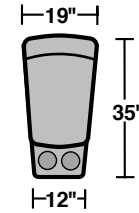

Triton
3098 Sectional – Motion Sofas/Sectionals

LAF = Left Arm Facing
RAF = Right Arm Facing

Components

3098-19
Armless Chair

3098-57
LAF Recliner

3098-58
RAF Recliner

3098-59
Armless Recliner

3098-57M
Power LAF Recliner

3098-58M
Power RAF Recliner

3098-59M
Power Armless Recliner

3098-23
Full Wedge

3098-70
Storage Wedge Arm

3098-72
Arm Console

Sample Configurations

Scale 1/4" = 1'