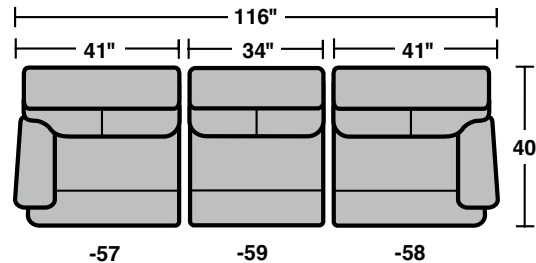

Triton
3098 Sectional – Motion Sofas/Sectionals

LAF = Left Arm Facing
RAF = Right Arm Facing

Components

3098-19
Armless Chair

3098-57
LAF Recliner

3098-58
RAF Recliner

3098-59
Armless Recliner

3098-57M
Power LAF Recliner

3098-58M
Power RAF Recliner

3098-59M
Power Armless Recliner

3098-23
Full Wedge

3098-70
Storage Wedge Arm

3098-72
Arm Console

Sample Configurations

Scale 1/4" = 1'