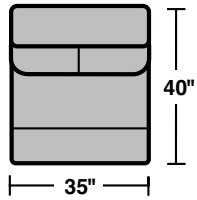

Triton
3098 Sectional – Motion Sofas/Sectionals

LAF = Left Arm Facing
RAF = Right Arm Facing

Components

3098-19
Armless Chair

3098-57
LAF Recliner

3098-58
RAF Recliner

3098-59
Armless Recliner

3098-57M
Power LAF Recliner

3098-58M
Power RAF Recliner

3098-59M
Power Armless Recliner

3098-23
Full Wedge

3098-70
Storage Wedge Arm

3098-72
Arm Console

Sample Configurations

Scale 1/4" = 1'