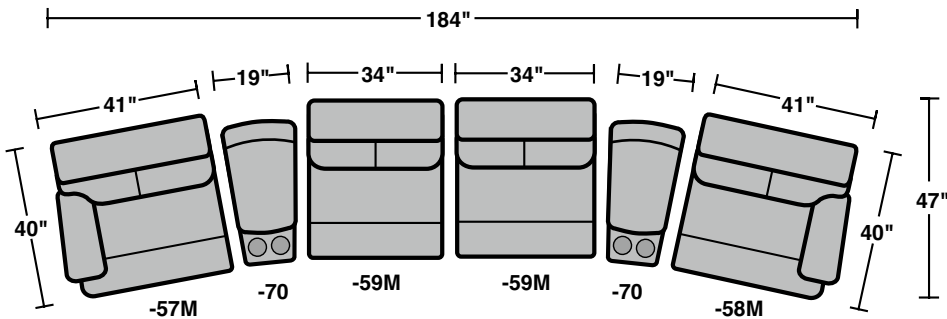

Triton
3098 Sectional – Motion Sofas/Sectionals

LAF = Left Arm Facing
RAF = Right Arm Facing

Components

3098-19
Armless Chair

3098-57
LAF Recliner

3098-58
RAF Recliner

3098-59
Armless Recliner

3098-57M
Power LAF Recliner

3098-58M
Power RAF Recliner

3098-59M
Power Armless Recliner

3098-23
Full Wedge

3098-70
Storage Wedge Arm

3098-72
Arm Console

Sample Configurations

Scale 1/4" = 1'