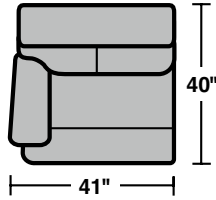

Triton
3098 Sectional – Motion Sofas/Sectionals

LAF = Left Arm Facing
RAF = Right Arm Facing

Components

3098-19
Armless Chair

3098-57
LAF Recliner

3098-58
RAF Recliner

3098-59
Armless Recliner

3098-57M
Power LAF Recliner

3098-58M
Power RAF Recliner

3098-59M
Power Armless Recliner

3098-23
Full Wedge

3098-70
Storage Wedge Arm

3098-72
Arm Console

Sample Configurations

Scale 1/4" = 1'