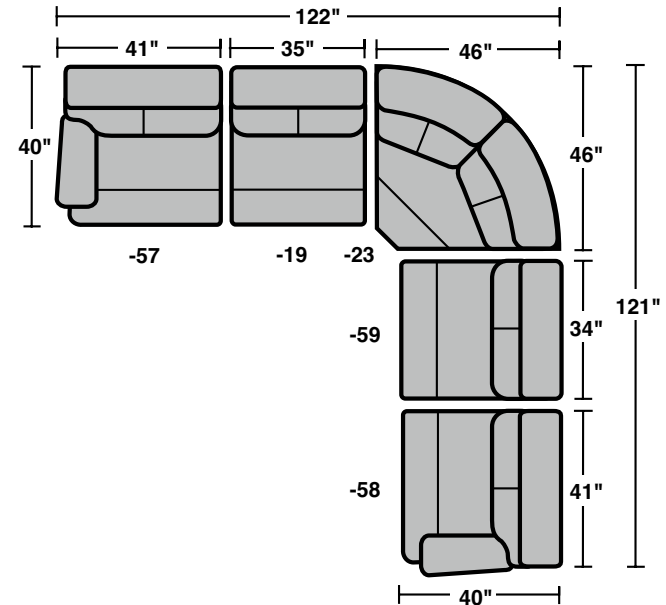

Triton
3098 Sectional – Motion Sofas/Sectionals

LAF = Left Arm Facing
RAF = Right Arm Facing

Components

3098-19
Armless Chair

3098-57
LAF Recliner

3098-58
RAF Recliner

3098-59
Armless Recliner

3098-57M
Power LAF Recliner

3098-58M
Power RAF Recliner

3098-59M
Power Armless Recliner

3098-23
Full Wedge

3098-70
Storage Wedge Arm

3098-72
Arm Console

Sample Configurations

Scale 1/4" = 1'