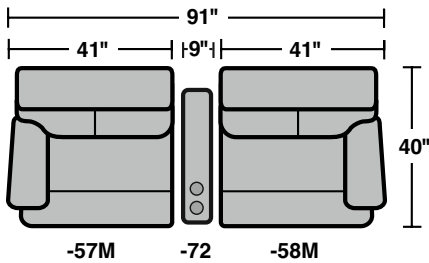

Triton
3098 Sectional – Motion Sofas/Sectionals

LAF = Left Arm Facing
RAF = Right Arm Facing

Components

3098-19
Armless Chair

3098-57
LAF Recliner

3098-58
RAF Recliner

3098-59
Armless Recliner

3098-57M
Power LAF Recliner

3098-58M
Power RAF Recliner

3098-59M
Power Armless Recliner

3098-23
Full Wedge

3098-70
Storage Wedge Arm

3098-72
Arm Console

Sample Configurations

Scale 1/4" = 1'