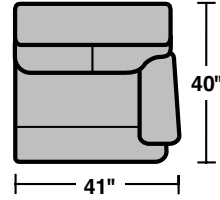

Triton
3098 Sectional – Motion Sofas/Sectionals

LAF = Left Arm Facing
RAF = Right Arm Facing

Components

3098-19
Armless Chair

3098-57
LAF Recliner

3098-58
RAF Recliner

3098-59
Armless Recliner

3098-57M
Power LAF Recliner

3098-58M
Power RAF Recliner

3098-59M
Power Armless Recliner

3098-23
Full Wedge

3098-70
Storage Wedge Arm

3098-72
Arm Console

Sample Configurations

Scale 1/4" = 1'