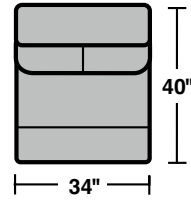

Triton
3098 Sectional – Motion Sofas/Sectionals

LAF = Left Arm Facing
RAF = Right Arm Facing

Components

3098-19
Armless Chair

3098-57
LAF Recliner

3098-58
RAF Recliner

3098-59
Armless Recliner

3098-57M
Power LAF Recliner

3098-58M
Power RAF Recliner

3098-59M
Power Armless Recliner

3098-23
Full Wedge

3098-70
Storage Wedge Arm

3098-72
Arm Console

Sample Configurations

Scale 1/4" = 1'