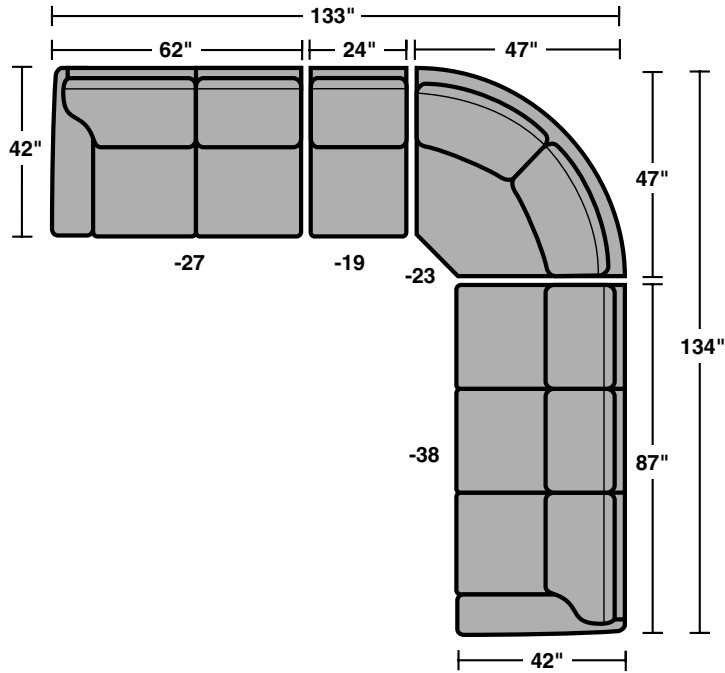

7321 & 7322 Sectionals Components & Configurations – *Sectionals | Conversation Sofas* Patterson

Components

LAF = Left Arm Facing
RAF = Right Arm Facing

7321-37 | 7322-37
LAF Sofa

7321-38 | 7322-38
RAF Sofa

7321-27 | 7322-27
LAF Love Seat

7321-28 | 7322-28
RAF Love Seat

7321-19 | 7322-19
Armless Chair

7321-23 | 7322-23
Full Wedge

Scale 1/4" = 1'

Rev. 12/14BR • Dimensions are subject to variance.

7321 & 7322 Sectionals Components & Configurations – *Sectionals | Conversation Sofas Patterson*

Sample Configurations

Scale 1/4" = 1'

Rev. 12/14BR • Dimensions are subject to variance.