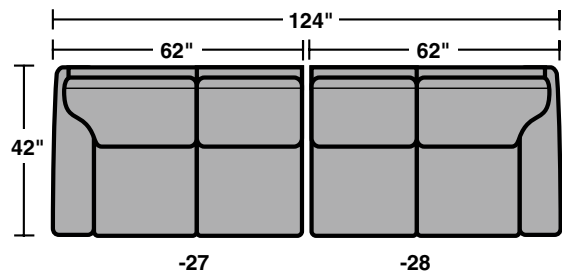

7321 & 7322 Sectionals Components & Configurations – *Sectionals | Conversation Sofas* Patterson

Components

LAF = Left Arm Facing
RAF = Right Arm Facing

7321-37 | 7322-37
LAF Sofa

7321-38 | 7322-38
RAF Sofa

7321-27 | 7322-27
LAF Love Seat

7321-28 | 7322-28
RAF Love Seat

7321-19 | 7322-19
Armless Chair

7321-23 | 7322-23
Full Wedge

Scale 1/4" = 1'

Rev. 12/14BR • Dimensions are subject to variance.

7321 & 7322 Sectionals Components & Configurations – *Sectionals | Conversation Sofas Patterson*

Sample Configurations

Scale 1/4" = 1'

Rev. 12/14BR • Dimensions are subject to variance.