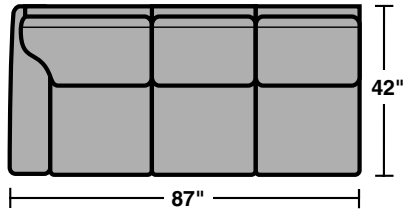

7321 & 7322 Sectionals Components & Configurations – *Sectionals | Conversation Sofas* Patterson

Components

LAF = Left Arm Facing
RAF = Right Arm Facing

7321-37 | 7322-37
LAF Sofa

7321-38 | 7322-38
RAF Sofa

7321-27 | 7322-27
LAF Love Seat

7321-28 | 7322-28
RAF Love Seat

7321-19 | 7322-19
Armless Chair

7321-23 | 7322-23
Full Wedge

Scale 1/4" = 1'

Rev. 12/14BR • Dimensions are subject to variance.

7321 & 7322 Sectionals Components & Configurations – *Sectionals | Conversation Sofas Patterson*

Sample Configurations

Scale 1/4" = 1'

Rev. 12/14BR • Dimensions are subject to variance.