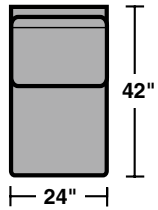

7321 & 7322 Sectionals Components & Configurations – *Sectionals | Conversation Sofas* Patterson

Components

LAF = Left Arm Facing
RAF = Right Arm Facing

7321-37 | 7322-37
LAF Sofa

7321-38 | 7322-38
RAF Sofa

7321-27 | 7322-27
LAF Love Seat

7321-28 | 7322-28
RAF Love Seat

7321-19 | 7322-19
Armless Chair

7321-23 | 7322-23
Full Wedge

Scale 1/4" = 1'

Rev. 12/14BR • Dimensions are subject to variance.

7321 & 7322 Sectionals Components & Configurations – *Sectionals | Conversation Sofas Patterson*

Sample Configurations

Scale 1/4" = 1'

Rev. 12/14BR • Dimensions are subject to variance.