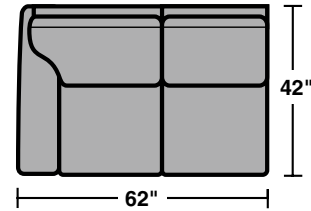

7321 & 7322 Sectionals Components & Configurations – *Sectionals | Conversation Sofas* Patterson

Components

LAF = Left Arm Facing
RAF = Right Arm Facing

7321-37 | 7322-37
LAF Sofa

7321-38 | 7322-38
RAF Sofa

7321-27 | 7322-27
LAF Love Seat

7321-28 | 7322-28
RAF Love Seat

7321-19 | 7322-19
Armless Chair

7321-23 | 7322-23
Full Wedge

Scale 1/4" = 1'

Rev. 12/14BR • Dimensions are subject to variance.

7321 & 7322 Sectionals Components & Configurations – *Sectionals | Conversation Sofas Patterson*

Sample Configurations

Scale 1/4" = 1'

Rev. 12/14BR • Dimensions are subject to variance.