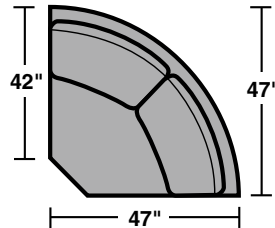

7321 & 7322 Sectionals Components & Configurations – *Sectionals | Conversation Sofas* Patterson

Components

LAF = Left Arm Facing
RAF = Right Arm Facing

7321-37 | 7322-37
LAF Sofa

7321-38 | 7322-38
RAF Sofa

7321-27 | 7322-27
LAF Love Seat

7321-28 | 7322-28
RAF Love Seat

7321-19 | 7322-19
Armless Chair

7321-23 | 7322-23
Full Wedge

Scale 1/4" = 1'

Rev. 12/14BR • Dimensions are subject to variance.

7321 & 7322 Sectionals Components & Configurations – *Sectionals | Conversation Sofas Patterson*

Sample Configurations

Scale 1/4" = 1'

Rev. 12/14BR • Dimensions are subject to variance.