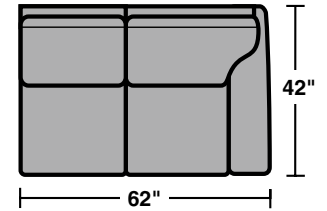

7321 & 7322 Sectionals Components & Configurations – *Sectionals | Conversation Sofas* Patterson

Components

LAF = Left Arm Facing
RAF = Right Arm Facing

7321-37 | 7322-37
LAF Sofa

7321-38 | 7322-38
RAF Sofa

7321-27 | 7322-27
LAF Love Seat

7321-28 | 7322-28
RAF Love Seat

7321-19 | 7322-19
Armless Chair

7321-23 | 7322-23
Full Wedge

Scale 1/4" = 1'

Rev. 12/14BR • Dimensions are subject to variance.

7321 & 7322 Sectionals Components & Configurations – *Sectionals | Conversation Sofas Patterson*

Sample Configurations

Scale 1/4" = 1'

Rev. 12/14BR • Dimensions are subject to variance.