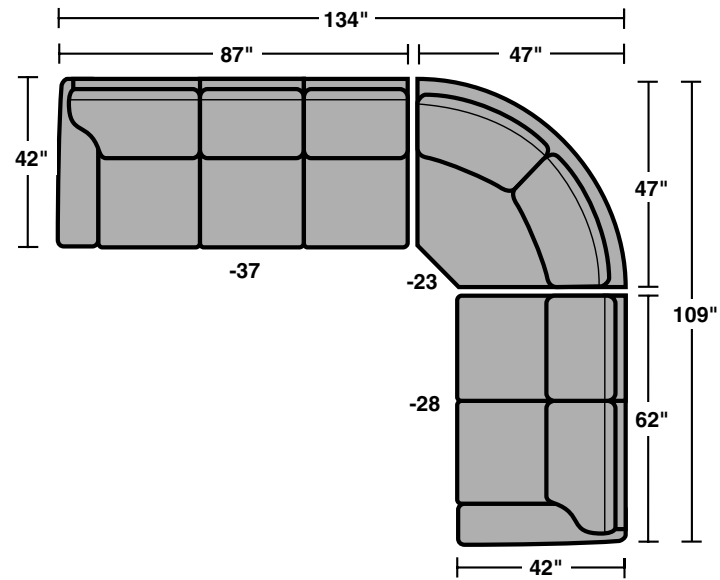

7321 & 7322 Sectionals Components & Configurations – *Sectionals | Conversation Sofas* Patterson

Components

LAF = Left Arm Facing
RAF = Right Arm Facing

7321-37 | 7322-37
LAF Sofa

7321-38 | 7322-38
RAF Sofa

7321-27 | 7322-27
LAF Love Seat

7321-28 | 7322-28
RAF Love Seat

7321-19 | 7322-19
Armless Chair

7321-23 | 7322-23
Full Wedge

Scale 1/4" = 1'

Rev. 12/14BR • Dimensions are subject to variance.

7321 & 7322 Sectionals Components & Configurations – *Sectionals | Conversation Sofas Patterson*

Sample Configurations

Scale 1/4" = 1'

Rev. 12/14BR • Dimensions are subject to variance.