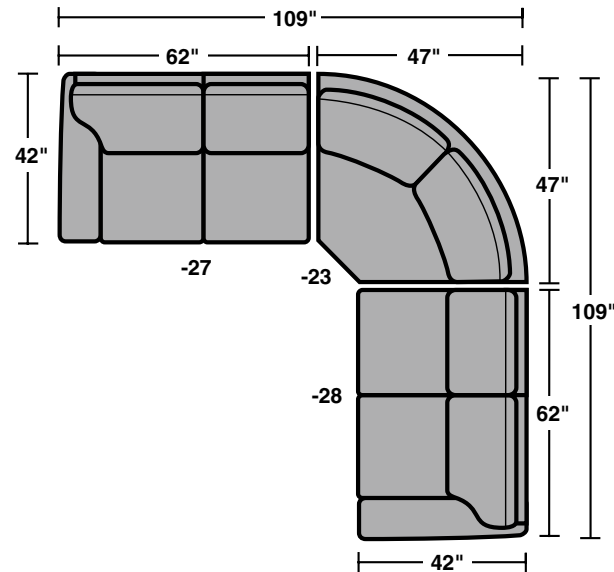

7321 & 7322 Sectionals Components & Configurations – *Sectionals | Conversation Sofas* Patterson

Components

LAF = Left Arm Facing
RAF = Right Arm Facing

7321-37 | 7322-37
LAF Sofa

7321-38 | 7322-38
RAF Sofa

7321-27 | 7322-27
LAF Love Seat

7321-28 | 7322-28
RAF Love Seat

7321-19 | 7322-19
Armless Chair

7321-23 | 7322-23
Full Wedge

Scale 1/4" = 1'

Rev. 12/14BR • Dimensions are subject to variance.

7321 & 7322 Sectionals Components & Configurations – *Sectionals | Conversation Sofas Patterson*

Sample Configurations

Scale 1/4" = 1'

Rev. 12/14BR • Dimensions are subject to variance.