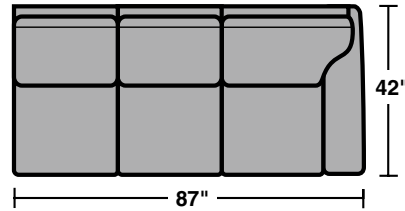

7321 & 7322 Sectionals Components & Configurations – *Sectionals | Conversation Sofas* Patterson

Components

LAF = Left Arm Facing
RAF = Right Arm Facing

7321-37 | 7322-37
LAF Sofa

7321-38 | 7322-38
RAF Sofa

7321-27 | 7322-27
LAF Love Seat

7321-28 | 7322-28
RAF Love Seat

7321-19 | 7322-19
Armless Chair

7321-23 | 7322-23
Full Wedge

Scale 1/4" = 1'

Rev. 12/14BR • Dimensions are subject to variance.

7321 & 7322 Sectionals Components & Configurations – *Sectionals | Conversation Sofas Patterson*

Sample Configurations

Scale 1/4" = 1'

Rev. 12/14BR • Dimensions are subject to variance.