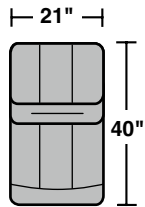

LATTITUDES™

collection by  Flexsteel.

Components

LAF = Left Arm Facing • RAF = Right Arm Facing

1210-274
LAF Reclining Love Seat
1210-65P
LAF Power Reclining
Love Seat

1210-284
RAF Reclining Love Seat
1210-66P
RAF Power Reclining
Love Seat

1210-57
LAF Recliner
1210-57P
LAF Power Recliner

1210-58
RAF Recliner
1210-58P
RAF Power Recliner

1210-59
Armless Recliner
1210-59P
Armless Power Recliner

1210-19
Armless Chair

1210-23
Full Wedge

1210-222
Large Half Wedge

1210-70
Wedge Arm

1210-72
Arm Console

Scale 1/4"=1'

1210 Crosstown Sectional

Components & Configurations

Dimensions are subject to variance.
Options are subject to change without notice.
© Flexsteel Industries, Inc. • Rev. 10/14

1210 Crosstown Sectional

Components & Configurations

Sample Configurations

LATTITUDES[™]
collection by  Flexsteel.

Scale 1/4"=1'

Dimensions are subject to variance.
Options are subject to change without notice.
© Flexsteel Industries, Inc. • Rev. 10/14