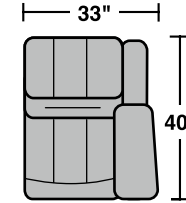

LATTITUDES™

collection by  Flexsteel.

Components

LAF = Left Arm Facing • RAF = Right Arm Facing

1210-274
LAF Reclining Love Seat
1210-65P
LAF Power Reclining
Love Seat

1210-284
RAF Reclining Love Seat
1210-66P
RAF Power Reclining
Love Seat

1210-57
LAF Recliner
1210-57P
LAF Power Recliner

1210-58
RAF Recliner
1210-58P
RAF Power Recliner

1210-59
Armless Recliner
1210-59P
Armless Power Recliner

1210-19
Armless Chair

1210-23
Full Wedge

1210-222
Large Half Wedge

1210-70
Wedge Arm

1210-72
Arm Console

Scale 1/4"=1'

1210 Crosstown Sectional

Components & Configurations

Dimensions are subject to variance.
Options are subject to change without notice.
© Flexsteel Industries, Inc. • Rev. 10/14

1210 Crosstown Sectional

Components & Configurations

Sample Configurations

LATTITUDES[™]
collection by  Flexsteel.

Scale 1/4"=1'

Dimensions are subject to variance.
Options are subject to change without notice.
© Flexsteel Industries, Inc. • Rev. 10/14