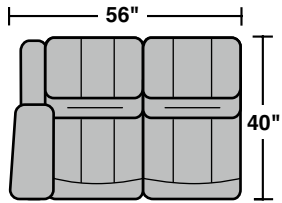

LATTITUDES™

collection by  Flexsteel.

Components

LAF = Left Arm Facing • RAF = Right Arm Facing

1210-274
LAF Reclining Love Seat
1210-65P
LAF Power Reclining
Love Seat

1210-284
RAF Reclining Love Seat
1210-66P
RAF Power Reclining
Love Seat

1210-57
LAF Recliner
1210-57P
LAF Power Recliner

1210-58
RAF Recliner
1210-58P
RAF Power Recliner

1210-59
Armless Recliner
1210-59P
Armless Power Recliner

1210-19
Armless Chair

1210-23
Full Wedge

1210-222
Large Half Wedge

1210-70
Wedge Arm

1210-72
Arm Console

Scale 1/4"=1'

1210 Crosstown Sectional

Components & Configurations

Dimensions are subject to variance.
Options are subject to change without notice.
© Flexsteel Industries, Inc. • Rev. 10/14

1210 Crosstown Sectional

Components & Configurations

Sample Configurations

LATTITUDES[™]
collection by  Flexsteel.

Scale 1/4"=1'

Dimensions are subject to variance.
Options are subject to change without notice.
© Flexsteel Industries, Inc. • Rev. 10/14