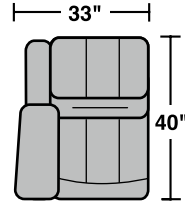

LATTITUDES™

collection by  Flexsteel.

Components

LAF = Left Arm Facing • RAF = Right Arm Facing

1210-274
LAF Reclining Love Seat
1210-65P
LAF Power Reclining
Love Seat

1210-284
RAF Reclining Love Seat
1210-66P
RAF Power Reclining
Love Seat

1210-57
LAF Recliner
1210-57P
LAF Power Recliner

1210-58
RAF Recliner
1210-58P
RAF Power Recliner

1210-59
Armless Recliner
1210-59P
Armless Power Recliner

1210-19
Armless Chair

1210-23
Full Wedge

1210-222
Large Half Wedge

1210-70
Wedge Arm

1210-72
Arm Console

Scale 1/4"=1'

1210 Crosstown Sectional

Components & Configurations

Dimensions are subject to variance.
Options are subject to change without notice.
© Flexsteel Industries, Inc. • Rev. 10/14

1210 Crosstown Sectional

Components & Configurations

Sample Configurations

LATTITUDES[™]
collection by  Flexsteel.

Scale 1/4"=1'

Dimensions are subject to variance.
Options are subject to change without notice.
© Flexsteel Industries, Inc. • Rev. 10/14