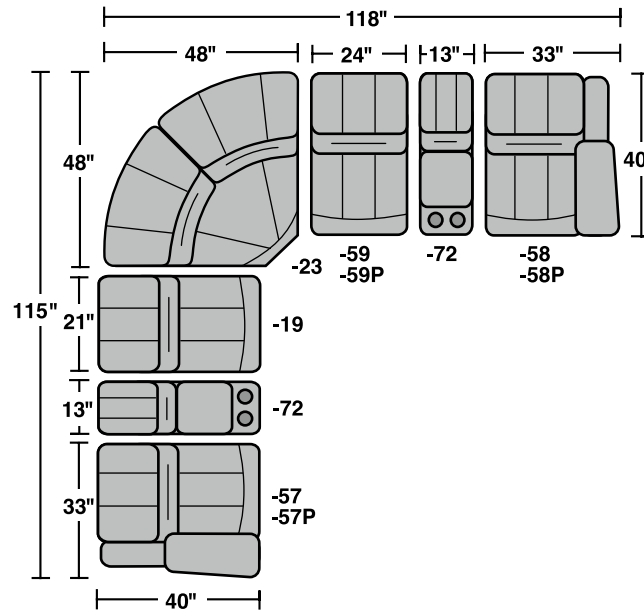

LATTITUDES™

collection by  Flexsteel.

Components

LAF = Left Arm Facing • RAF = Right Arm Facing

1210-274
LAF Reclining Love Seat
1210-65P
LAF Power Reclining
Love Seat

1210-284
RAF Reclining Love Seat
1210-66P
RAF Power Reclining
Love Seat

1210-57
LAF Recliner
1210-57P
LAF Power Recliner

1210-58
RAF Recliner
1210-58P
RAF Power Recliner

1210-59
Armless Recliner
1210-59P
Armless Power Recliner

1210-19
Armless Chair

1210-23
Full Wedge

1210-222
Large Half Wedge

1210-70
Wedge Arm

1210-72
Arm Console

Scale 1/4"=1'

1210 Crosstown Sectional

Components & Configurations

Dimensions are subject to variance.
Options are subject to change without notice.
© Flexsteel Industries, Inc. • Rev. 10/14

1210 Crosstown Sectional

Components & Configurations

Sample Configurations

LATTITUDES[™]
collection by  Flexsteel.

Scale 1/4"=1'

Dimensions are subject to variance.
Options are subject to change without notice.
© Flexsteel Industries, Inc. • Rev. 10/14