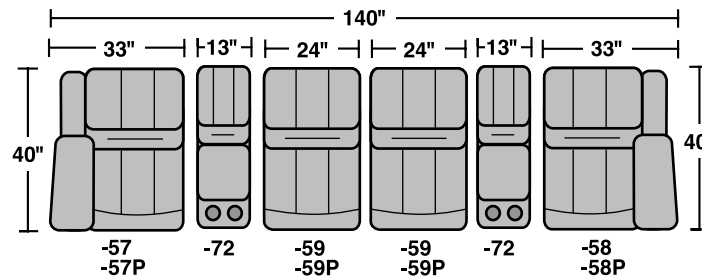

LATTITUDES™

collection by  Flexsteel.

Components

LAF = Left Arm Facing • RAF = Right Arm Facing

1210-274
LAF Reclining Love Seat
1210-65P
LAF Power Reclining
Love Seat

1210-284
RAF Reclining Love Seat
1210-66P
RAF Power Reclining
Love Seat

1210-57
LAF Recliner
1210-57P
LAF Power Recliner

1210-58
RAF Recliner
1210-58P
RAF Power Recliner

1210-59
Armless Recliner
1210-59P
Armless Power Recliner

1210-19
Armless Chair

1210-23
Full Wedge

1210-222
Large Half Wedge

1210-70
Wedge Arm

1210-72
Arm Console

Scale 1/4"=1'

1210 Crosstown Sectional

Components & Configurations

Dimensions are subject to variance.
Options are subject to change without notice.
© Flexsteel Industries, Inc. • Rev. 10/14

1210 Crosstown Sectional

Components & Configurations

Sample Configurations

LATTITUDES[™]
collection by  Flexsteel.

Scale 1/4"=1'

Dimensions are subject to variance.
Options are subject to change without notice.
© Flexsteel Industries, Inc. • Rev. 10/14