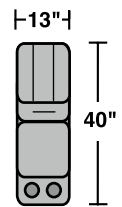

LATTITUDES™

collection by  Flexsteel.

Components

LAF = Left Arm Facing • RAF = Right Arm Facing

1210-274
LAF Reclining Love Seat
1210-65P
LAF Power Reclining
Love Seat

1210-284
RAF Reclining Love Seat
1210-66P
RAF Power Reclining
Love Seat

1210-57
LAF Recliner
1210-57P
LAF Power Recliner

1210-58
RAF Recliner
1210-58P
RAF Power Recliner

1210-59
Armless Recliner
1210-59P
Armless Power Recliner

1210-19
Armless Chair

1210-23
Full Wedge

1210-222
Large Half Wedge

1210-70
Wedge Arm

1210-72
Arm Console

Scale 1/4"=1'

1210 Crosstown Sectional

Components & Configurations

Dimensions are subject to variance.
Options are subject to change without notice.
© Flexsteel Industries, Inc. • Rev. 10/14

1210 Crosstown Sectional

Components & Configurations

Sample Configurations

LATTITUDES[™]
collection by  Flexsteel.

Scale 1/4"=1'

Dimensions are subject to variance.
Options are subject to change without notice.
© Flexsteel Industries, Inc. • Rev. 10/14