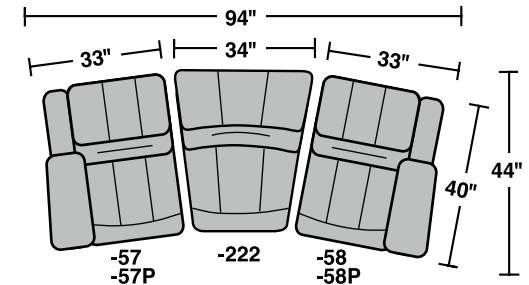

LATTITUDES™

collection by  Flexsteel.

Components

LAF = Left Arm Facing • RAF = Right Arm Facing

1210-274
LAF Reclining Love Seat
1210-65P
LAF Power Reclining
Love Seat

1210-284
RAF Reclining Love Seat
1210-66P
RAF Power Reclining
Love Seat

1210-57
LAF Recliner
1210-57P
LAF Power Recliner

1210-58
RAF Recliner
1210-58P
RAF Power Recliner

1210-59
Armless Recliner
1210-59P
Armless Power Recliner

1210-19
Armless Chair

1210-23
Full Wedge

1210-222
Large Half Wedge

1210-70
Wedge Arm

1210-72
Arm Console

Scale 1/4"=1'

1210 Crosstown Sectional

Components & Configurations

Dimensions are subject to variance.
Options are subject to change without notice.
© Flexsteel Industries, Inc. • Rev. 10/14

1210 Crosstown Sectional

Components & Configurations

Sample Configurations

LATTITUDES[™]
collection by  Flexsteel.

Scale 1/4"=1'

Dimensions are subject to variance.
Options are subject to change without notice.
© Flexsteel Industries, Inc. • Rev. 10/14