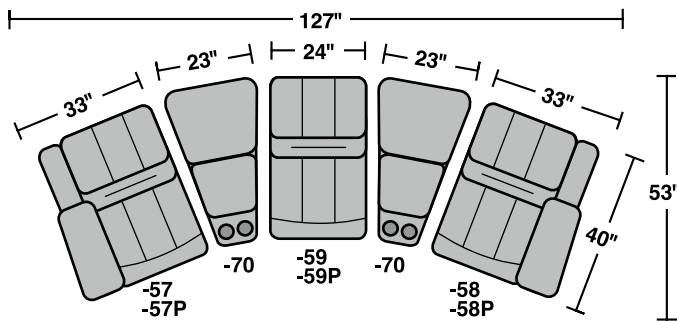

LATTITUDES™

collection by  Flexsteel.

Components

LAF = Left Arm Facing • RAF = Right Arm Facing

1210-274
LAF Reclining Love Seat
1210-65P
LAF Power Reclining
Love Seat

1210-284
RAF Reclining Love Seat
1210-66P
RAF Power Reclining
Love Seat

1210-57
LAF Recliner
1210-57P
LAF Power Recliner

1210-58
RAF Recliner
1210-58P
RAF Power Recliner

1210-59
Armless Recliner
1210-59P
Armless Power Recliner

1210-19
Armless Chair

1210-23
Full Wedge

1210-222
Large Half Wedge

1210-70
Wedge Arm

1210-72
Arm Console

Scale 1/4"=1'

1210 Crosstown Sectional

Components & Configurations

Dimensions are subject to variance.
Options are subject to change without notice.
© Flexsteel Industries, Inc. • Rev. 10/14

1210 Crosstown Sectional

Components & Configurations

Sample Configurations

LATTITUDES[™]
collection by  Flexsteel.

Scale 1/4"=1'

Dimensions are subject to variance.
Options are subject to change without notice.
© Flexsteel Industries, Inc. • Rev. 10/14