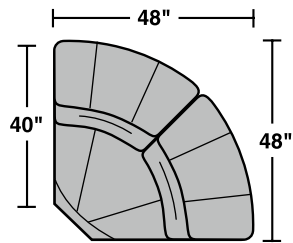

LATTITUDES™

collection by  Flexsteel.

Components

LAF = Left Arm Facing • RAF = Right Arm Facing

1210-274
LAF Reclining Love Seat
1210-65P
LAF Power Reclining
Love Seat

1210-284
RAF Reclining Love Seat
1210-66P
RAF Power Reclining
Love Seat

1210-57
LAF Recliner
1210-57P
LAF Power Recliner

1210-58
RAF Recliner
1210-58P
RAF Power Recliner

1210-59
Armless Recliner
1210-59P
Armless Power Recliner

1210-19
Armless Chair

1210-23
Full Wedge

1210-222
Large Half Wedge

1210-70
Wedge Arm

1210-72
Arm Console

Scale 1/4"=1'

1210 Crosstown Sectional

Components & Configurations

Dimensions are subject to variance.
Options are subject to change without notice.
© Flexsteel Industries, Inc. • Rev. 10/14

1210 Crosstown Sectional

Components & Configurations

Sample Configurations

LATTITUDES[™]
collection by  Flexsteel.

Scale 1/4"=1'

Dimensions are subject to variance.
Options are subject to change without notice.
© Flexsteel Industries, Inc. • Rev. 10/14