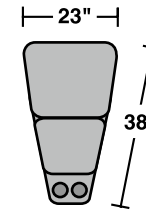

LATTITUDES™

collection by  Flexsteel.

Components

LAF = Left Arm Facing • RAF = Right Arm Facing

1210-274
LAF Reclining Love Seat
1210-65P
LAF Power Reclining
Love Seat

1210-284
RAF Reclining Love Seat
1210-66P
RAF Power Reclining
Love Seat

1210-57
LAF Recliner
1210-57P
LAF Power Recliner

1210-58
RAF Recliner
1210-58P
RAF Power Recliner

1210-59
Armless Recliner
1210-59P
Armless Power Recliner

1210-19
Armless Chair

1210-23
Full Wedge

1210-222
Large Half Wedge

1210-70
Wedge Arm

1210-72
Arm Console

Scale 1/4"=1'

1210 Crosstown Sectional

Components & Configurations

Dimensions are subject to variance.
Options are subject to change without notice.
© Flexsteel Industries, Inc. • Rev. 10/14

1210 Crosstown Sectional

Components & Configurations

Sample Configurations

LATTITUDES[™]
collection by  Flexsteel.

Scale 1/4"=1'

Dimensions are subject to variance.
Options are subject to change without notice.
© Flexsteel Industries, Inc. • Rev. 10/14