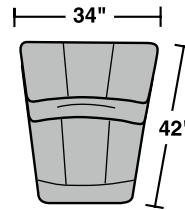

LATTITUDES™

collection by  Flexsteel.

Components

LAF = Left Arm Facing • RAF = Right Arm Facing

1210-274
LAF Reclining Love Seat
1210-65P
LAF Power Reclining
Love Seat

1210-284
RAF Reclining Love Seat
1210-66P
RAF Power Reclining
Love Seat

1210-57
LAF Recliner
1210-57P
LAF Power Recliner

1210-58
RAF Recliner
1210-58P
RAF Power Recliner

1210-59
Armless Recliner
1210-59P
Armless Power Recliner

1210-19
Armless Chair

1210-23
Full Wedge

1210-222
Large Half Wedge

1210-70
Wedge Arm

1210-72
Arm Console

Scale 1/4"=1'

1210 Crosstown Sectional

Components & Configurations

Dimensions are subject to variance.
Options are subject to change without notice.
© Flexsteel Industries, Inc. • Rev. 10/14

1210 Crosstown Sectional

Components & Configurations

Sample Configurations

LATTITUDES[™]
collection by  Flexsteel.

Scale 1/4"=1'

Dimensions are subject to variance.
Options are subject to change without notice.
© Flexsteel Industries, Inc. • Rev. 10/14