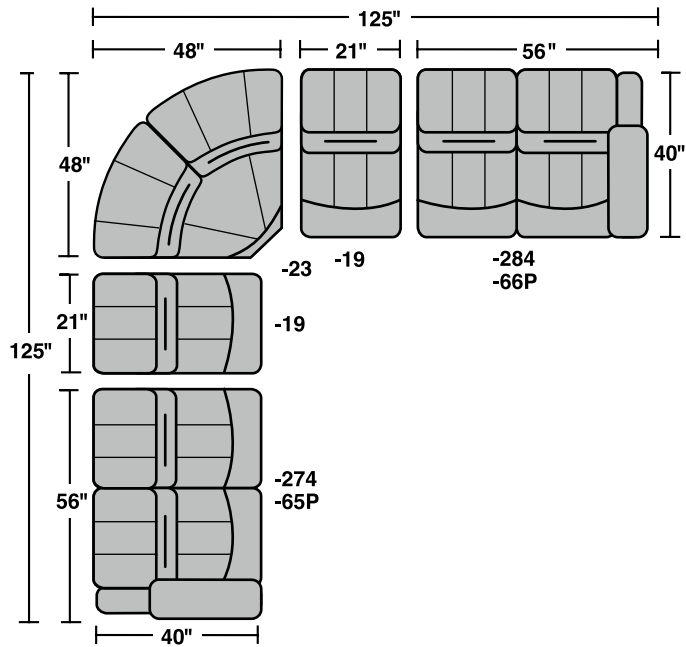

LATTITUDES™

collection by  Flexsteel.

Components

LAF = Left Arm Facing • RAF = Right Arm Facing

1210-274
LAF Reclining Love Seat
1210-65P
LAF Power Reclining
Love Seat

1210-284
RAF Reclining Love Seat
1210-66P
RAF Power Reclining
Love Seat

1210-57
LAF Recliner
1210-57P
LAF Power Recliner

1210-58
RAF Recliner
1210-58P
RAF Power Recliner

1210-59
Armless Recliner
1210-59P
Armless Power Recliner

1210-19
Armless Chair

1210-23
Full Wedge

1210-222
Large Half Wedge

1210-70
Wedge Arm

1210-72
Arm Console

Scale 1/4"=1'

1210 Crosstown Sectional

Components & Configurations

Dimensions are subject to variance.
Options are subject to change without notice.
© Flexsteel Industries, Inc. • Rev. 10/14

1210 Crosstown Sectional

Components & Configurations

Sample Configurations

LATTITUDES[™]
collection by  Flexsteel.

Scale 1/4"=1'

Dimensions are subject to variance.
Options are subject to change without notice.
© Flexsteel Industries, Inc. • Rev. 10/14