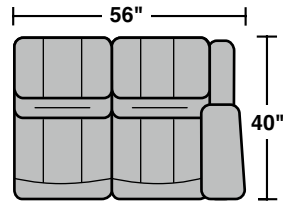

LATTITUDES™

collection by  Flexsteel.

Components

LAF = Left Arm Facing • RAF = Right Arm Facing

1210-274
LAF Reclining Love Seat
1210-65P
LAF Power Reclining
Love Seat

1210-284
RAF Reclining Love Seat
1210-66P
RAF Power Reclining
Love Seat

1210-57
LAF Recliner
1210-57P
LAF Power Recliner

1210-58
RAF Recliner
1210-58P
RAF Power Recliner

1210-59
Armless Recliner
1210-59P
Armless Power Recliner

1210-19
Armless Chair

1210-23
Full Wedge

1210-222
Large Half Wedge

1210-70
Wedge Arm

1210-72
Arm Console

Scale 1/4"=1'

1210 Crosstown Sectional

Components & Configurations

Dimensions are subject to variance.
Options are subject to change without notice.
© Flexsteel Industries, Inc. • Rev. 10/14

1210 Crosstown Sectional

Components & Configurations

Sample Configurations

LATTITUDES[™]
collection by  Flexsteel.

Scale 1/4"=1'

Dimensions are subject to variance.
Options are subject to change without notice.
© Flexsteel Industries, Inc. • Rev. 10/14