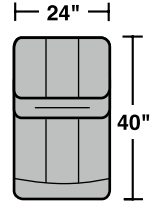

LATTITUDES™

collection by  Flexsteel.

Components

LAF = Left Arm Facing • RAF = Right Arm Facing

1210-274
LAF Reclining Love Seat
1210-65P
LAF Power Reclining
Love Seat

1210-284
RAF Reclining Love Seat
1210-66P
RAF Power Reclining
Love Seat

1210-57
LAF Recliner
1210-57P
LAF Power Recliner

1210-58
RAF Recliner
1210-58P
RAF Power Recliner

1210-59
Armless Recliner
1210-59P
Armless Power Recliner

1210-19
Armless Chair

1210-23
Full Wedge

1210-222
Large Half Wedge

1210-70
Wedge Arm

1210-72
Arm Console

Scale 1/4"=1'

1210 Crosstown Sectional

Components & Configurations

Dimensions are subject to variance.
Options are subject to change without notice.
© Flexsteel Industries, Inc. • Rev. 10/14

1210 Crosstown Sectional

Components & Configurations

Sample Configurations

LATTITUDES[™]
collection by  Flexsteel.

Scale 1/4"=1'

Dimensions are subject to variance.
Options are subject to change without notice.
© Flexsteel Industries, Inc. • Rev. 10/14