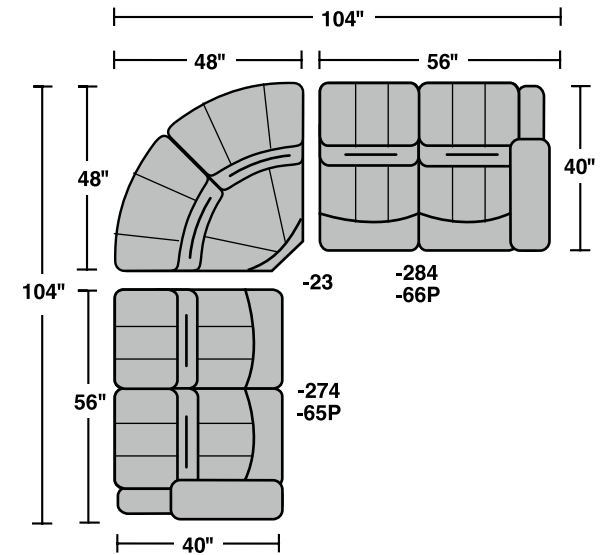

LATTITUDES™

collection by  Flexsteel.

Components

LAF = Left Arm Facing • RAF = Right Arm Facing

1210-274
LAF Reclining Love Seat
1210-65P
LAF Power Reclining
Love Seat

1210-284
RAF Reclining Love Seat
1210-66P
RAF Power Reclining
Love Seat

1210-57
LAF Recliner
1210-57P
LAF Power Recliner

1210-58
RAF Recliner
1210-58P
RAF Power Recliner

1210-59
Armless Recliner
1210-59P
Armless Power Recliner

1210-19
Armless Chair

1210-23
Full Wedge

1210-222
Large Half Wedge

1210-70
Wedge Arm

1210-72
Arm Console

Scale 1/4"=1'

1210 Crosstown Sectional

Components & Configurations

Dimensions are subject to variance.
Options are subject to change without notice.
© Flexsteel Industries, Inc. • Rev. 10/14

1210 Crosstown Sectional

Components & Configurations

Sample Configurations

LATTITUDES[™]
collection by  Flexsteel.

Scale 1/4"=1'

Dimensions are subject to variance.
Options are subject to change without notice.
© Flexsteel Industries, Inc. • Rev. 10/14