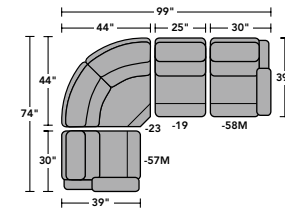

SAMPLE CONFIGURATIONS

All power styles are available with or without power headrests. A dual USB port on the power buttons of styles with arms is optional on styles without power headrests.

Styles with arms and power headrests come standard with a USB port on the power buttons.

Dimensions are in inches and are subject to variance. Options subject to change without notice.

FLEXSTEEL®
HOME