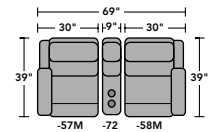

SAMPLE CONFIGURATIONS

All power styles are available with or without power headrests. A dual USB port on the power buttons of styles with arms is optional on styles without power headrests.

Styles with arms and power headrests come standard with a USB port on the power buttons.

Dimensions are in inches and are subject to variance. Options subject to change without notice.

FLEXSTEEL®
HOME