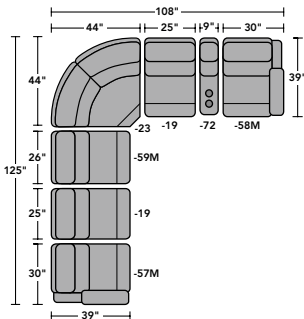

40H 84W 39D

19SH 74SW 21SD 24AH 67OD 5WC

2900-601 | 3900-601

Reclining Loveseat
with Console

2900-601M | 3900-601M

Power Reclining

Loveseat with Console

2900-601H | 3900-601H

Power Reclining

Loveseat with Console and
Power Headrests

40H 72W 39D

19SH 62SW 21SD 24AH 67OD 5WC

2900-60 | 3900-60

Reclining Loveseat

2900-60M | 3900-60M

Power Reclining

Loveseat

2900-60H | 3900-60H

Power Reclining

Loveseat with

Power Headrests

40H 60W 39D

19SH 48SW 21SD 24AH 67OD 5WC

2900-50 | 3900-50

Recliner

2900-50M | 3900-50M

Power Recliner

2900-50H | 3900-50H

Power Recliner with
Power Headrest

41H 33W 40D

19SH 22SW 21SD 24AH 66OD 5WC

Rocking Recliner, Power Rocking
Recliner, & Swivel Gliding Recliner
also available

2900-19 | 3900-19

Armless Chair

40H 25W 39D

19SH 26SW 21SD

2900-23 | 3900-23

Full Wedge

40H 44W 44D

19SH 38SW 23SD

2900-57 | 3900-57

LAF Recliner

2900-57M | 3900-57M

LAF Power Recliner

2900-57H | 3900-57H

LAF Power Recliner
with Power Headrest

40H 30W 39D

19SH 25SW 21SD 24AH 67OD 5WC

2900-58 | 3900-58

RAF Recliner

2900-58M | 3900-58M

RAF Power Recliner

2900-58H | 3900-58H

RAF Power Recliner
with Power Headrest

40H 30W 39D

19SH 25SW 21SD 24AH 67OD 5WC

2900-59 | 3900-59

Armless Recliner

2900-59M | 3900-59M

Armless Power Recliner

2900-59H | 3900-59H

Armless Power Recliner
with Power Headrest

40H 26W 39D

19SH 26SW 21SD 67OD 5WC

2900-72 | 3900-72

Straight Console

41H 9W 38D

SAMPLE CONFIGURATIONS

All power styles are available with or without power headrests. A dual USB port on the power buttons of styles with arms is optional on styles without power headrests.

Styles with arms and power headrests come standard with a USB port on the power buttons.

Dimensions are in inches and are subject to variance. Options subject to change without notice.

FLEXSTEEL®
HOME