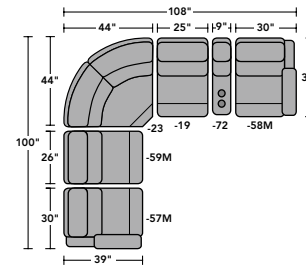

SAMPLE CONFIGURATIONS

All power styles are available with or without power headrests. A dual USB port on the power buttons of styles with arms is optional on styles without power headrests.

Styles with arms and power headrests come standard with a USB port on the power buttons.

Dimensions are in inches and are subject to variance. Options subject to change without notice.

FLEXSTEEL®
HOME