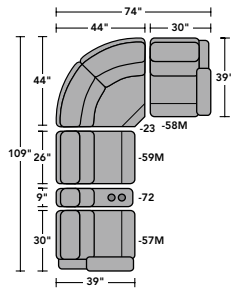

SAMPLE CONFIGURATIONS

All power styles are available with or without power headrests. A dual USB port on the power buttons of styles with arms is optional on styles without power headrests.

Styles with arms and power headrests come standard with a USB port on the power buttons.

Dimensions are in inches and are subject to variance. Options subject to change without notice.

FLEXSTEEL®
HOME