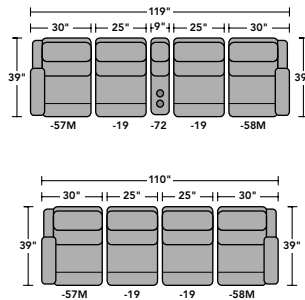

40H 84W 39D

19SH 74SW 21SD 24AH 67OD 5WC

2900-601 | 3900-601

Reclining Loveseat
with Console

2900-601M | 3900-601M

Power Reclining

Loveseat with Console

2900-601H | 3900-601H

Power Reclining

Loveseat with Console and
Power Headrests

40H 72W 39D

19SH 62SW 21SD 24AH 67OD 5WC

2900-60 | 3900-60

Reclining Loveseat

2900-60M | 3900-60M

Power Reclining

Loveseat

2900-60H | 3900-60H

Power Reclining

Loveseat with

Power Headrests

40H 60W 39D

19SH 48SW 21SD 24AH 67OD 5WC

2900-50 | 3900-50

Recliner

2900-50M | 3900-50M

Power Recliner

2900-50H | 3900-50H

Power Recliner with
Power Headrest

41H 33W 40D

19SH 22SW 21SD 24AH 66OD 5WC

Rocking Recliner, Power Rocking
Recliner, & Swivel Gliding Recliner
also available

2900-19 | 3900-19

Armless Chair

40H 25W 39D

19SH 26SW 21SD

2900-23 | 3900-23

Full Wedge

40H 44W 44D

19SH 38SW 23SD

2900-57 | 3900-57

LAF Recliner

2900-57M | 3900-57M

LAF Power Recliner

2900-57H | 3900-57H

LAF Power Recliner
with Power Headrest

40H 30W 39D

19SH 25SW 21SD 24AH 67OD 5WC

2900-58 | 3900-58

RAF Recliner

2900-58M | 3900-58M

RAF Power Recliner

2900-58H | 3900-58H

RAF Power Recliner
with Power Headrest

40H 30W 39D

19SH 25SW 21SD 24AH 67OD 5WC

2900-59 | 3900-59

Armless Recliner

2900-59M | 3900-59M

Armless Power Recliner

2900-59H | 3900-59H

Armless Power Recliner
with Power Headrest

40H 26W 39D

19SH 26SW 21SD 67OD 5WC

2900-72 | 3900-72

Straight Console

41H 9W 38D

SAMPLE CONFIGURATIONS

All power styles are available with or without power headrests. A dual USB port on the power buttons of styles with arms is optional on styles without power headrests.

Styles with arms and power headrests come standard with a USB port on the power buttons.

Dimensions are in inches and are subject to variance. Options subject to change without notice.

FLEXSTEEL®
HOME