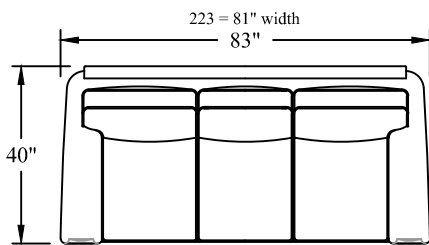

Widths vary depending on arm style. Widths shown apply to the 220, 221, and 224 groups.
 Widths for the 223 group are listed above each drawing.

ARMLESS LOVESEAT SLEEPER
-77

ARMLESS LOVESEAT
-78

QUEEN SLEEPER
-79

L.A.F. SOFA
-83

R.A.F. SOFA
-84

L.A.F. SOFA RETURN
-93

R.A.F. SOFA RETURN
-94

SOFA- MEDIUM SCALE
-95

SOFA- LARGE SCALE
-96

OTTOMAN
-OT

CONVERSATION SOFA
-99

RECLINER
3220
3221
3224

NESTING OTTOMAN
-NO

Widths vary depending on arm style. Widths shown apply to the 220, 221, and 224 groups.
Widths for the 223 group are listed above each drawing.