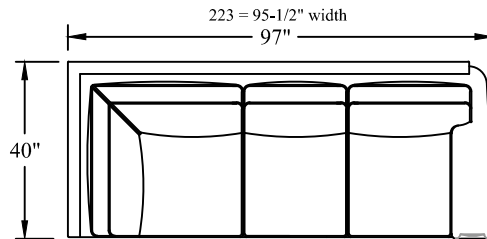

Widths vary depending on arm style. Widths shown apply to the 220, 221, and 224 groups.
 Widths for the 223 group are listed above each drawing.

ARMLESS LOVESEAT SLEEPER
-77

ARMLESS LOVESEAT
-78

QUEEN SLEEPER
-79

L.A.F. SOFA
-83

R.A.F. SOFA
-84

L.A.F. SOFA RETURN
-93

R.A.F. SOFA RETURN
-94

SOFA- MEDIUM SCALE
-95

SOFA- LARGE SCALE
-96

OTTOMAN
-OT

CONVERSATION SOFA
-99

RECLINER
3220
3221
3224

NESTING OTTOMAN
-NO

Widths vary depending on arm style. Widths shown apply to the 220, 221, and 224 groups.
Widths for the 223 group are listed above each drawing.