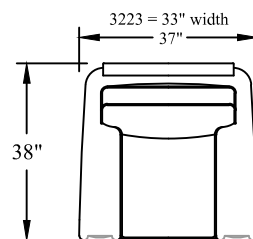

Widths vary depending on arm style. Widths shown apply to the 220, 221, and 224 groups.
 Widths for the 223 group are listed above each drawing.

ARMLESS LOVESEAT SLEEPER
-77

ARMLESS LOVESEAT
-78

QUEEN SLEEPER
-79

RECLINER
3220
3221
3224

NESTING OTTOMAN
-NO

Widths vary depending on arm style. Widths shown apply to the 220, 221, and 224 groups.
Widths for the 223 group are listed above each drawing.