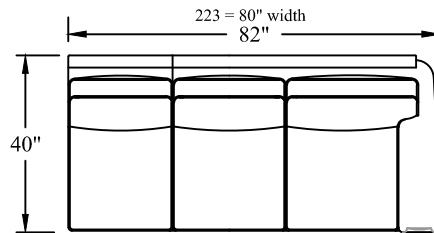

R.A.F. SOFA
-84