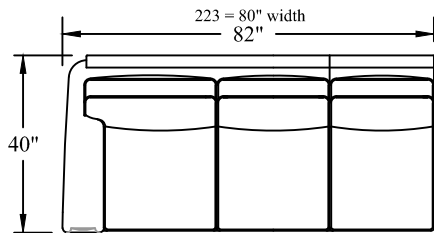

Widths vary depending on arm style. Widths shown apply to the 220, 221, and 224 groups.
 Widths for the 223 group are listed above each drawing.

ARMLESS LOVESEAT SLEEPER
-77

ARMLESS LOVESEAT
-78

QUEEN SLEEPER
-79

RECLINER
3220
3221
3224

NESTING OTTOMAN
-NO

Widths vary depending on arm style. Widths shown apply to the 220, 221, and 224 groups.
Widths for the 223 group are listed above each drawing.