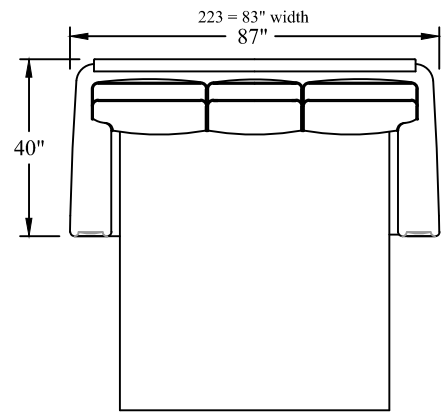

Widths vary depending on arm style. Widths shown apply to the 220, 221, and 224 groups.
 Widths for the 223 group are listed above each drawing.

ARMLESS LOVESEAT SLEEPER
-77

ARMLESS LOVESEAT
-78

QUEEN SLEEPER
-79

RECLINER
3220
3221
3224

NESTING OTTOMAN
-NO

Widths vary depending on arm style. Widths shown apply to the 220, 221, and 224 groups.
Widths for the 223 group are listed above each drawing.