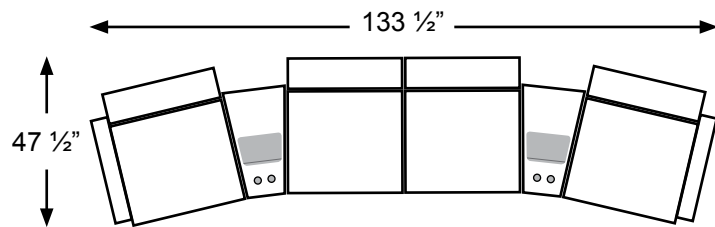

Family Theater Seating

Unlimited concessions available at the nearest kitchen.

Fabric
 M2RC - Wedged Console
 M2RD - Wedged Console w/ Drawer

Leather/Vinyl
 M2CC - Wedged Console
 M2CD - Wedged Console w/ Drawer

Elements QC
 M700U4L - Recliner (Left Arm)
 M700UP4L - Power (Left Arm)
 M700U4R - Recliner (Right Arm)
 M700UP4R - Power (Right Arm)