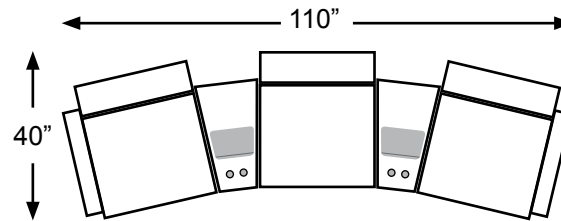

Family Theater Seating

Unlimited concessions available at the nearest kitchen.

Fabric
 M2RC - Wedged Console
 M2RD - Wedged Console w/ Drawer

Leather/Vinyl
 M2CC - Wedged Console
 M2CD - Wedged Console w/ Drawer

Elements QC
 M700U4L - Recliner (Left Arm)
 M700UP4L - Power (Left Arm)
 M700U4R - Recliner (Right Arm)
 M700UP4R - Power (Right Arm)