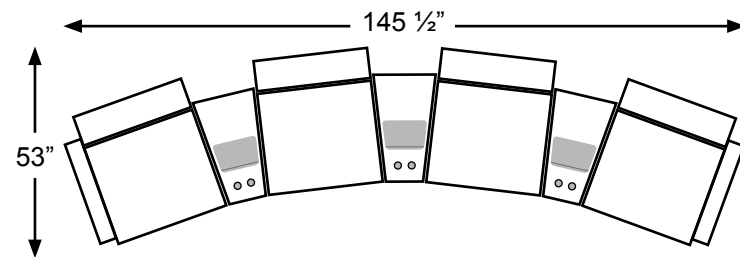

Family Theater Seating

Unlimited concessions available at the nearest kitchen.

Fabric
 M2RC - Wedged Console
 M2RD - Wedged Console w/ Drawer

Leather/Vinyl
 M2CC - Wedged Console
 M2CD - Wedged Console w/ Drawer

Elements QC
 M700U4L - Recliner (Left Arm)
 M700UP4L - Power (Left Arm)
 M700U4R - Recliner (Right Arm)
 M700UP4R - Power (Right Arm)