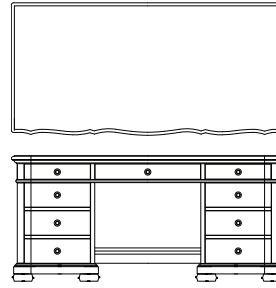

Shown Top Right:

5-Piece Executive Home Office: 389-515 Executive Desk, 389-507 Office Hutch, 389-506 Credenza Desk, 389-505 Lateral File, 389-520 Swivel Desk Chair

Shown Bottom Right:

3-Piece Executive Home Office: 389-515 Executive Desk, 389-505 Lateral File, 389-520 Swivel Desk Chair

BELMONT

389-507 Office Hutch
389-506 Credenza Desk
 Overall: W 72 D 25 H 82 in.
 Overall: W 183 D 64 H 208 cm.

Features (Hutch):

- Two wood framed seeded glass doors
- One light/glass shelf behind each door
- Open compartment with adjustable/removable shelf and wire management
- Open lower section with task light and wire management
- Anti-tip kit

Features (Desk - User Side):

- Wire management back, top and interior **I**
- Left**
- Door with four drawer façade
 - Fully extendable drawer with removable writing surface **E**
 - Removable charging station for electronics and wrapped pad **C**
 - Power unit with plugs/ports **D**
 - Open compartment with removable CD storage box or adjustable shelf
- Center**
- Fully extendable drop front drawer **A**
 - Shelf at bottom of modesty panel
- Right**
- One door with four-drawer façade
 - Full extension pullout tray/pencil tray **G**
 - Adjustable/removable shelf and pull-out shelf **F**

389-515 Executive Desk
 W 66 D 32 H 30 in.
 W 168 D 81 H 76 cm.

Features (Guest Side):

- Door for wire access **H**

Features (User Side):

- Wire management for desk top on both ends of desk **I**

Left

- Fully extendable drawer with removable writing surface **E**
- Removable charging station for electronics and wrapped pad **C**
- Three drawer façade door with power unit **D**
- Adjustable/removable shelf
- Fully extendable pull-out shelf **F**