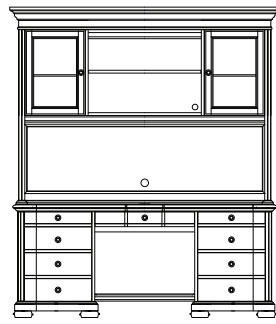

Shown Top Right:

5-Piece Executive Home Office: 389-515 Executive Desk, 389-507 Office Hutch, 389-506 Credenza Desk, 389-505 Lateral File, 389-520 Swivel Desk Chair

Shown Bottom Right:

3-Piece Executive Home Office: 389-515 Executive Desk, 389-505 Lateral File, 389-520 Swivel Desk Chair

BELMONT

389-507 Office Hutch
389-506 Credenza Desk
 Overall: W 72 D 25 H 82 in.
 Overall: W 183 D 64 H 208 cm.

Features (Hutch):

- Two wood framed seeded glass doors
- One light/glass shelf behind each door
- Open compartment with adjustable/removable shelf and wire management
- Open lower section with task light and wire management
- Anti-tip kit

Features (Desk - User Side):

- Wire management back, top and interior **I**
- Left**
- Door with four drawer façade
 - Fully extendable drawer with removable writing surface **E**
 - Removable charging station for electronics and wrapped pad **C**
 - Power unit with plugs/ports **D**
 - Open compartment with removable CD storage box or adjustable shelf
- Center**
- Fully extendable drop front drawer **A**
 - Shelf at bottom of modesty panel
- Right**
- One door with four-drawer façade
 - Full extension pullout tray/pencil tray **G**
 - Adjustable/removable shelf and pull-out shelf **F**

389-515 Executive Desk
 W 66 D 32 H 30 in.
 W 168 D 81 H 76 cm.

Features (Guest Side):

- Door for wire access **H**

Features (User Side):

- Wire management for desk top on both ends of desk **I**

Left

- Fully extendable drawer with removable writing surface **E**
- Removable charging station for electronics and wrapped pad **C**
- Three drawer façade door with power unit **D**
- Adjustable/removable shelf
- Fully extendable pull-out shelf **F**