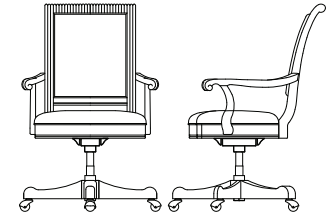

Features (Desk - User Side):

- Wire management back, top and interior **I**
- Left**
- Door with four drawer façade
 - Fully extendable drawer with removable writing surface **E**
 - Removable charging station for electronics and wrapped pad **C**
 - Power unit with plugs/ports **D**
 - Open compartment with removable CD storage box or adjustable shelf
- Center**
- Fully extendable drop front drawer **A**
 - Shelf at bottom of modesty panel
- Right**
- One door with four-drawer façade
 - Full extension pullout tray/pencil tray **G**
 - Adjustable/removable shelf and pull-out shelf **F**

389-515 Executive Desk
 W 66 D 32 H 30 in.
 W 168 D 81 H 76 cm.

Features (Guest Side):

- Door for wire access **H**

Features (User Side):

- Wire management for desk top on both ends of desk **I**

Left

- Fully extendable drawer with removable writing surface **E**
- Removable charging station for electronics and wrapped pad **C**
- Three drawer façade door with power unit **D**
- Adjustable/removable shelf
- Fully extendable pull-out shelf **F**

Center

- Drop front drawer **A**
- Shelf at bottom of modesty panel

Right

- Three fully extendable drawers
- Locking bottom drawer with two-drawer façade for letter/legal size files **B**

389-505 Lateral File
 W 37 D 21 H 33 in.
 W 94 D 53 H 84 cm.

389-520 Swivel Desk Chair
 W 26 D 25 H 41-43 in.
 W 66 D 64 H 104-109 cm.

Features:

- Upholstered inside back and slip seat with single welt in standard leather. No options.
- Decorative laser-carved back panel
- Fully functional with tilt, swivel, casters and adjustable height