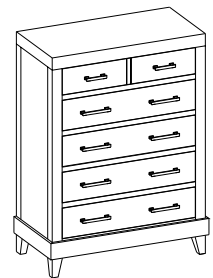

FEATURES:
• 9 inches from floor to bottom of rails

I68-451 One Drawer Nightstand
28W x 29H x 19D

I68-Sleigh Bed

Queen: I68-400/403/402
66W x 58H x 93D

King: I68-404/407/406
82W x 58H x 93D

Cal King: I68-404/407/410
82W x 58H x 97D

FEATURES:
• 9 inches from floor to bottom of rails

I68-450 Liv360 Nightstand
28W x 29H x 19D

FEATURES:
• 2 drawers
• Felt lined top drawer
• Built-in AC outlets (top drawer)
• 3-way touch nightlight

I68-462 Landscape Mirror
40W x 40H x 2D

I68-454 Seven Drawer Dresser
64W x 38H x 20D

FEATURES:
• Felt lined top drawers

I68-455 Nine Drawer Chesser
60W x 43H x 20D

FEATURES:
• Center drawer: Flip-down front for DVD/
DVR use

I68-456 Five Drawer Chest
41W x 54H x 20D

FEATURES:
• Felt lined top drawer

I68-486 Liv360 Entertainment Chest
46W x 41H x 20D

AREA DIMENSIONS:
Component Areas: 19W x 5H x 18D

FEATURES:
• 3 drawers, 2 open component areas
• PVC lined top drawer with flip-down
front, AC outlets, and RCA and HDMI
connections for laptop-to-TV use