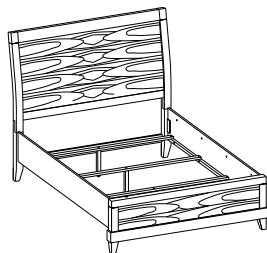

master bedroom

I68-Sleigh Bed with Storage Footboard

Queen: I68-400/403D/402
66W x 58H x 93D

King: I68-404/407D/406
82W x 58H x 93D

Cal King: I68-404/407D/410
82W x 58H x 97D

AREA DIMENSIONS:
Drawer Dimensions (Queen):
26W x 7H x 24D
Drawer Dimensions (King/Cal King):
32W x 7H x 24D

FEATURES:
• 9 inches from floor to bottom of rails

I68-451 One Drawer Nightstand
28W x 29H x 19D

I68-Sleigh Bed

Queen: I68-400/403/402
66W x 58H x 93D

King: I68-404/407/406
82W x 58H x 93D

Cal King: I68-404/407/410
82W x 58H x 97D

FEATURES:
• 9 inches from floor to bottom of rails

I68-450 Liv360 Nightstand
28W x 29H x 19D

FEATURES:
• 2 drawers
• Felt lined top drawer
• Built-in AC outlets (top drawer)
• 3-way touch nightlight

I68-462 Landscape Mirror
40W x 40H x 2D

FEATURES:
• Felt lined top drawer

I68-486 Liv360 Entertainment Chest
46W x 41H x 20D

AREA DIMENSIONS:
Component Areas: 19W x 5H x 18D

FEATURES:
• 3 drawers, 2 open component areas
• PVC lined top drawer with flip-down
front, AC outlets, and RCA and HDMI
connections for laptop-to-TV use