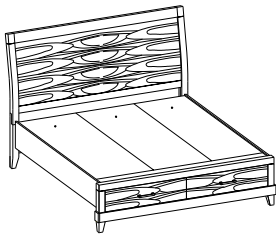

master bedroom

I68-Sleigh Bed with Storage Footboard

Queen: I68-400/403D/402
66W x 58H x 93D

King: I68-404/407D/406
82W x 58H x 93D

Cal King: I68-404/407D/410
82W x 58H x 97D

AREA DIMENSIONS:
Drawer Dimensions (Queen):
26W x 7H x 24D
Drawer Dimensions (King/Cal King):
32W x 7H x 24D

FEATURES:
• 9 inches from floor to bottom of rails

I68-451 One Drawer Nightstand
28W x 29H x 19D

I68-Sleigh Bed

Queen: I68-400/403/402
66W x 58H x 93D

King: I68-404/407/406
82W x 58H x 93D

Cal King: I68-404/407/410
82W x 58H x 97D

FEATURES:
• 9 inches from floor to bottom of rails

I68-450 Liv360 Nightstand
28W x 29H x 19D

FEATURES:
• 2 drawers
• Felt lined top drawer
• Built-in AC outlets (top drawer)
• 3-way touch nightlight

I68-462 Landscape Mirror
40W x 40H x 2D

FEATURES:
• Felt lined top drawer

I68-486 Liv360 Entertainment Chest
46W x 41H x 20D

AREA DIMENSIONS:
Component Areas: 19W x 5H x 18D

FEATURES:
• 3 drawers, 2 open component areas
• PVC lined top drawer with flip-down
front, AC outlets, and RCA and HDMI
connections for laptop-to-TV use