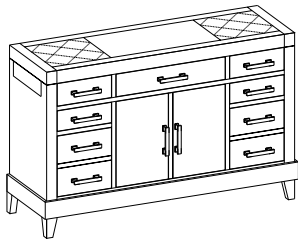

FEATURES:
• Felt lined top drawer

I68-486 Liv360 Entertainment Chest
46W x 41H x 20D

AREA DIMENSIONS:
Component Areas: 19W x 5H x 18D

FEATURES:
• 3 drawers, 2 open component areas
• PVC lined top drawer with flip-down
front, AC outlets, and RCA and HDMI
connections for laptop-to-TV use

dining

I68-6050 Leg Table
66W x 30H x 40D opens to 90W

- FEATURES:**
- Seats up to 8
 - One 24" leaf

I68-6600A Arm Chair
24W x 41H x 24D

I68-6902 Liv360 Server
60W x 39H x 20D

- FEATURES:**
- 8 drawers, 2 doors
 - Built-in AC outlets for appliances (left side)
 - Behind doors: Pullout work surface with AC outlets and AV/HDMI connections for laptop-to-TV use; pullout shelf for printer, scanner, fax machine or storage