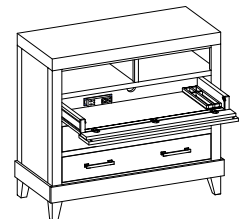

I68-454 Seven Drawer Dresser
64W x 38H x 20D

FEATURES:
• Felt lined top drawers

I68-455 Nine Drawer Chesser
60W x 43H x 20D

FEATURES:
• Center drawer: Flip-down front for DVD/
DVR use

I68-456 Five Drawer Chest
41W x 54H x 20D

FEATURES:
• Felt lined top drawer

I68-486 Liv360 Entertainment Chest
46W x 41H x 20D

AREA DIMENSIONS:
Component Areas: 19W x 5H x 18D

FEATURES:
• 3 drawers, 2 open component areas
• PVC lined top drawer with flip-down
front, AC outlets, and RCA and HDMI
connections for laptop-to-TV use