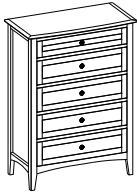

master bedroom

IKJ-Sleigh Bed

Queen: IKJ-400/401/402L
69W x 56H x 97D

King: IKJ-404/405/406L
85W x 56H x 97D

Cal King: IKJ-404/405/410L
85W x 56H x 101D

IKJ-Sleigh Bed with Storage Footboard

Queen: IKJ-400/403D/402L
69W x 56H x 94D

King: IKJ-404/407D/406L
85W x 56H x 94D

Cal King: IKJ-404/407D/410L
85W x 56H x 98D

IKJ-456 Chest
38W x 52H x 20D

IKJ-462 Double Dresser Mirror
43W x 37H x 2D

IKJ-450 Liv360 Nightstand
28W x 29H x 20D

IKJ-463 Landscape Mirror
35W x 39H x 2D

IKJ-Panel Bed with Storage Footboard

Queen: IKJ-412/403D/402L
67W x 60H x 89D

King: IKJ-415/407D/406L
83W x 60H x 89D

Cal King: IKJ-415/407D/410L
83W x 60H x 93D

IKJ-485 Entertainment Chest
44W x 38H x 20D

Full: IKJ-504/507D/506 (2 drawers)
62W x 52H x 90D

IKJ-562 Dresser Mirror
38W x 37H x 3D

IKJ-563 Chesser Mirror
31W x 34H x 2D

IKJ-555 Chesser
50W x 42H x 20D

IKJ-556 Chest
37W x 48H x 19D

IKJ-550 Nightstand
24W x 26H x 17D