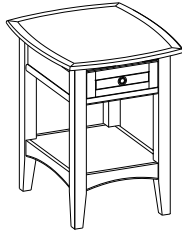

IKJ-913 Chairside Table
20W x 25H x 23D

1. **FEATURES:**
2. 1 drawer for storage