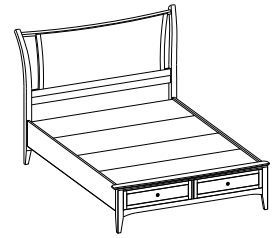

master bedroom

IKJ-Sleigh Bed

Queen: IKJ-400/401/402L
69W x 56H x 97D

King: IKJ-404/405/406L
85W x 56H x 97D

Cal King: IKJ-404/405/410L
85W x 56H x 101D

IKJ-Sleigh Bed with Storage Footboard

Queen: IKJ-400/403D/402L
69W x 56H x 94D

King: IKJ-404/407D/406L
85W x 56H x 94D

Cal King: IKJ-404/407D/410L
85W x 56H x 98D

IKJ-456 Chest
38W x 52H x 20D

IKJ-462 Double Dresser Mirror
43W x 37H x 2D

IKJ-450 Liv360 Nightstand
28W x 29H x 20D

IKJ-463 Landscape Mirror
35W x 39H x 2D

IKJ-Panel Bed with Storage Footboard

Queen: IKJ-412/403D/402L
67W x 60H x 89D

King: IKJ-415/407D/406L
83W x 60H x 89D

Cal King: IKJ-415/407D/410L
83W x 60H x 93D

IKJ-485 Entertainment Chest
44W x 38H x 20D

IKJ-454 Double Dresser
64W x 38H x 20D

IKJ-451 One Drawer Nightstand
28W x 29H x 20D

AREA DIMENSIONS:
Component Areas: 18W x 5H x 17D

the other bedrooms

IKJ-Sleigh Bed with Storage Footboard

Twin: IKJ-500/503D/502 (1 drawer)
47W x 52H x 90D