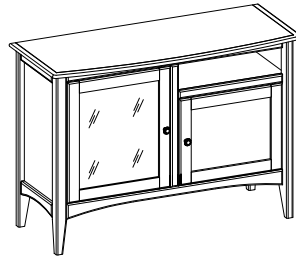

King: IKJ-404/407D/406L
85W x 56H x 94D

Cal King: IKJ-404/407D/410L
85W x 56H x 98D

IKJ-456 Chest
38W x 52H x 20D

IKJ-462 Double Dresser Mirror
43W x 37H x 2D

IKJ-450 Liv360 Nightstand
28W x 29H x 20D

IKJ-463 Landscape Mirror
35W x 39H x 2D

Full: IKJ-504/507D/506 (2 drawers)
62W x 52H x 90D

IKJ-562 Dresser Mirror
38W x 37H x 3D

IKJ-563 Chesser Mirror
31W x 34H x 2D

IKJ-555 Chesser
50W x 42H x 20D

IKJ-556 Chest
37W x 48H x 19D

IKJ-550 Nightstand
24W x 26H x 17D

IKJ-553 Dresser
58W x 37H x 20D

IKJ-548B 48\"/>

entertainment

IKJ-1645 45" Audio/Video Console
49W x 34H x 20D
AREA DIMENSIONS:
Component Area: 20W x 5H x 16D

- FEATURES:**
- 2 doors, 2 adjustable shelves

IKJ-1625 52" Console
56W x 34H x 20D
AREA DIMENSIONS:
Component Area: 24W x 5H x 16D

- FEATURES:**
- 4 doors, 1 adjustable shelf
 - Outer doors: Media storage racks for CDs, DVDs

IKJ-914 End Table
23W x 25H x 28D