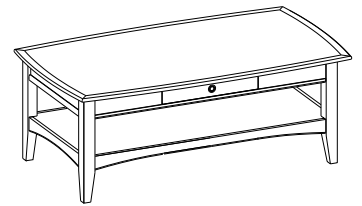

IKJ-1625 52" Console
56W x 34H x 20D
AREA DIMENSIONS:
Component Area: 24W x 5H x 16D

- FEATURES:**
- 4 doors, 1 adjustable shelf
 - Outer doors: Media storage racks for CDs, DVDs

IKJ-914 End Table
23W x 25H x 28D

- FEATURES:**
- 1 drawer for storage

IKJ-913 Chairside Table
20W x 25H x 23D

- FEATURES:**
- 1 drawer for storage

IKJ-915 Sofa Table
54W x 30H x 18D

- FEATURES:**
- 1 drawer for storage

IKJ-910 Rectangle Cocktail Table
50W x 19H x 28D

- FEATURES:**
- 1 drawer for storage

dining

IKJ-6050 Leg Dining Table
66W x 30H x 42D opens to 88D

- FEATURES:**
- Seats 6 to 8
 - Two 11" self-storing leaves

IKJ-6802 Server
62W x 42H x 18D

- FEATURES:**
- Removable flatware storage trays
 - Heat resistant granite countertops
 - Built-in AC outlet for appliances