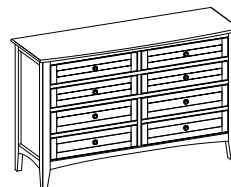

Full: IKJ-504/507D/506 (2 drawers)
62W x 52H x 90D

IKJ-562 Dresser Mirror
38W x 37H x 3D

IKJ-563 Chesser Mirror
31W x 34H x 2D

IKJ-555 Chesser
50W x 42H x 20D

IKJ-556 Chest
37W x 48H x 19D

IKJ-550 Nightstand
24W x 26H x 17D

IKJ-553 Dresser
58W x 37H x 20D

IKJ-548B 48\"/>

entertainment

IKJ-1645 45" Audio/Video Console
49W x 34H x 20D
AREA DIMENSIONS:
Component Area: 20W x 5H x 16D

- FEATURES:**
- 2 doors, 2 adjustable shelves