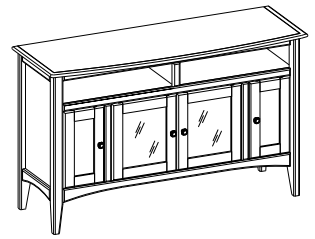

Full: IKJ-504/507D/506 (2 drawers)
62W x 52H x 90D

IKJ-562 Dresser Mirror
38W x 37H x 3D

IKJ-563 Chesser Mirror
31W x 34H x 2D

IKJ-555 Chesser
50W x 42H x 20D

IKJ-556 Chest
37W x 48H x 19D

IKJ-550 Nightstand
24W x 26H x 17D

IKJ-553 Dresser
58W x 37H x 20D

IKJ-548B 48\"/>

entertainment

IKJ-1645 45" Audio/Video Console
49W x 34H x 20D
AREA DIMENSIONS:
Component Area: 20W x 5H x 16D

- FEATURES:**
- 2 doors, 2 adjustable shelves

IKJ-1625 52" Console
56W x 34H x 20D
AREA DIMENSIONS:
Component Area: 24W x 5H x 16D

- FEATURES:**
- 4 doors, 1 adjustable shelf
 - Outer doors: Media storage racks for CDs, DVDs

IKJ-914 End Table
23W x 25H x 28D

- FEATURES:**
- 1 drawer for storage

IKJ-913 Chairside Table
20W x 25H x 23D

- FEATURES:**
- 1 drawer for storage

IKJ-915 Sofa Table
54W x 30H x 18D

- FEATURES:**
- 1 drawer for storage

IKJ-910 Rectangle Cocktail Table
50W x 19H x 28D