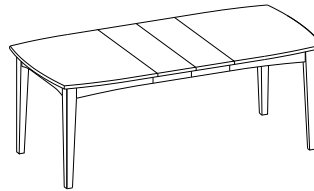

IKJ-1625 52" Console
56W x 34H x 20D
AREA DIMENSIONS:
Component Area: 24W x 5H x 16D

- FEATURES:**
- 4 doors, 1 adjustable shelf
 - Outer doors: Media storage racks for CDs, DVDs

IKJ-914 End Table
23W x 25H x 28D

- FEATURES:**
- 1 drawer for storage

IKJ-913 Chairside Table
20W x 25H x 23D

- FEATURES:**
- 1 drawer for storage

IKJ-915 Sofa Table
54W x 30H x 18D

- FEATURES:**
- 1 drawer for storage

IKJ-910 Rectangle Cocktail Table
50W x 19H x 28D

- FEATURES:**
- 1 drawer for storage

dining

IKJ-6050 Leg Dining Table
66W x 30H x 42D opens to 88D

- FEATURES:**
- Seats 6 to 8
 - Two 11" self-storing leaves

IKJ-6802 Server
62W x 42H x 18D

- FEATURES:**
- Removable flatware storage trays
 - Heat resistant granite countertops
 - Built-in AC outlet for appliances