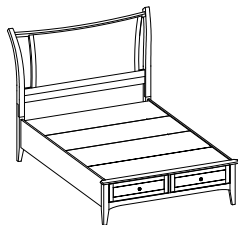

master bedroom

IKJ-Sleigh Bed

Queen: IKJ-400/401/402L
69W x 56H x 97D

King: IKJ-404/405/406L
85W x 56H x 97D

Cal King: IKJ-404/405/410L
85W x 56H x 101D

IKJ-Sleigh Bed with Storage Footboard

Queen: IKJ-400/403D/402L
69W x 56H x 94D

King: IKJ-404/407D/406L
85W x 56H x 94D

Cal King: IKJ-404/407D/410L
85W x 56H x 98D

IKJ-456 Chest
38W x 52H x 20D

IKJ-462 Double Dresser Mirror
43W x 37H x 2D

IKJ-450 Liv360 Nightstand
28W x 29H x 20D

IKJ-463 Landscape Mirror
35W x 39H x 2D

IKJ-Panel Bed with Storage Footboard

Queen: IKJ-412/403D/402L
67W x 60H x 89D

King: IKJ-415/407D/406L
83W x 60H x 89D

Cal King: IKJ-415/407D/410L
83W x 60H x 93D

IKJ-485 Entertainment Chest
44W x 38H x 20D

IKJ-454 Double Dresser
64W x 38H x 20D

IKJ-451 One Drawer Nightstand
28W x 29H x 20D

AREA DIMENSIONS:
Component Areas: 18W x 5H x 17D

the other bedrooms

IKJ-Sleigh Bed with Storage Footboard

Twin: IKJ-500/503D/502 (1 drawer)
47W x 52H x 90D