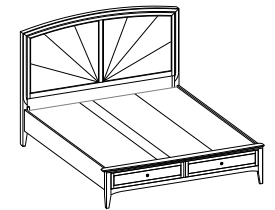

master bedroom

IKJ-Sleigh Bed

Queen: IKJ-400/401/402L
69W x 56H x 97D

King: IKJ-404/405/406L
85W x 56H x 97D

Cal King: IKJ-404/405/410L
85W x 56H x 101D

IKJ-Sleigh Bed with Storage Footboard

Queen: IKJ-400/403D/402L
69W x 56H x 94D

King: IKJ-404/407D/406L
85W x 56H x 94D

Cal King: IKJ-404/407D/410L
85W x 56H x 98D

IKJ-456 Chest
38W x 52H x 20D

IKJ-462 Double Dresser Mirror
43W x 37H x 2D

IKJ-450 Liv360 Nightstand
28W x 29H x 20D

IKJ-463 Landscape Mirror
35W x 39H x 2D

IKJ-Panel Bed with Storage Footboard

Queen: IKJ-412/403D/402L
67W x 60H x 89D

King: IKJ-415/407D/406L
83W x 60H x 89D

Cal King: IKJ-415/407D/410L
83W x 60H x 93D

IKJ-485 Entertainment Chest
44W x 38H x 20D

IKJ-454 Double Dresser
64W x 38H x 20D

IKJ-451 One Drawer Nightstand
28W x 29H x 20D

AREA DIMENSIONS:
Component Areas: 18W x 5H x 17D

the other bedrooms

IKJ-Sleigh Bed with Storage Footboard

Twin: IKJ-500/503D/502 (1 drawer)
47W x 52H x 90D