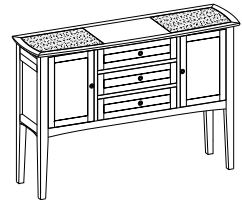

IKJ-6802 Server
62W x 42H x 18D

1. **FEATURES:**
2. Removable flatware storage trays
   - Heat resistant granite countertops
   - Built-in AC outlet for appliances