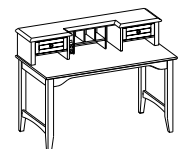

Full: IKJ-504/507D/506 (2 drawers)
62W x 52H x 90D

IKJ-562 Dresser Mirror
38W x 37H x 3D

IKJ-563 Chesser Mirror
31W x 34H x 2D

IKJ-555 Chesser
50W x 42H x 20D

IKJ-556 Chest
37W x 48H x 19D

IKJ-550 Nightstand
24W x 26H x 17D

IKJ-553 Dresser
58W x 37H x 20D

IKJ-548B 48\"/>

entertainment

IKJ-1645 45" Audio/Video Console
49W x 34H x 20D
AREA DIMENSIONS:
Component Area: 20W x 5H x 16D

- FEATURES:**
- 2 doors, 2 adjustable shelves

IKJ-1625 52" Console
56W x 34H x 20D
AREA DIMENSIONS:
Component Area: 24W x 5H x 16D

- FEATURES:**
- 4 doors, 1 adjustable shelf
 - Outer doors: Media storage racks for CDs, DVDs

IKJ-914 End Table
23W x 25H x 28D