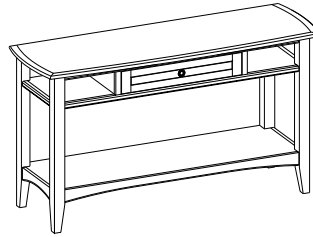

Full: IKJ-504/507D/506 (2 drawers)
62W x 52H x 90D

IKJ-562 Dresser Mirror
38W x 37H x 3D

IKJ-563 Chesser Mirror
31W x 34H x 2D

IKJ-555 Chesser
50W x 42H x 20D

IKJ-556 Chest
37W x 48H x 19D

IKJ-550 Nightstand
24W x 26H x 17D

IKJ-553 Dresser
58W x 37H x 20D

IKJ-548B 48\"/>

entertainment

IKJ-1645 45" Audio/Video Console
49W x 34H x 20D
AREA DIMENSIONS:
Component Area: 20W x 5H x 16D

- FEATURES:**
- 2 doors, 2 adjustable shelves

IKJ-1625 52" Console
56W x 34H x 20D
AREA DIMENSIONS:
Component Area: 24W x 5H x 16D

- FEATURES:**
- 4 doors, 1 adjustable shelf
 - Outer doors: Media storage racks for CDs, DVDs

IKJ-914 End Table
23W x 25H x 28D

- FEATURES:**
- 1 drawer for storage

IKJ-913 Chairside Table
20W x 25H x 23D

- FEATURES:**
- 1 drawer for storage

IKJ-915 Sofa Table
54W x 30H x 18D

- FEATURES:**
- 1 drawer for storage

IKJ-910 Rectangle Cocktail Table
50W x 19H x 28D