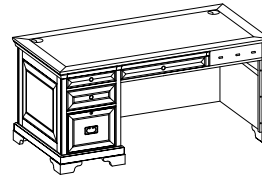

private office

I49-307 72" Computer Desk for a Return
66W x 31H x 32D
AREA DIMENSIONS:
Kneehole Area: 26W x 24H x 28D
Total Footprint Area (307/308): 66W x 80D