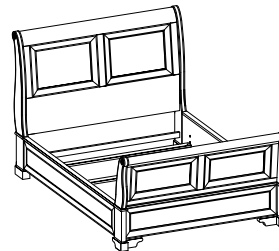

I49-485 Entertainment Chest  
48W x 38H x 20D

AREA DIMENSIONS:  
Component Area: 39W x 5H x 14D

- FEATURES:**
- AC outlets for TV and components
  - 3 drawers
  - Includes wood and glass inserts for component area

I49-Sleigh Bed with Storage Pedestal

Queen: I49-400/401/497Q  
66W x 54H x 96D

King: I49-404EW/405EW/497EW  
82W x 54H x 96D

Cal King: I49-404EW/405EW/497EW  
82W x 54H x 100D

AREA DIMENSIONS:  
Drawer Dimensions: 29W x 7H x 23D

- FEATURES:**
- 4 inches from floor to bottom of rail

I49-Panel Bed

Queen: I49-412/413/414  
67W x 65H x 88D

King: I49-415/416/417  
83W x 65H x 88D

Cal King: I49-415/416/420  
83W x 65H x 92D

- FEATURES:**
- 4 inches from floor to bottom of rail
  - JustRight Mattress Height: Bed slats adjust 4" to accommodate various mattress thicknesses

I49-9450 Liv360 Nightstand  
28W x 29H x 20D

- FEATURES:**
- Pullout drink tray
  - Built-in 3-way touch nightlight
  - StoreCharge drawer with AC connections for cellphones, PDA's, iPod, and other accessories