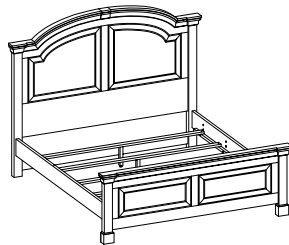

## master bedroom

I49-463 Chesser Mirror  
43W x 38H x 3D

I49-455 Chesser  
56W x 42H x 20D

- FEATURES:**
- 8 drawers

I49-462 Landscape Mirror  
50W x 42H x 3D

I49-453 Dresser  
68W x 38H x 20D

- FEATURES:**
- 8 drawers, 1 door
  - Removable felt lined jewelry tray

I49-485 Entertainment Chest  
48W x 38H x 20D

AREA DIMENSIONS:  
Component Area: 39W x 5H x 14D

- FEATURES:**
- AC outlets for TV and components
  - 3 drawers
  - Includes wood and glass inserts for component area

I49-Sleigh Bed with Storage Pedestal

Queen: I49-400/401/497Q  
66W x 54H x 96D

King: I49-404EW/405EW/497EW  
82W x 54H x 96D

Cal King: I49-404EW/405EW/497EW  
82W x 54H x 100D

AREA DIMENSIONS:  
Drawer Dimensions: 29W x 7H x 23D

- FEATURES:**
- 4 inches from floor to bottom of rail

I49-Panel Bed

Queen: I49-412/413/414  
67W x 65H x 88D

King: I49-415/416/417  
83W x 65H x 88D

Cal King: I49-415/416/420  
83W x 65H x 92D

- FEATURES:**
- 4 inches from floor to bottom of rail
  - JustRight Mattress Height: Bed slats adjust 4" to accommodate various mattress thicknesses