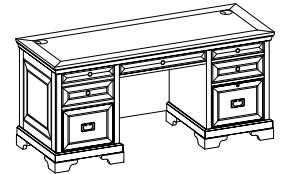

I49-316 66" Credenza Desk
67W x 31H x 26D
AREA DIMENSIONS:
Kneehole Area: 26W x 24H x 24D