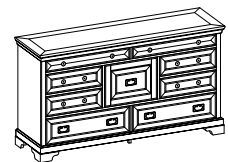

## master bedroom

I49-463 Chesser Mirror  
43W x 38H x 3D

I49-455 Chesser  
56W x 42H x 20D

- FEATURES:**
- 8 drawers

I49-462 Landscape Mirror  
50W x 42H x 3D

I49-453 Dresser  
68W x 38H x 20D

- FEATURES:**
- 8 drawers, 1 door
  - Removable felt lined jewelry tray

I49-485 Entertainment Chest  
48W x 38H x 20D

AREA DIMENSIONS:  
Component Area: 39W x 5H x 14D

- FEATURES:**
- AC outlets for TV and components
  - 3 drawers
  - Includes wood and glass inserts for component area