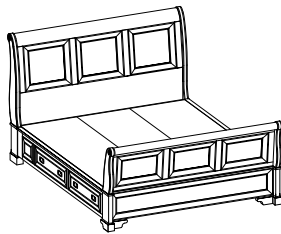

## master bedroom

I49-463 Chesser Mirror  
43W x 38H x 3D

I49-455 Chesser  
56W x 42H x 20D

- FEATURES:**
- 8 drawers

I49-462 Landscape Mirror  
50W x 42H x 3D

I49-453 Dresser  
68W x 38H x 20D

- FEATURES:**
- 8 drawers, 1 door
  - Removable felt lined jewelry tray

I49-485 Entertainment Chest  
48W x 38H x 20D

AREA DIMENSIONS:  
Component Area: 39W x 5H x 14D

- FEATURES:**
- AC outlets for TV and components
  - 3 drawers
  - Includes wood and glass inserts for component area