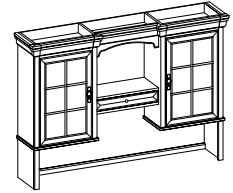

I49-317 66" Credenza Hutch
68W x 48H x 14D
AREA DIMENSIONS:
Monitor Area: 21W x 19H