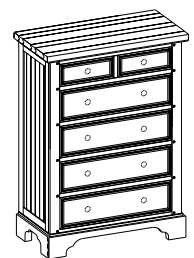

King: I70-404/407D/406-DK
84W x 62H x 102D

Cal King: I70-404/407D/410-DK
84W x 62H x 106D

AREA DIMENSIONS:
Drawer Dimensions (Q): 25W x 7H x 24D
Drawer Dimensions (K): 31W x 7H x 24D

FEATURES:

- 8 inches from floor to bottom of rails
- Cedar lined drawers

FEATURES:

- 8 inches from floor to bottom of rails

I70-450-DK Liv360 Nightstand
29W x 31H x 20D

FEATURES:

- 3 drawers
- Felt lined top drawer
- Built-in AC outlets (top drawer)
- 3-way touch nightlight

I70-463-DK Chesser Mirror
37W x 43H x 3D

FEATURES:

- Beveled

I70-455-DK Chesser
61W x 43H x 20D

FEATURES:

- 9 drawers
- Felt lined top drawers
- Center drawer; Flip-down front for DVD/DVR use

I70-456-DK Five Drawer Chest
38W x 53H x 20D

FEATURES:

- Felt lined top drawer

I70-486-DK Liv360 Entertainment Chest
44W x 42H x 20D

AREA DIMENSIONS:

Component Area: 34W x 4H x 15D

FEATURES:

- Top drawer has flip-down front for TV components