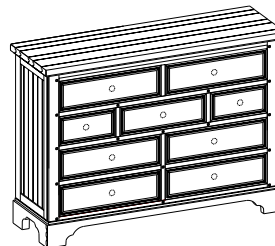

King: I70-404/407D/406-DK
84W x 62H x 102D

Cal King: I70-404/407D/410-DK
84W x 62H x 106D

AREA DIMENSIONS:
Drawer Dimensions (Q): 25W x 7H x 24D
Drawer Dimensions (K): 31W x 7H x 24D

FEATURES:

- 8 inches from floor to bottom of rails
- Cedar lined drawers

I70-451-DK One Drawer Nightstand
29W x 31H x 20D

FEATURES:

- Adjustable shelf

I70-Sleigh Bed

Queen: I70-400/403/402-DK
68W x 62H x 102D

King: I70-404/407/406-DK
84W x 62H x 102D

Cal King: I70-404/407/410-DK
84W x 62H x 106D

FEATURES:

- 8 inches from floor to bottom of rails

I70-450-DK Liv360 Nightstand
29W x 31H x 20D

FEATURES:

- 3 drawers
- Felt lined top drawer
- Built-in AC outlets (top drawer)
- 3-way touch nightlight

I70-463-DK Chesser Mirror
37W x 43H x 3D

FEATURES:

- Beveled

I70-455-DK Chesser
61W x 43H x 20D

FEATURES:

- 9 drawers
- Felt lined top drawers
- Center drawer; Flip-down front for DVD/DVR use

I70-456-DK Five Drawer Chest
38W x 53H x 20D

FEATURES:

- Felt lined top drawer