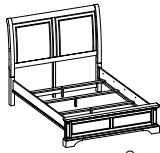

Queen

I08-Sleigh Bed

Queen: I08-400/403/402
67W x 58H x 94D
400 Headboard 65W x 58H x 7D
403 Footboard 67W x 19H x 5D
402 Rails 82W x 8H x 3D

King: I08-404/407/406
83W x 58H x 94D
404 Headboard 81W x 58H x 7D
407 Footboard 83W x 19H x 5D
406 Rails 82W x 8H x 3D

Cal King: I08-404/407/410
83W x 58H x 98D
404 Headboard 81W x 58H x 7D
407 Footboard 83W x 19H x 5D
410 Rails 86W x 8H x 3D

1. **FEATURES:**
2. Lamp-assist touch lighting
   - 8 inches between floor and bottom of rails