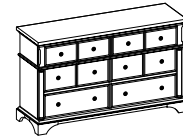

I08-453 Dresser

64W x 38H x 20D

FEATURES:

- 6 drawers
- Felt-lined top drawers
- Cedar-lined bottom drawers