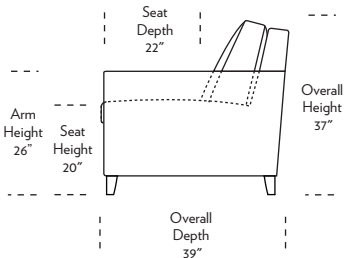

HARRIS

Standard Comfort Sleeper®

Features:

- Featuring the patented Tiffany 24/7™ platform sleep system
- Room to stretch out with true 80 inches of bedroom-length sleeping surface
- Ultimate comfort on four inches of plush, high-density foam mattress
- Zero wall clearance
- Quick-ship delivery
- Single-needle top-stitch
- High-density, high-resiliency foam seat cushions
- Loose back and seat cushions
- Lifetime warranty on frame
- 10-year mechanism warranty

Please use actual leather, fabric, Crypton®, Sunbrella® and Ultrasuede® swatches when specifying furniture as the colors shown may vary due to the printing process.

* Picture shows left arm seated. Please specify left or right arm seated when ordering. All orders are in seated position.
 † Dotted lines for Queen Plus sizes indicates the number of seats.
 All dimensions are approximate and subject to change.