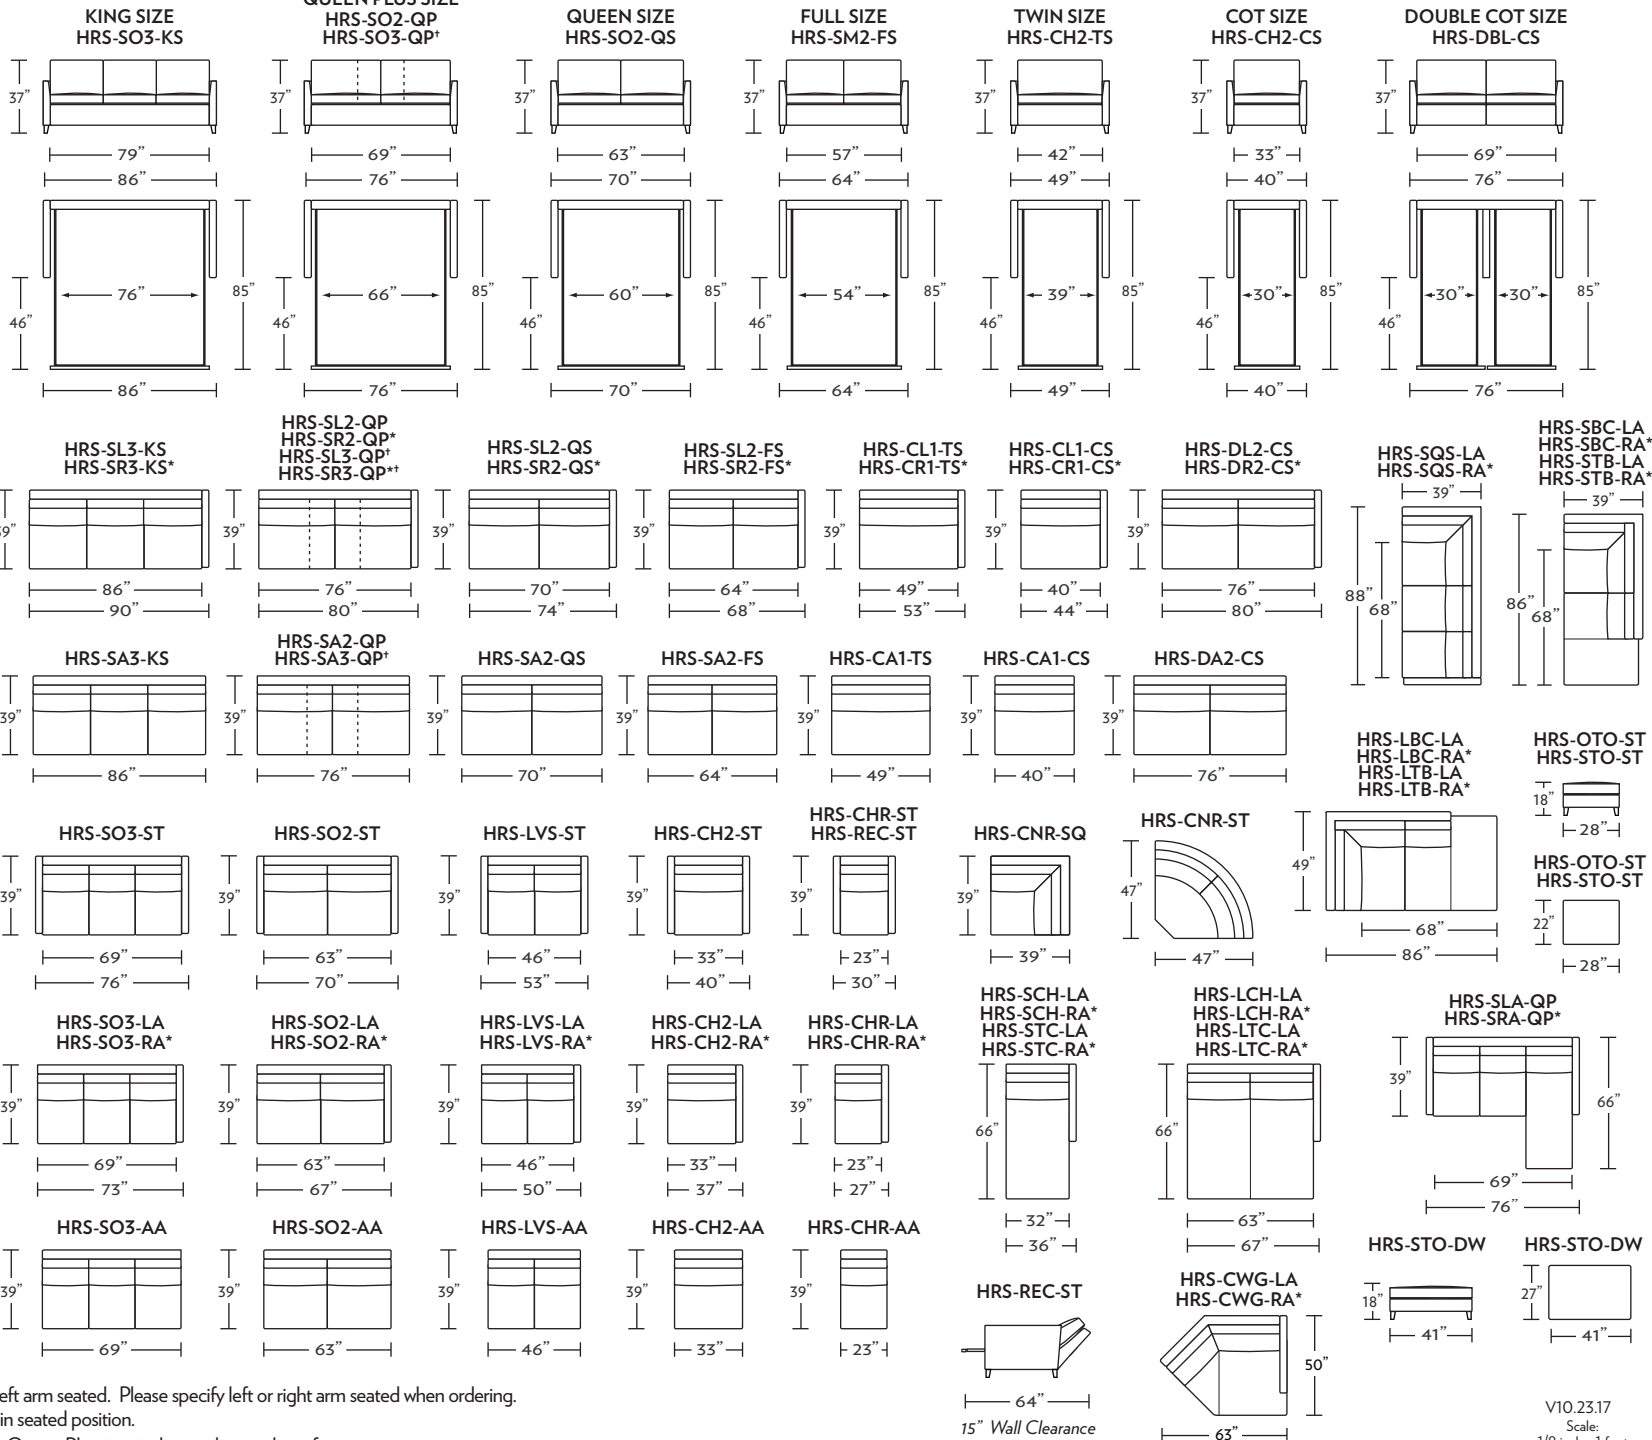

HARRIS

Standard Comfort Sleeper®

Features:

- Featuring the patented Tiffany 24/7™ platform sleep system
- Room to stretch out with true 80 inches of bedroom-length sleeping surface
- Ultimate comfort on four inches of plush, high-density foam mattress
- Zero wall clearance
- Quick-ship delivery
- Single-needle top-stitch
- High-density, high-resiliency foam seat cushions
- Loose back and seat cushions
- Lifetime warranty on frame
- 10-year mechanism warranty

Please use actual leather, fabric, Crypton®, Sunbrella® and Ultrasuede® swatches when specifying furniture as the colors shown may vary due to the printing process.

* Picture shows left arm seated. Please specify left or right arm seated when ordering. All orders are in seated position.
 † Dotted lines for Queen Plus sizes indicates the number of seats.
 All dimensions are approximate and subject to change.