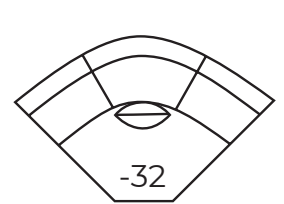

AVAILABLE ITEMS

Width measurements based on widest arm style. All dimensions are approximate and may vary due to the handcrafted nature of our products.

-10 Bungalow Sofa
Outside: 81W Inside: 63W
COM: U

-20 Sofa
Outside: 89W Inside: 71W
COM: W

-70 Sofa
Outside: 81W Inside: 63W
COM: U

-40 Loveseat
Outside: 65W Inside: 47W
COM: S

-31 Square Corner
Outside: 39W
Inside: 21W
COM: M

-60 Chair & 1/2
Outside: 51W
Inside: 33W
COM: P

-50 Chair
-56 Swivel Chair (G Base Only)
Outside: 42W
Inside: 24W
COM: N

-29 Queen Sleeper
Outside: 88W Inside: 69W
Depth: 38 COM: V

-51 Armless Chair
Outside: 24W
Inside: 24W
COM: I

-41 Armless Loveseat
Outside: 48W
Inside: 48W
COM: L