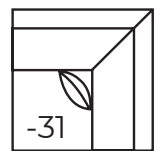

HOW TO ORDER:

2 0 5 3 -

STYLE NUMBER BASE CODE ITEM NUMBER

Example: 2053C-20

Please note Arm and Back options on order, along with fabric/leather selections, leg finish where applicable, and any upholstery and/or pillow treatments.

AVAILABLE ITEMS

Width measurements based on widest arm style. All dimensions are approximate and may vary due to the handcrafted nature of our products.

-10 Bungalow Sofa
Outside: 81W Inside: 63W
COM: U

-20 Sofa
Outside: 89W Inside: 71W
COM: W

-70 Sofa
Outside: 81W Inside: 63W
COM: U

-40 Loveseat
Outside: 65W Inside: 47W
COM: S

-31 Square Corner
Outside: 39W
Inside: 21W
COM: M

-60 Chair & 1/2
Outside: 51W
Inside: 33W
COM: P