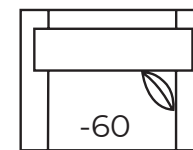

AVAILABLE ITEMS

Width measurements based on widest arm style. All dimensions are approximate and may vary due to the handcrafted nature of our products.

-10 Bungalow Sofa
Outside: 81W Inside: 63W
COM: U

-20 Sofa
Outside: 89W Inside: 71W
COM: W

-70 Sofa
Outside: 81W Inside: 63W
COM: U

-40 Loveseat
Outside: 65W Inside: 47W
COM: S

-31 Square Corner
Outside: 39W
Inside: 21W
COM: M

-60 Chair & 1/2
Outside: 51W
Inside: 33W
COM: P

-50 Chair
-56 Swivel Chair (G Base Only)
Outside: 42W
Inside: 24W
COM: N

-29 Queen Sleeper
Outside: 88W Inside: 69W
Depth: 38 COM: V

-51 Armless Chair
Outside: 24W
Inside: 24W
COM: I

-41 Armless Loveseat
Outside: 48W
Inside: 48W
COM: L