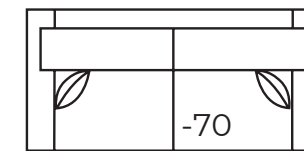

HOW TO ORDER:

2 0 5 3 -

STYLE NUMBER BASE CODE ITEM NUMBER

Example: 2053C-20

Please note Arm and Back options on order, along with fabric/leather selections, leg finish where applicable, and any upholstery and/or pillow treatments.

AVAILABLE ITEMS

Width measurements based on widest arm style. All dimensions are approximate and may vary due to the handcrafted nature of our products.

-10 Bungalow Sofa
Outside: 81W Inside: 63W
COM: U

-20 Sofa
Outside: 89W Inside: 71W
COM: W

-70 Sofa
Outside: 81W Inside: 63W
COM: U

-40 Loveseat
Outside: 65W Inside: 47W
COM: S

-31 Square Corner
Outside: 39W
Inside: 21W
COM: M

-60 Chair & 1/2
Outside: 51W
Inside: 33W
COM: P