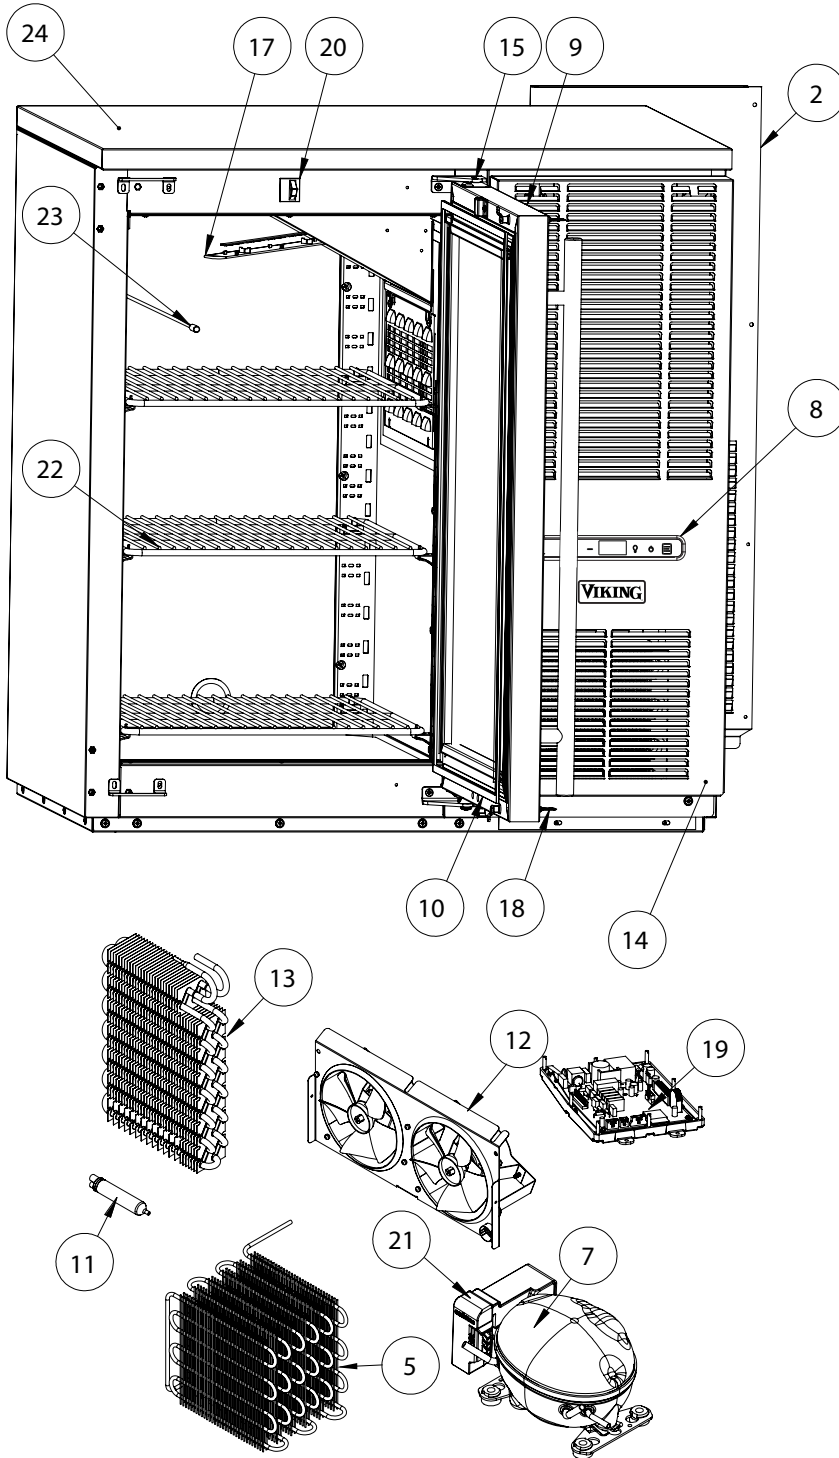

USER GUIDE

Parts

VCBR532-SG01A		
1	ALL-IN-ONE WIRE HARNESSING, 32" *	80-55585-01
2	BACK PANEL W/ SCREWS	90-54061-00
3	CASTER W/BRAKE *	90-54096-00
4	CASTER, SWIVEL *	90-54096-01
5	CONDENSER ASSEMBLY 32"	90-54022-00
6	CONDENSER FAN MOTOR *	90-54023-00
7	COMPRESSOR	90-54020-00
8	DISPLAY MODULE (UI)	80-55214-06
9	DOOR ASSEMBLY, GLASS BKBR	80-55534-03
10	DOOR GASKET, BKBR	80-55534-04
11	DRIER	80-54055-00
12	EVAPORATOR FAN ASSEMBLY	80-55671-01
13	EVAPORATOR ASSEMBLY	80-55457-00
14	GRILLE COVER W/SCREWS	80-55555-01
15	HINGE KIT (ONE SET)	80-55012-01
16	LED LIGHT HARNESS, 32" *	80-54000-02
17	LIGHT ASM, 2 COLOR	80-55272-00
18	LOCK ASSEMBLY	80-55672-10
19	MAIN BOARD	80-55398-05
20	ROCKER SWITCH	80-55603-01
21	SERIAL INVERTER, 120V FMX	80-55570-00
22	SHELF W/CLIPS, 32"	80-55363-00
23	THERMISTOR (1 PC)	80-54006-00
24	WORK TOP, SOLID 32"	90-54084-00