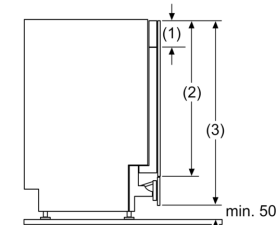

Accessories dishwashers
SMZ5003

Accessories dishwashers SMZ5003

- (1) for appliances with panel:
panel height: 114-143 mm
(2) 81.5 cm tall appliance: 650-675 mm
86.5 cm tall appliance: 700-725 mm

- (3) 81.5 cm tall appliance: min. 755 mm
86.5 cm tall appliance: min. 805 mm

measurements in mm