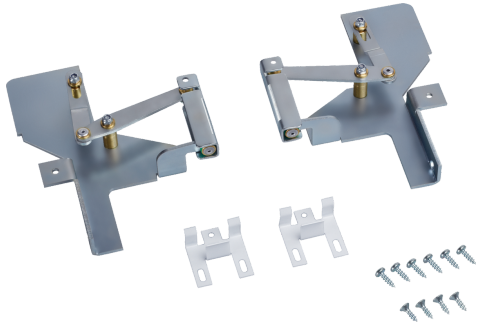

Accessories dishwashers
SMZ5003

Accessories dishwashers SMZ5003

- (1) for appliances with panel:
panel height: 114-143 mm
(2) 81.5 cm tall appliance: 650-675 mm
86.5 cm tall appliance: 700-725 mm

- (3) 81.5 cm tall appliance: min. 755 mm
86.5 cm tall appliance: min. 805 mm