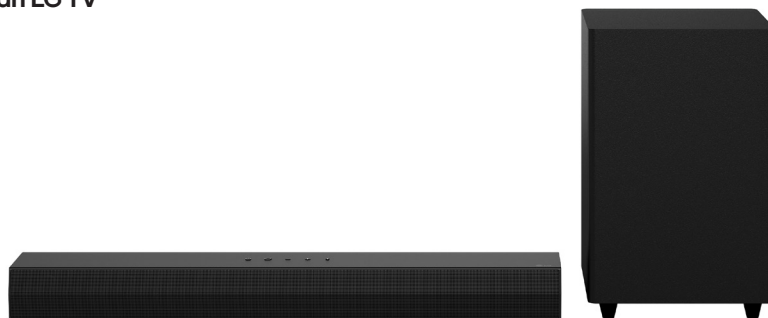

S35A

S35A LG Soundbar for TV with Doby Audio 2.1 channel

2.1 channel with Wireless Subwoofer

WOW Orchestra enhances the soundstage when used with an LG TV

Control your soundbar and your LG TV with one remote

Immersive sound from Dolby Audio

AI Sound Pro enhances audio clarity and depth

HDMI ARC, Bluetooth Streaming, USB Playback

LG ThinQ App

PRODUCT HIGHLIGHTS

Wireless Subwoofer	Yes
Bluetooth Streaming	Yes
USB Playback	Yes
Sound Bar Mode Control	Yes
TV Sound Mode Share	Yes
WOW Orchestra	Yes
WOW Interface	Yes

GENERAL

Channels	2.1
Number of Speaker Units	3

CONVENIENCE

LG ThinQ Remote App (iOS/Android)	iOS / Android OS
CEC - SIMPLINK	Yes
Auto-Dimmer (On/Off) Remote / App	Yes / Yes
Auto Power (On/Off) Remote / App	Yes / Yes
Auto Power (On/Off) Bluetooth (LG TV) / Optical	Yes / No
WOW Interface	Yes
Phase Adjustment	Yes

AUDIO FORMAT

LPCM	Yes
Dolby Digital	Yes
DTS Digital Surround	Yes
FLAC C4A / USB	No / Yes
WAV C4A / USB	No / Yes
MP3 C4A / USB	No / Yes
AAC / AAC+	Yes / No

SPEAKERS

Front (Left / Right) Speaker Unit	45mm*92mm (2ea)
Front (Left / Right) Speaker SPL	83 dB
Front (Left / Right) Speaker Impedance	6 ohm

CONNECTIVITY

LG TV Sound Sync (Bluetooth)	Yes
LG TV Sound Sync (Optical)	Yes

POWER

Soundbar Power Consumption	15W
Soundbar Standby Power Consumption	0.5W ↓
Subwoofer Power Consumption	18W
Soundbar Standby Power Consumption	0.5W ↓

DIMENSIONS/ WEIGHTS

TV Matching	40" ↑
Sound Bar (WxHxD)	28.4" x 2.5" x 3.2"
Subwoofer (WxHxD)	8.7" x 13.6" x 8.7"
Soundbar Net Weight	3.8 lbs
Subwoofer Net Weight	9.9 lbs
Carton Size (WxHxD)	30.7" x 10.9" x 15.3"
Shipping Weight	17.4 lbs

INCLUDED ACCESSORIES

Remote Control	Yes
Batteries	AAA x 2
Warranty Card	Yes
HDMI Cable	Yes
Quick Setup Guide	Yes

WARRANTY

Limited Warranty	1 Year Parts & Labor
UPC	195174140376
Country of origin	China