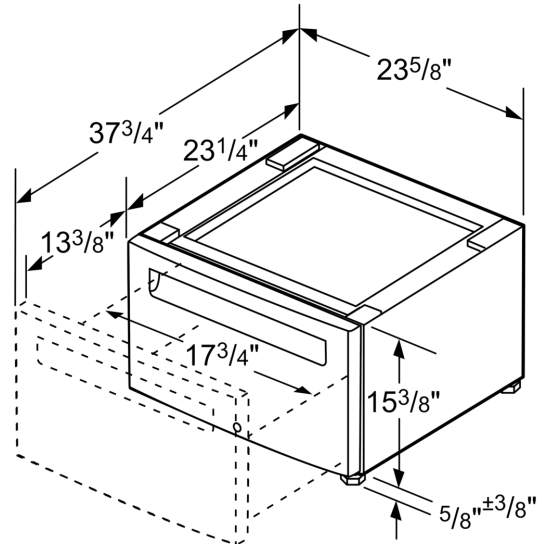

**Laundry Accessory
WTZPW20D**

**To Raise Dryer Height and For Additional
Storage, Dryer Can Be Installed on
Pedestal-with-Drawer Accessory (Dryer
Meets ADA Requirements on Pedestal)**

Product group: Accessory
Brand: Bosch
Product name / series name:
SKU: WTZPW20D
Internal article number: 00000000017005339
EAN code: 4242005255047
Product Packaging Dimensions (HxWxD): 16.92 x 24.40 x 24.40
Net Weight: 35.000 lbs
Gross Weight: 44.000 lbs
Quantity per packing unit:
Standard number of units per pallet:
UPC code: 825225964339

Laundry Accessory WTZPW20D

measurements in inches (mm)

measurements in inch

measurements in mm