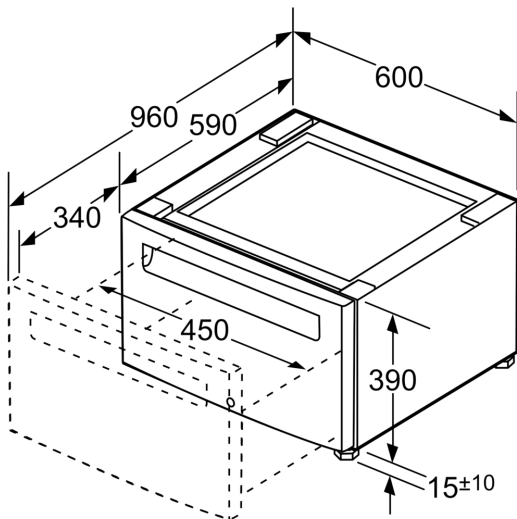

**Laundry Accessory
WTZPW20D**

**To Raise Dryer Height and For Additional
Storage, Dryer Can Be Installed on
Pedestal-with-Drawer Accessory (Dryer
Meets ADA Requirements on Pedestal)**

Product group: Accessory
Brand: Bosch
Product name / series name:
SKU: WTZPW20D
Internal article number: 00000000017005339
EAN code: 4242005255047
Product Packaging Dimensions (HxWxD): 16.92 x 24.40 x 24.40
Net Weight: 35.000 lbs
Gross Weight: 44.000 lbs
Quantity per packing unit:
Standard number of units per pallet:
UPC code: 825225964339

Laundry Accessory WTZPW20D

measurements in inches (mm)

measurements in inch

measurements in mm