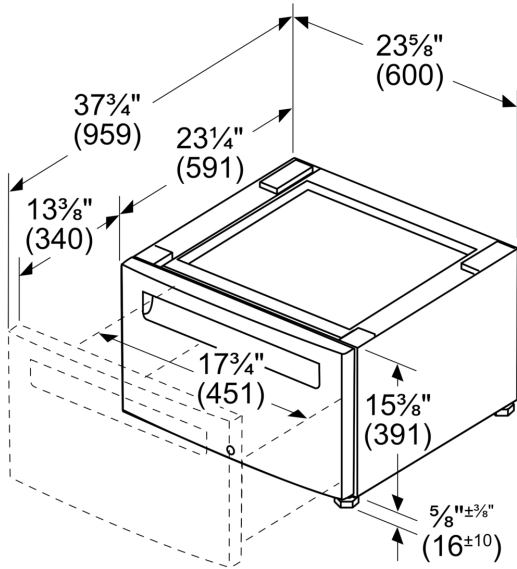

**Laundry Accessory
WTZPW20D**

**To Raise Dryer Height and For Additional
Storage, Dryer Can Be Installed on
Pedestal-with-Drawer Accessory (Dryer
Meets ADA Requirements on Pedestal)**

Product group: Accessory
Brand: Bosch
Product name / series name:
SKU: WTZPW20D
Internal article number: 00000000017005339
EAN code: 4242005255047
Product Packaging Dimensions (HxWxD): 16.92 x 24.40 x 24.40
Net Weight: 35.000 lbs
Gross Weight: 44.000 lbs
Quantity per packing unit:
Standard number of units per pallet:
UPC code: 825225964339

Laundry Accessory WTZPW20D

measurements in inches (mm)

measurements in inch

measurements in mm