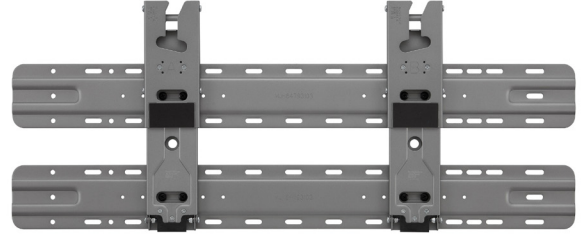

WB21LMB

Slim Wall Mount

Compatible with the following 2024 TV's:

- 65/55/50 QNED85T Series
- 65/55/50/43 QNED80T Series
- 65/55/50/43 UT80 Series

Compatible with the following 2023 TV's:

- 65/55/50 QNED80 Series
- 65/55/50/43 QNED75 Series
- 65/55/50/43 UR90 Series
- 65/55/50/43 UR80 Series

SLIM WALL MOUNT

A Slim and sleek fit

See your content without distraction with a slim, minimalist wall mount.

SPECIFICATIONS

Product Dimensions (WxHxD)	18.10" x 11.2" x 0.7"
Shipping Dimensions (WxHxD)	30.79" x 8.86" x 2.52"
Product Weight	6.1 lbs
Shipping Weight	11.0 lbs