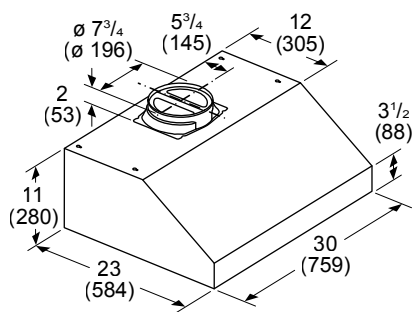

30" Under-Cabinet Wall Hood

800 Series – Stainless Steel DUH80553UC

Installation Details

Exhaust	Duct Size	Pressure (in. H2O)		Power (W)		CFM		Sones	
		High Speed	Working Speed	High Speed	Working Speed	High Speed	Working Speed	High Speed	Working Speed
Vertical – Round	8"	0.1	0.005	387	47.5	640	140	11.5	0.3

Installation Details

Measurements in inches (mm)

Accessories: To purchase Bosch accessories, cleaners & parts please visit www.bosch-home.com/us/store or call 1-800-944-2904 (Mon to Fri 5 am to 6 pm PST, Sat 6 am to 3 pm PST).

Notes: All height, width and depth dimensions are shown in inches. BSH reserves the absolute and unrestricted right to change product materials and specifications, at any time, without notice. Consult the product's installation instructions for final dimensional data and other details prior to making cutout.

Warranties: Please see Use & Care manual or Bosch website for statement of limited warranty.

For more information on our entire line of products, go to www.bosch-home.com/us or call 1-800-944-2904

© BSH Home Appliances Corporation. All rights reserved. Bosch is a registered trademark of Robert Bosch GmbH.