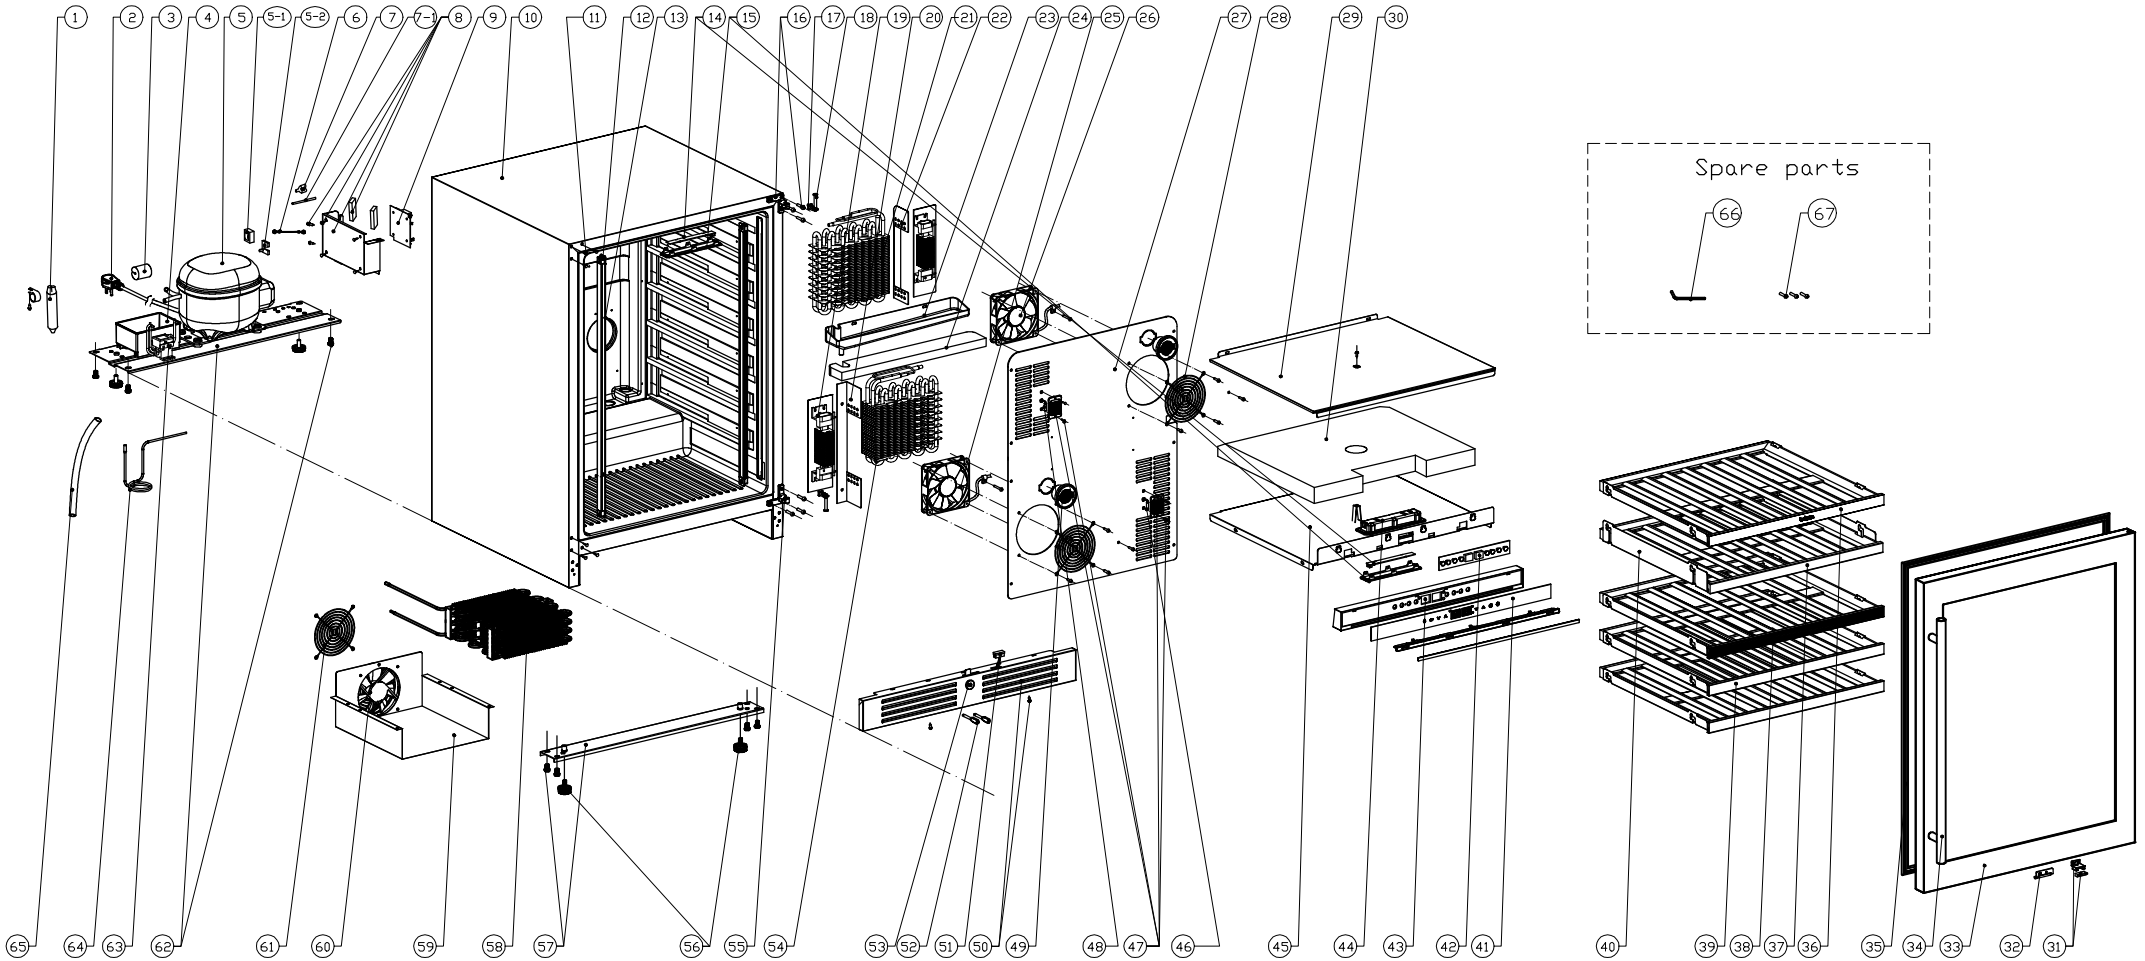

PRW24C02CG

Presrv™ Dual Zone Wine Cooler

For models with serial number starting with 2

ZEPHYR

PRW24C02CG Serial Number Starting with 2

Ref #	Part #	Description	Qty.
1	56300004	Dryer Filter	1
2	11030184	Power Cord	1
3	56220051	Anti Vibration Gasket	2
4	56130035	Drip Tray	1
5	12160006	Compressor	1
5-1	11050026	Compressor Starter	1
5-2	11050027	Compressor Relay	1
5-3	12050046	Compressor Capacitor	1
6	11030119	Compressor Ground Wire	1
7	50330010	Sealing Tube	1
8	56200140	PCB Box	1
8-1	56210128	PCB Box Cover	1
8-2	54140387	Clamp Bracket	1
8-3	01020073	Screw, ST4*8	2
9	11010202	Main Power Control Board	1
11	56210075	Decorative Hole Cover	6
12	12010026	Side Light Assembly	2
12-1	01020075	Screw, ST3*16	4
12-2	01020065	Screw Cover	4
14	12010018	LED Light Board	2
15	52150017	Light Cover	2
16	54180064	Upper Right Hinge	1
16-1	01020066	Hinge Screw, M5*16	3
17	50330045	Door Axis Pin	2
18	54210037	Door Axis Cover	2
19	54280008	Heater	2
20	52120003	Deflector	1
21	54240027	Evaporator	1

22	52120004	Deflector	1
23	56130028	Drip Tray	1
24	56180017	Foam	1
25	12130045	Fan	1
26	12130046	Fan	1
27	54170029	Air Duct Panel	1
28	54210017	Fan Cover	2
29	54170032	Air Duct Panel	1
30	56180022	Foam	1
31	54220021	Magnet	1
31-1	54140397	Magnet Bracket	1
32	54050093	Door Lock Hook	1
33	50230049	Door	1
34	50280003	Handle	1
34-1	01020054	Handle Screw	2
34-2	02170014	Handle Washer	2
35	56220055	Door Gasket	1
36	50150095	Wood Shelf, SS Trim w/Logo, 8 Bottle	1
37	50150096	Wood Shelf, SS Trim, 8 Bottle	1
38	50150097	Wood Shelf, SS Trim, 7 Bottle	1
39	50150098	Wood Shelf, SS Trim, 8 Bottle	2
40	50320068	Sliding Rail	10
41	52050029	Display Decal	1
42	11010168	Display Control Board	1
43	56200123	Display Panel Box	1
44	54140344	LED Light Holder	1
45	54170033	Air Duct Panel	1
46	11050009	Sensor	1
47	54210014	Sensor Cover	2
48	11050007	Sensor	1
49	Z0F-C004	Carbon Filter	2
50	50260030	Kick Plate	1