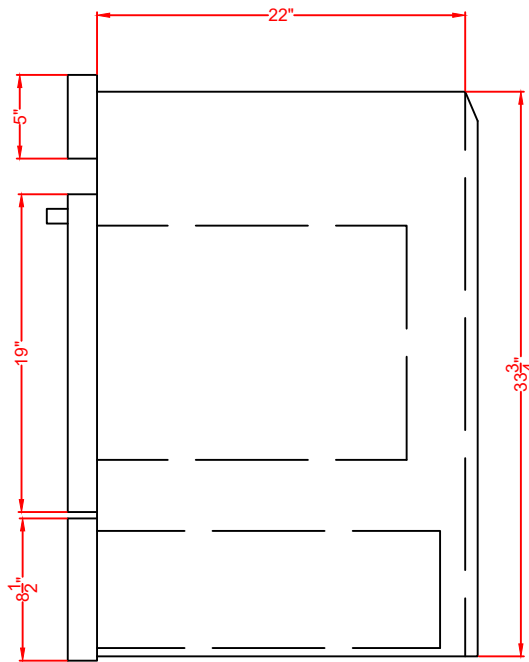

TOP VIEW

FRONT VIEW

PROFILE VIEW

TEM715DK  
WEM715KW  
Wall Oven  
09/12/23

**SUMMIT**  
FELIX STORCH, INC.  
[www.summitappliance.com](http://www.summitappliance.com)  
718-393-3900