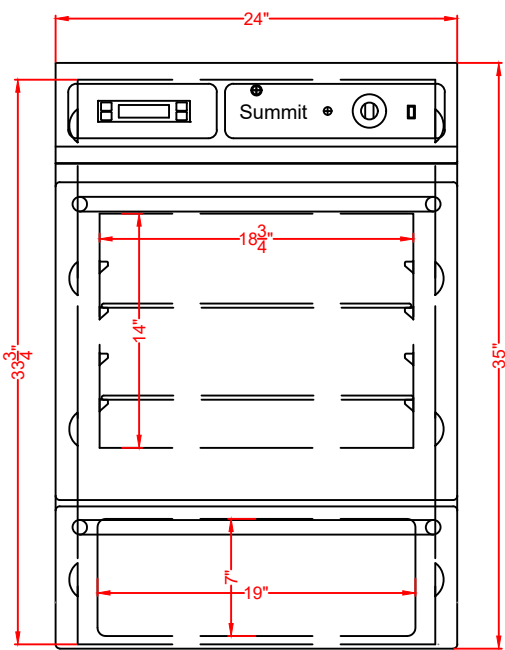

TOP VIEW

FRONT VIEW

PROFILE VIEW

TEM715DK  
WEM715KW  
Wall Oven  
09/12/23

**SUMMIT**  
FELIX STORCH, INC.  
[www.summitappliance.com](http://www.summitappliance.com)  
718-393-3900