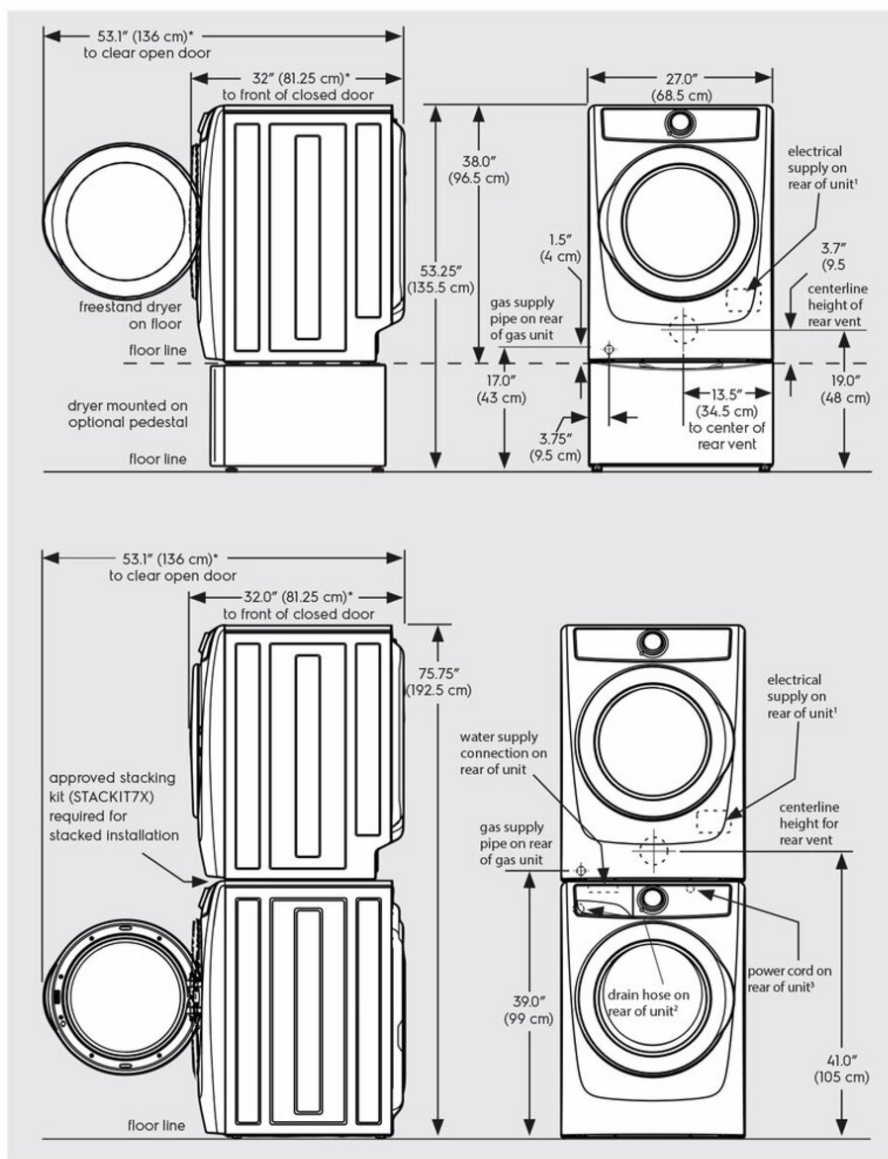

Dimensions and Volume

Height	38"
Width	27"
Depth	32"
Dryer Drum Capacity	8 Cu. Ft.

Energy Data

Combined Energy Factor (CEF)	3.93
kWh/cycle	2.19 kWh
kWh/year	620 kWh

General Specifications

Chime On / Chime Off	Yes
Leveling Legs	Yes
Prop 65 Label	No
Warranty - Labor	1 Year
Warranty - Parts	1 Year

Safety Certifications and Approvals

UL Listed

Yes

Installation Diagram

Dryer dimensions

* Connection of water inlet hose on steam dryer adds 3/4 in. (2 cm) to installation depth.

¹ Power supply cord length on gas dryer or electric Canadian dryer approximately 60 inches (152.5 cm).

² Drain hose length on washer approximately 59 inches (150 cm).

³ Power supply cord length on washer approximately 60 inches (152.5 cm).

Front Load Electric Dryer – 8.0 Cu. Ft.

5476

Available Products: ELFE7337AW