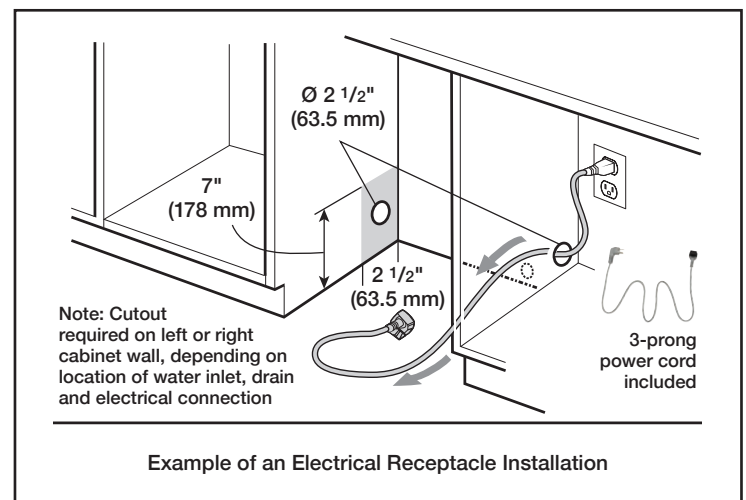

24" Pocket Handle Dishwasher

800 Series – Stainless Steel SHP78DM5N

Installation Details

Accessories: To purchase Bosch accessories, cleaners & parts please visit www.bosch-home.com/us/store or call 1-800-944-2904 (Mon to Fri 5 am to 6 pm PST, Sat 6 am to 3 pm PST).

Notes: All height, width and depth dimensions are shown in inches. BSH reserves the absolute and unrestricted right to change product materials and specifications, at any time, without notice. Consult the product's installation instructions for final dimensional data and other details prior to making cutout.

Warranties: Please see Use & Care manual or Bosch website for statement of limited warranty.

For more information on our entire line of products, go to www.bosch-home.com/us or call 1-800-944-2904

© BSH Home Appliances Corporation. All rights reserved. Bosch is a registered trademark of Robert Bosch GmbH.