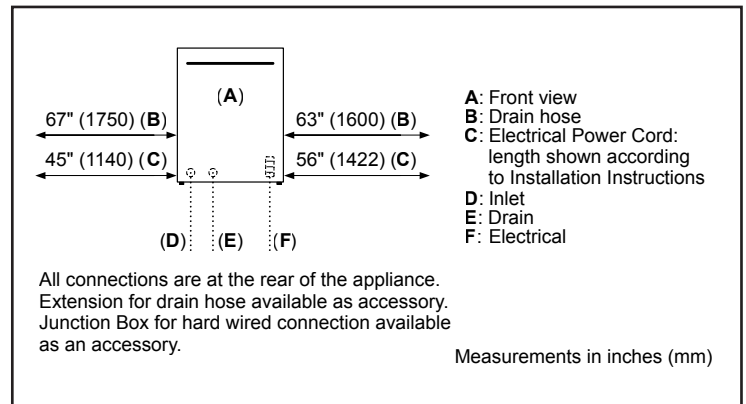

24" Pocket Handle Dishwasher

800 Series – Stainless Steel SHP78DM5N

Installation Details

Accessories: To purchase Bosch accessories, cleaners & parts please visit www.bosch-home.com/us/store or call 1-800-944-2904 (Mon to Fri 5 am to 6 pm PST, Sat 6 am to 3 pm PST).

Notes: All height, width and depth dimensions are shown in inches. BSH reserves the absolute and unrestricted right to change product materials and specifications, at any time, without notice. Consult the product's installation instructions for final dimensional data and other details prior to making cutout.

Warranties: Please see Use & Care manual or Bosch website for statement of limited warranty.

For more information on our entire line of products, go to www.bosch-home.com/us or call 1-800-944-2904

© BSH Home Appliances Corporation. All rights reserved. Bosch is a registered trademark of Robert Bosch GmbH.