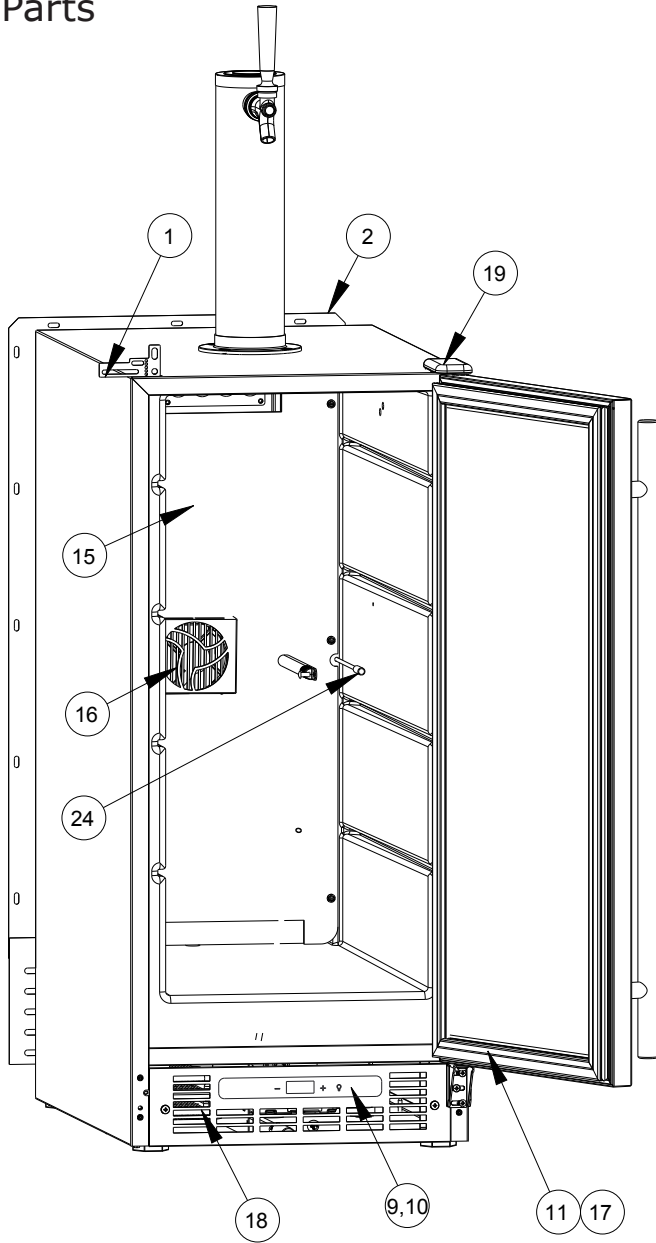

USER GUIDE

Parts

VCDE215-SSA1A		
1	ANTI TIP BRACKET	80-54221-00
2	BACK PANEL	80-55350-05
3	CASTER, 3" NON-LOCKING *	80-55674-00
4	CASTER, 3" LOCKING *	80-55674-01
5	COFFEE DISPENSER CLEANER *	ULACOFFEECLEAN
6	COMPRESSOR ASSEMBLY	80-55548-00
7	CONDENSER ASSEMBLY	80-55453-01
8	CONDENSER FAN	80-54014-00
9	CONTROL ASSEMBLY	80-55552-00
10	DISPLAY, UI, MAIN BOARD	80-55507-01
11	DOOR ASSEMBLY	80-55560-02
12	DRAIN PAN	80-54524-00
13	DRAIN TROUGH *	80-55484-00
14	DRIER	80-54055-00
15	EVAPORATOR ASSEMBLY	80-55458-00
16	EVAP FAN & COVER	80-54151-03
17	GASKET, DOOR	80-54213-00
18	GRILLE ASSEMBLY	80-55555-03
19	HINGE ASSEMBLY	80-55556-00
20	MAIN BOARD	80-55507-00
21	PACKAGING *	80-55563-00
22	POWER CORD, EXTERNAL *	80-55278-00
23	POWER CORD, INTERNAL *	80-55553-00
24	THERMISTOR	80-54006-00
25	WIRE HARNESS *	80-55402-00

* NOT PICTURED