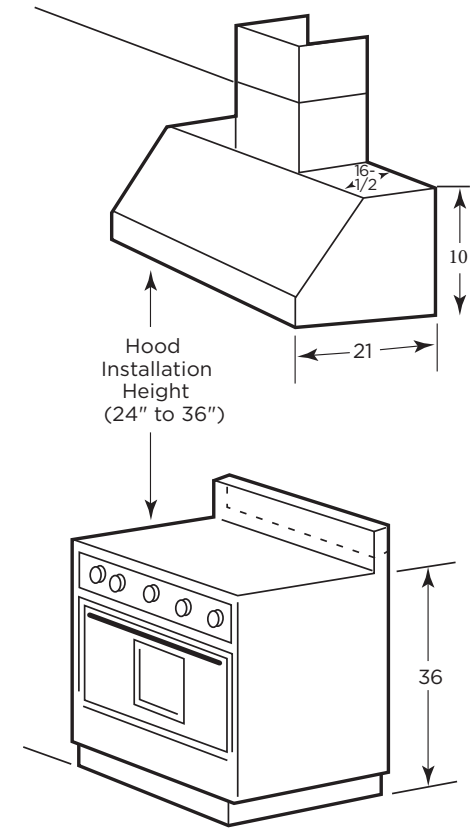

UVW8364SP

36" Designer Wall Mount Hood with Dimmable LED Lighting

DIMENSIONS AND INSTALLATION INFORMATION (IN INCHES)

INSTALLATION INFORMATION:

Before installing, consult Use & Care/installation instructions packed with product for current dimensional data.

OPTIONAL ACCESSORIES

CX10DC9SPSS - up to 10 (ft.) High Ceiling Duct Cover Kit

CX12DC9SPSS - up to 12 (ft.) High Ceiling Duct Cover Kit

| AMP RATING | |
|------------|-----|
| 120V | TBD |

For answers to your Monogram, Café™, GE Profile™ or GE Appliances product questions, visit our website at geappliances.com or call GE Answer Center® Service, 800.626.2000.