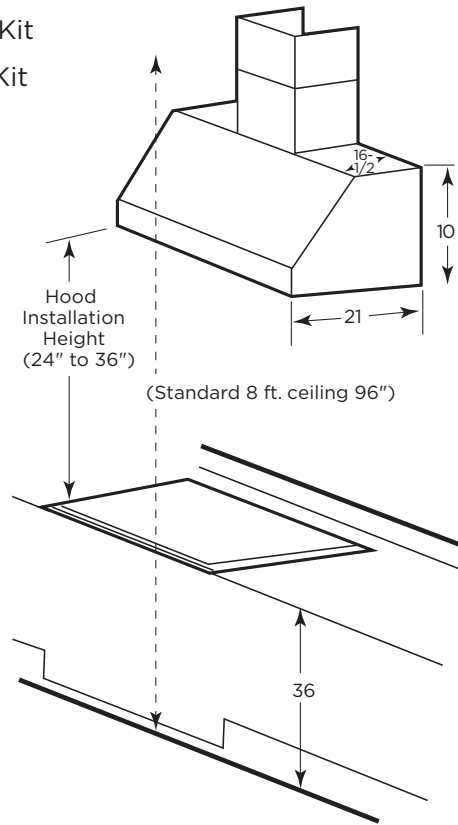

UVW8364SP

36" Designer Wall Mount Hood with Dimmable LED Lighting

DIMENSIONS AND INSTALLATION INFORMATION (IN INCHES)

INSTALLATION INFORMATION:

Before installing, consult Use & Care/installation instructions packed with product for current dimensional data.

OPTIONAL ACCESSORIES

CX10DC9SPSS - up to 10 (ft.) High Ceiling Duct Cover Kit

CX12DC9SPSS - up to 12 (ft.) High Ceiling Duct Cover Kit

| AMP RATING | |
|------------|-----|
| 120V | TBD |

For answers to your Monogram, Café™, GE Profile™ or GE Appliances product questions, visit our website at geappliances.com or call GE Answer Center® Service, 800.626.2000.