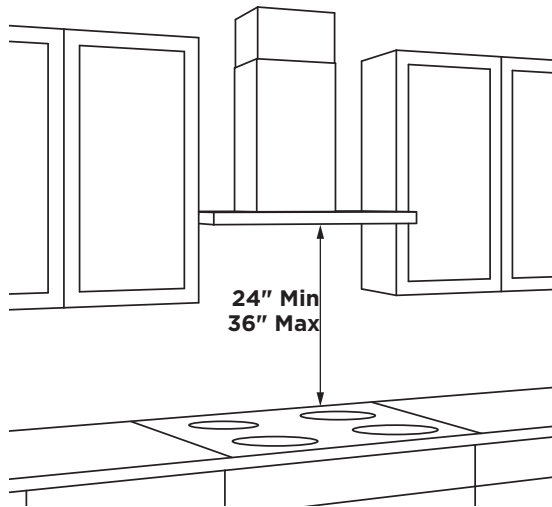

UVW8364SP

36" Designer Wall Mount Hood with Dimmable LED Lighting

DIMENSIONS AND INSTALLATION INFORMATION (IN INCHES)

INSTALLATION INFORMATION:

Before installing, consult Use & Care/installation instructions packed with product for current dimensional data.

OPTIONAL ACCESSORIES

CX10DC9SPSS - up to 10 (ft.) High Ceiling Duct Cover Kit

CX12DC9SPSS - up to 12 (ft.) High Ceiling Duct Cover Kit

| AMP RATING | |
|------------|-----|
| 120V | TBD |

For answers to your Monogram, Café™, GE Profile™ or GE Appliances product questions, visit our website at geappliances.com or call GE Answer Center® Service, 800.626.2000.