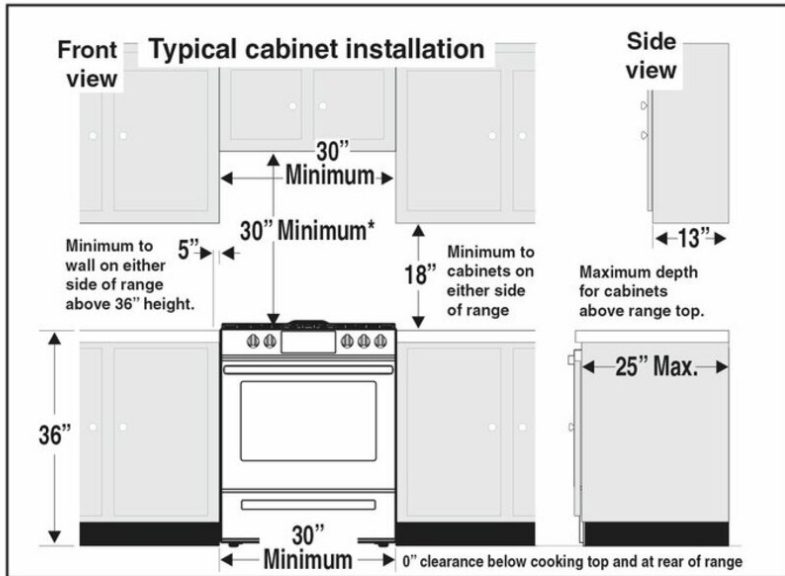

Installation Diagram