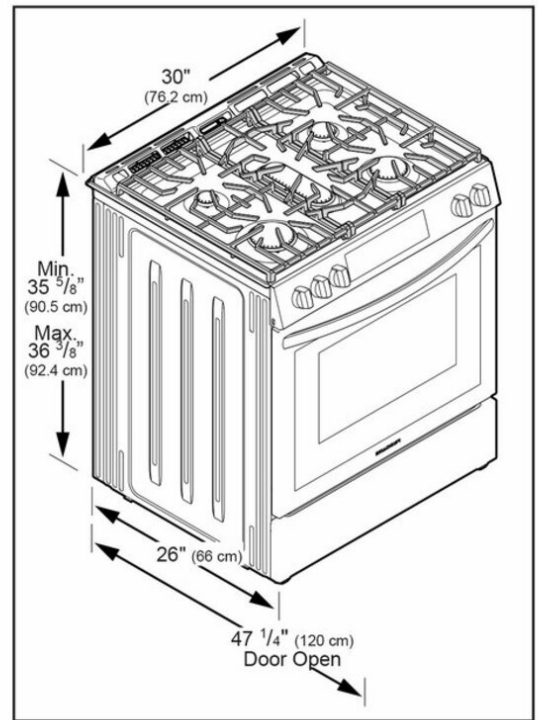

Installation Diagram