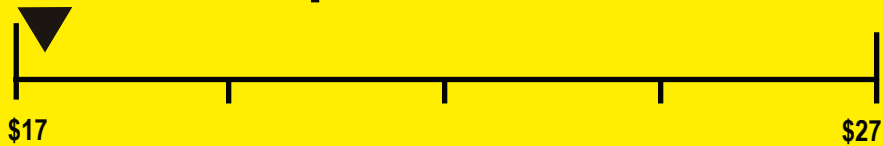

## Estimated Yearly Energy Cost (when used with an electric water heater)

**\$13**

Cost Range of Similar Models

**104**<sub>kWh</sub>

Estimated Yearly Electricity Use

**\$13**

Estimated Yearly Energy Cost  
(when used with a natural gas water heater)