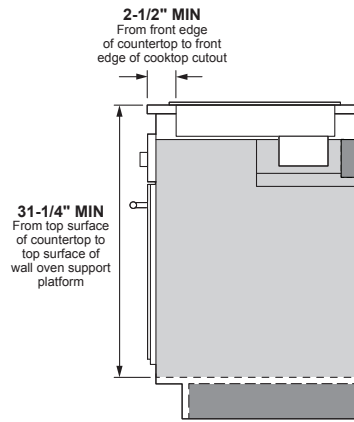

NOTE: 30" induction cooktops are approved for use over select GE 27" and GE 30" Single Wall Ovens and Warming Drawers. Refer to cooktop and wall oven/warming drawer installation instructions packed with product for current dimensional data. If installed with a GE Telescopic Downdraft System, consult both the cooktop and downdraft installation instructions packed with product before installing. Cooktop gas/electric supply may need to be re-routed to install downdraft. The countertop cutout requires 23-1/2" minimum flat countertop surface and 25" minimum total countertop depth. In addition, other clearances to front edge of the countertop must be considered. Before installing, consult installation instructions packed with product for current dimensional data.

CUTOUT FILLER TRIM KIT: A filler trim kit is available for use if your countertop cutout is larger than the dimension shown, up to 29-13/16" x 20-7/16". Order JXTR32B for black or JXTR32W for white, to reduce the cutout opening for installation of this cooktop. These kits may be ordered from your GE Appliances Dealer.

APPROXIMATE COOKING DIMENSIONS

To insure accuracy, it is best to make a template when cutting the opening in the counter

INSTALLATION ABOVE A WALL OVEN

KW RATING	
240V	7.4
208V	6.4
AMPERAGE	
240V	40 Amps*
208V	40 Amps*