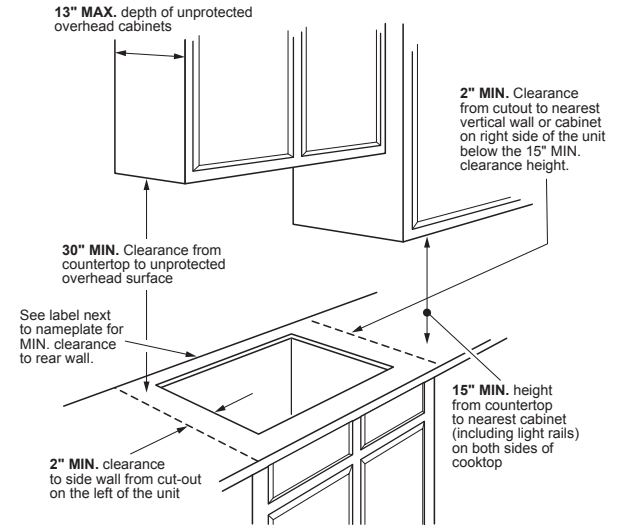

PHP9030ST

GE Profile™ 30" Built-In Touch-Control Induction Cooktop

DIMENSIONS AND INSTALLATION INFORMATION (IN INCHES)

IMPORTANT: Requires a 3" free area between the bottom of the cooktop to any combustible material, i.e., shelving. Free area not required when installing wall oven underneath cooktop. Refer to installation instructions. Requires a 15" minimum from cooktop to adjacent overhead cabinets. Units are furnished with a 48" flexible armored cable.

NOTE: 30" induction cooktops are approved for use over select GE 27" and GE 30" Single Wall Ovens and Warming Drawers. Refer to cooktop and wall oven/warming drawer installation instructions packed with product for current dimensional data. If installed with a GE Telescopic Downdraft System, consult both the cooktop and downdraft installation instructions packed with product before installing. Cooktop gas/electric supply may need to be re-routed to install downdraft. The countertop cutout requires 23-1/2" minimum flat countertop surface and 25" minimum total countertop depth. In addition, other clearances to front edge of the countertop must be considered. Before installing, consult installation instructions packed with product for current dimensional data.

CUTOUT FILLER TRIM KIT: A filler trim kit is available for use if your countertop cutout is larger than the dimension shown, up to 29-13/16" x 20-7/16". Order JXTR32B for black or JXTR32W for white, to reduce the cutout opening for installation of this cooktop. These kits may be ordered from your GE Appliances Dealer.

APPROXIMATE COOKING DIMENSIONS

To insure accuracy, it is best to make a template when cutting the opening in the counter

INSTALLATION ABOVE A WALL OVEN

KW RATING	
240V	7.4
208V	6.4
AMPERAGE	
240V	40 Amps*
208V	40 Amps*