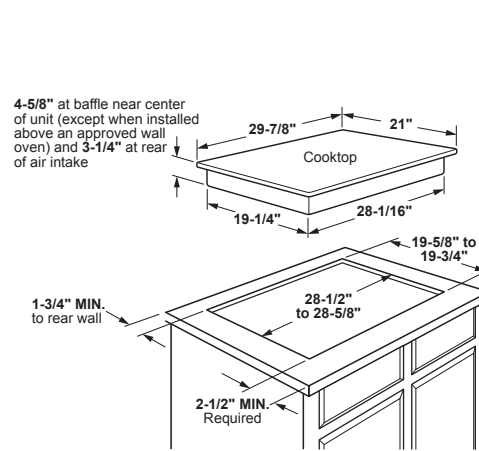

NOTE: 30" induction cooktops are approved for use over select GE 27" and GE 30" Single Wall Ovens and Warming Drawers. Refer to cooktop and wall oven/warming drawer installation instructions packed with product for current dimensional data. If installed with a GE Telescopic Downdraft System, consult both the cooktop and downdraft installation instructions packed with product before installing. Cooktop gas/electric supply may need to be re-routed to install downdraft. The countertop cutout requires 23-1/2" minimum flat countertop surface and 25" minimum total countertop depth. In addition, other clearances to front edge of the countertop must be considered. Before installing, consult installation instructions packed with product for current dimensional data.

CUTOUT FILLER TRIM KIT: A filler trim kit is available for use if your countertop cutout is larger than the dimension shown, up to 29-13/16" x 20-7/16". Order JXTR32B for black or JXTR32W for white, to reduce the cutout opening for installation of this cooktop. These kits may be ordered from your GE Appliances Dealer.

APPROXIMATE COOKING DIMENSIONS

To insure accuracy, it is best to make a template when cutting the opening in the counter