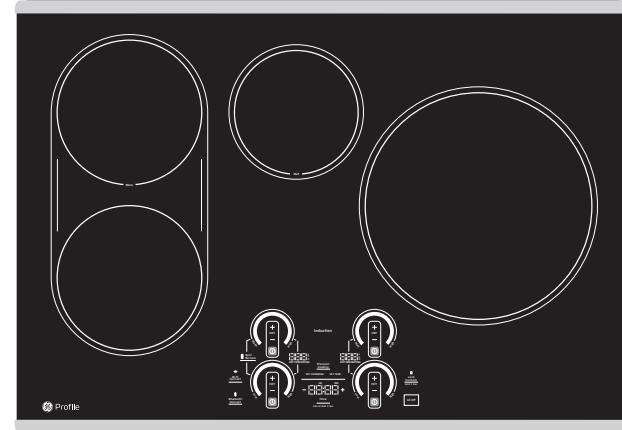

PHP9030ST

GE Profile™ 30" Built-In Touch-Control Induction Cooktop

FEATURES AND BENEFITS

Maximum Responsiveness - 19 Control Levels

Power Boil

Precision Temperature Control

Easy Clean Surface

Safe Surface

Most Efficient Heating

Synchronized Elements

Chef Connect

Smart Cookware Rebate for 11" Smart Pan

Timer

Built-in WiFi

Control Lock

Fit Guarantee

Model PHP9030STSS - Stainless Steel

SMART COOKWARE REBATE

Smart pans pair with this smart cooktop to ensure you get the perfect cooking results. Earn a rebate for a free 11" Hestan Cue Smart Pan.

OPTIONAL FILLER TRIM KIT