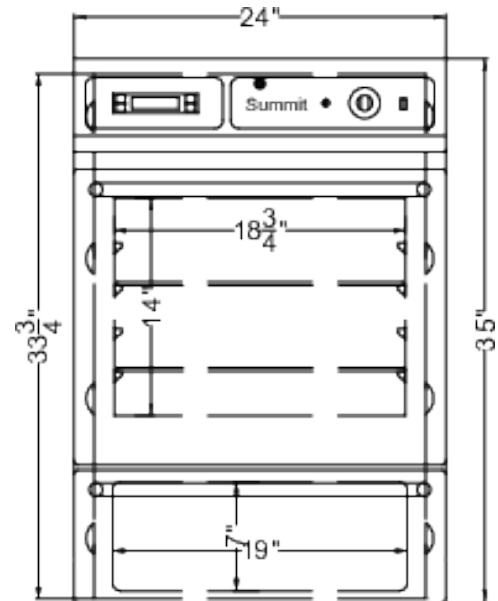

WEM715KW Specifications:

Overview	
Height of Cabinet	35.0" (89 cm)
Width	24.0" (61 cm)
Depth	24.5" (62 cm)
Depth with Handle	25.75" (65 cm)
Depth with door at 90°	42.13" (107 cm)
Capacity	2.92 cu.ft. (83 L)
Door	White
US Electrical Safety	CSA
Amps	14.6
Voltage/Frequency	115 V AC/60 Hz
Weight	135.0 lbs. (61 kg)
Shipping Weight	140.0 lbs. (64 kg)
Parts & Labor Warranty	1 Year
UPC	761101103693
Electric Walloven	
Controls	Dial
Oven Light	Yes
Cooking Timer	Yes
Digital Clock	Yes
Cleaning Type	Manual
Oven Rack Qty	2
Oven Window	Yes
Interior Height	14.0" (36 cm)
Interior Width	18.75" (48 cm)
Interior Depth	18.5" (47 cm)
Cutout Height	34.18" (87 cm)
Cutout Width	22.38" (57 cm)
Cutout Depth	23.0" (58 cm)
Power Source	115V (cord included)

FRONT VIEW