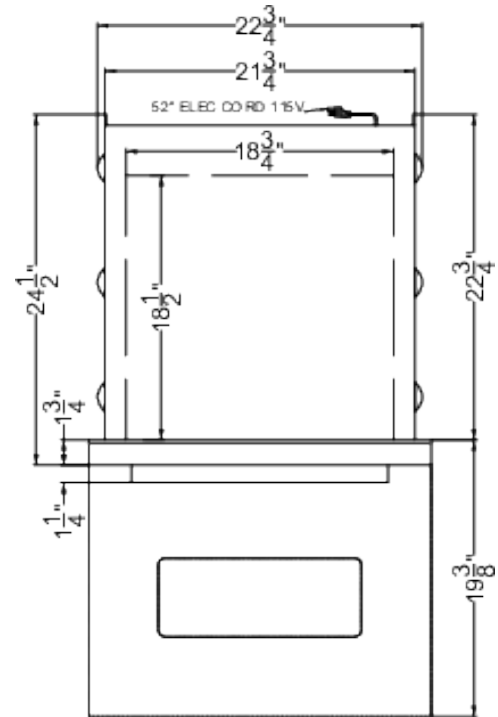

Made in the USA

34 1/8" H x 22 3/8" W x 23" D cutout dimensions fit many pre-existing kitchen spaces

Product Features:

24" Wide 115V Wall Oven	Electric wall oven sized for 34 1/8" H x 22 3/8" W cutouts with a power cord and plug included
Made in the USA	Designed and constructed domestically
110-120V Operation	Designed for installation in kitchens with a 115V/60Hz/20 amp connection
Power cord included	Ships with a pre-installed cord and standard NEMA 5-15 3-prong plug for easy installation (20 amp circuit required)
Classic fit	Sized to fit 34 1/8" H x 22 3/8" W cabinet cutouts, a popular replacement size rarely offered by other manufacturers
Large capacity	2.92 cu.ft. interior allows you to prepare large meals
White exterior finish	Classic design to suit any kitchen
Storage compartment	Bottom drop-down compartment is ideal for storing cookware, helping to free up space in your small kitchen
Oven window and interior lighting	Door includes a window and exterior on/off rocker light switch, making it easier to monitor your cooking without opening the door

WEM715KW Specifications:

Overview	
Height of Cabinet	35.0" (89 cm)
Width	24.0" (61 cm)
Depth	24.5" (62 cm)
Depth with Handle	25.75" (65 cm)
Depth with door at 90°	42.13" (107 cm)
Capacity	2.92 cu.ft. (83 L)
Door	White
US Electrical Safety	CSA
Amps	14.6
Voltage/Frequency	115 V AC/60 Hz
Weight	135.0 lbs. (61 kg)
Shipping Weight	140.0 lbs. (64 kg)
Parts & Labor Warranty	1 Year
UPC	761101103693
Electric Walloven	
Controls	Dial
Oven Light	Yes
Cooking Timer	Yes
Digital Clock	Yes
Cleaning Type	Manual
Oven Rack Qty	2
Oven Window	Yes
Interior Height	14.0" (36 cm)
Interior Width	18.75" (48 cm)
Interior Depth	18.5" (47 cm)
Cutout Height	34.18" (87 cm)
Cutout Width	22.38" (57 cm)
Cutout Depth	23.0" (58 cm)
Power Source	115V (cord included)